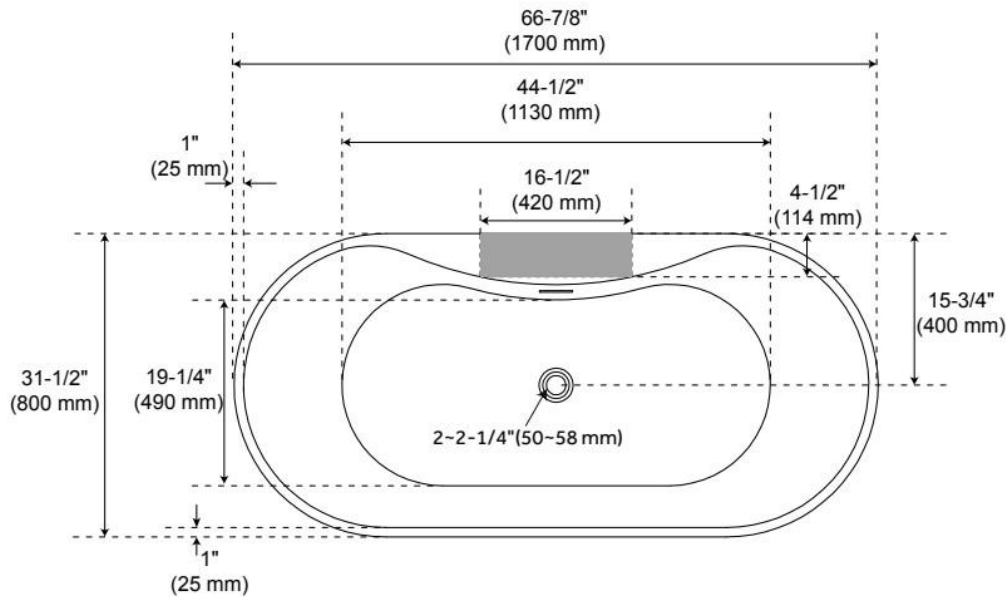

67" HIBISCUS OVAL ACRYLIC FREESTANDING TUB

SKU: 447006

Code: SHHBFSO6731A

Dimensions of fixtures are nominal and may vary within the range of tolerance established by CSA B45.5-17/IAPMO Z124-2017.

REVISED 10/2/2024