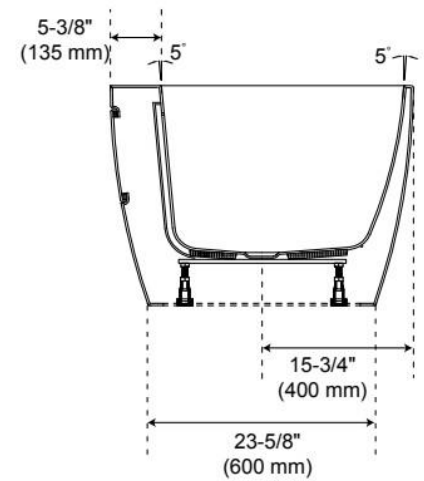

67" HIBISCUS OVAL ACRYLIC FREESTANDING TUB

SKU: 447006

Code: SHHBFSO6731A

Dimensions of fixtures are nominal and may vary within the range of tolerance established by CSA B45.5-17/IAPMO Z124-2017.

REVISED 10/2/2024