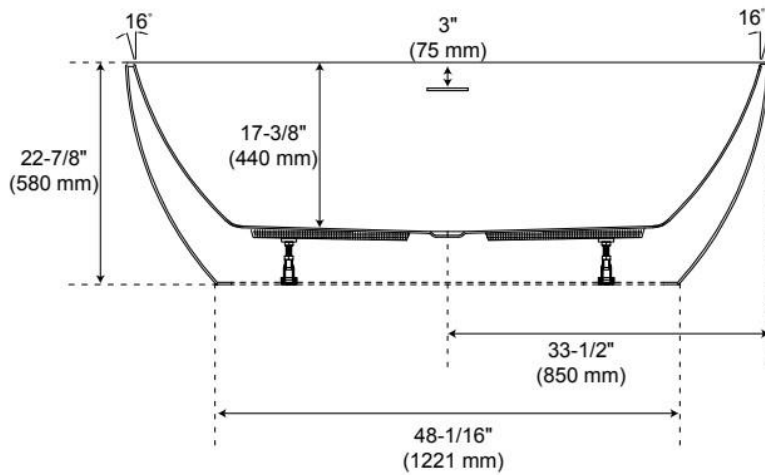

67" HIBISCUS OVAL ACRYLIC FREESTANDING TUB

SKU: 447006

Code: SHHBFSO6731A

Dimensions of fixtures are nominal and may vary within the range of tolerance established by CSA B45.5-17/IAPMO Z124-2017.

REVISED 10/2/2024