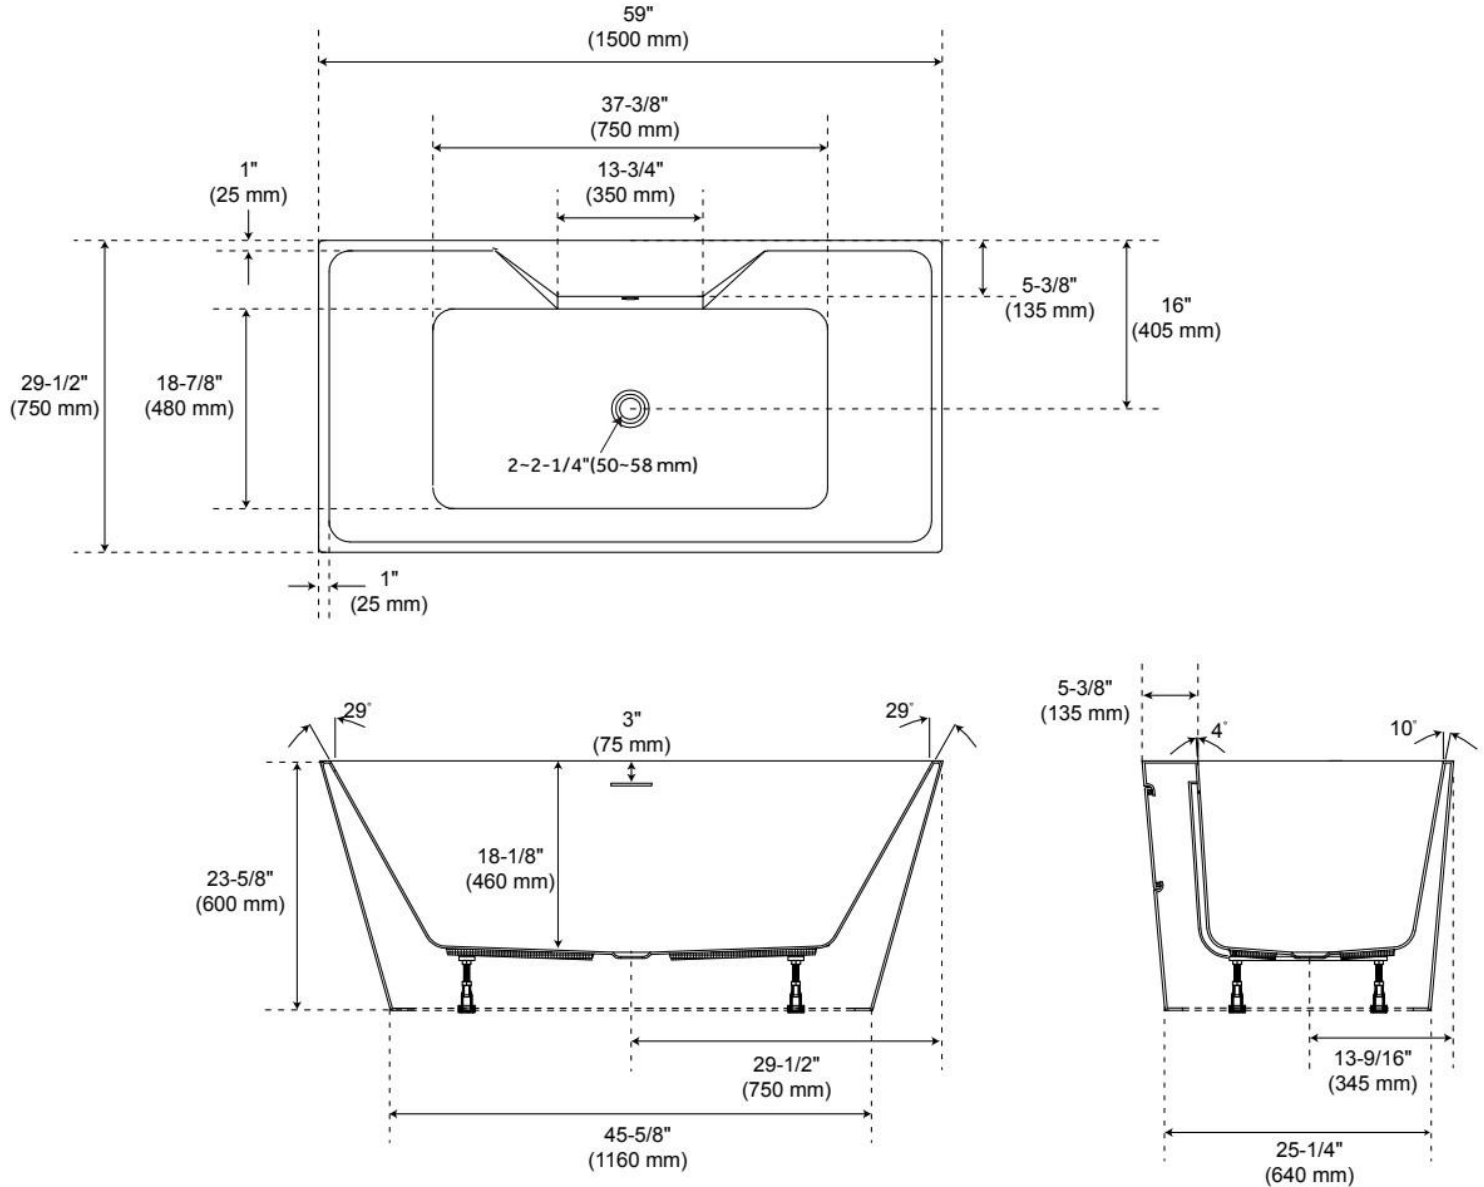

59" HIBISCUS RECTANGULAR ACRYLIC FREESTANDING TUB

SKU: 447007

Code: SHHBFSR5930A

FEATURES

Tub Material: Acrylic
Product Finish: White
Shape: Rectangle
Tub Drain Placement: Center
Drain Included: Yes
Water Depth to Overflow: 15"
Water Capacity (Gallons): 62
Built-In Adjusters: Yes
Tub Weight Uncrated (lbs): 114
Optional Accessory: 428473

CSA B45.5/IAPMO Z124, Massachusetts Accepted, LISTED ID: SHHBFSR5930Ax*

ADDITIONAL FEATURES

- All dimensions ($\pm 1/2"$).
- White Pop-Up drain included.
- Textured slip-resistant bottom.
- Leveling legs for simplified installation.
- Removable access panel for tub mount faucet installation.
- Tub can be drilled on-site for deck mount faucet holes

REVISED 10/1/2024

59" HIBISCUS RECTANGULAR ACRYLIC FREESTANDING TUB

SKU: 447007

Code: SHHBFSR5930A

Dimensions of fixtures are nominal and may vary within the range of tolerance established by CSA B45.5-17/IAPMO Z124-2017.