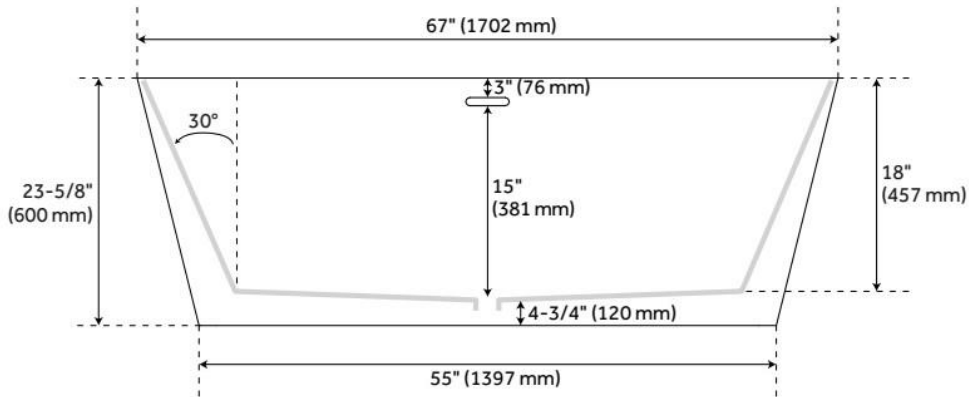

67" HIBISCUS RECTANGULAR ACRYLIC FREESTANDING TUB

SKU: 447008

Code: SHHBFSR6731A

REVISED 8/13/2024