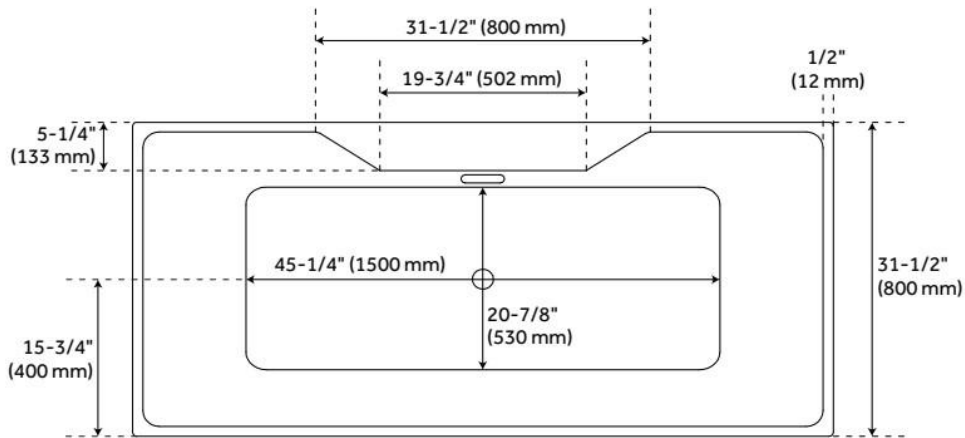

67" HIBISCUS RECTANGULAR ACRYLIC FREESTANDING TUB

SKU: 447008

Code: SHHBFSR6731A

REVISED 8/13/2024