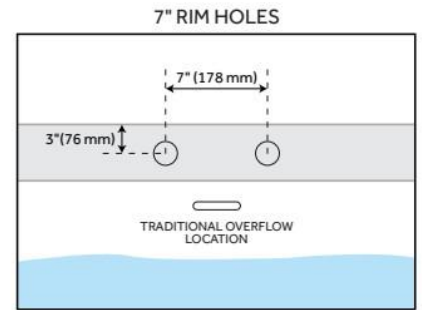

67" HIBISCUS RECTANGULAR ACRYLIC FREESTANDING TUB

SKU: 447008

Code: SHHBFSR6731A

REVISED 8/13/2024