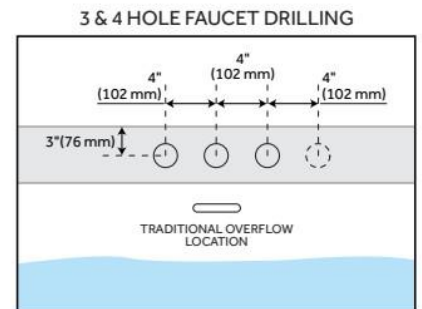

67" HIBISCUS RECTANGULAR ACRYLIC FREESTANDING TUB

SKU: 447008

Code: SHHBFSR6731A

REVISED 8/13/2024