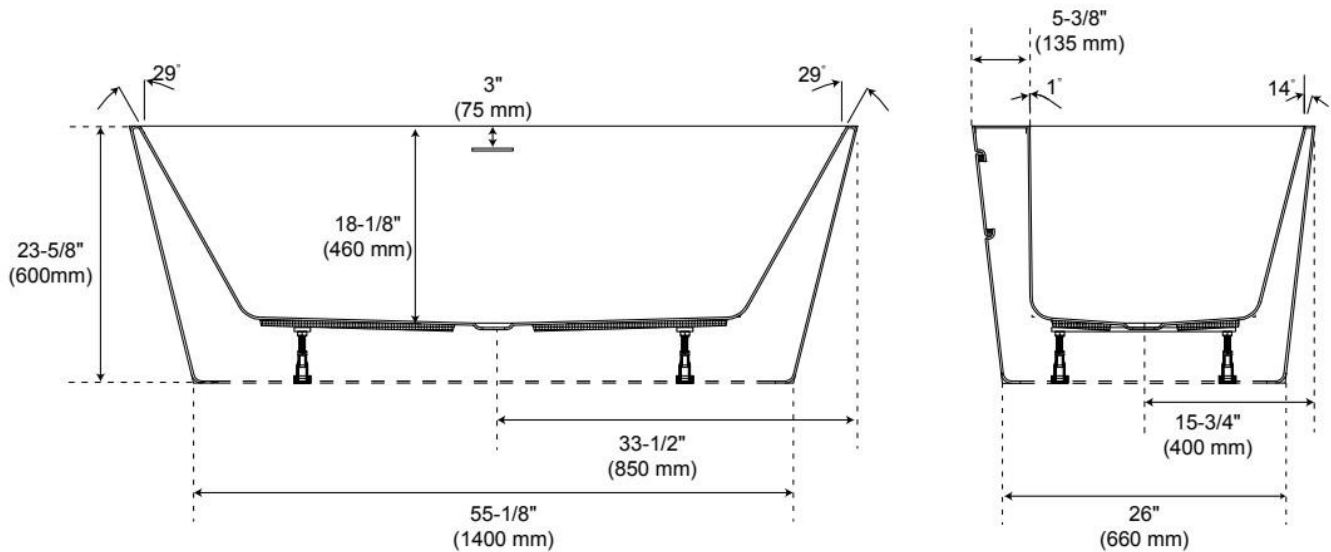

67" HIBISCUS RECTANGULAR ACRYLIC FREESTANDING TUB

SKU: 447008

Code: SHHBFSR6731A

Dimensions of fixtures are nominal and may vary within the range of tolerance established by CSA B45.5-17/IAPMO Z124-2017.

REVISED 10/1/2024