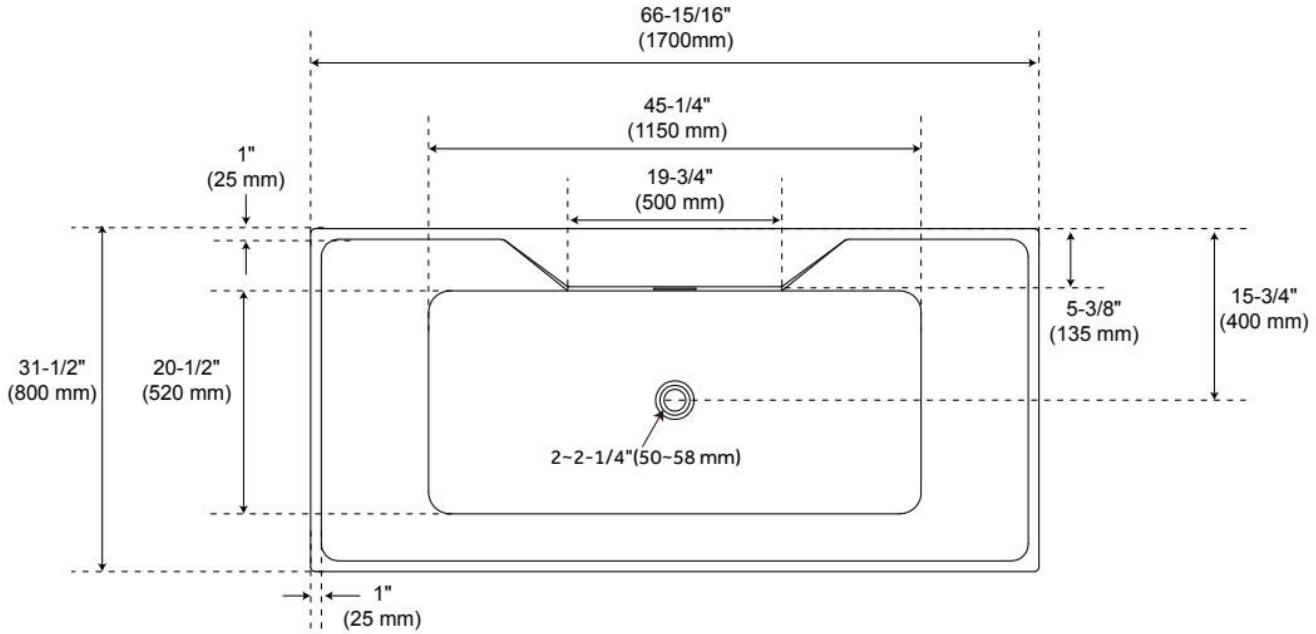

67" HIBISCUS RECTANGULAR ACRYLIC FREESTANDING TUB

SKU: 447008

Code: SHHBFSR6731A

Dimensions of fixtures are nominal and may vary within the range of tolerance established by CSA B45.5-17/IAPMO Z124-2017.

REVISED 10/1/2024