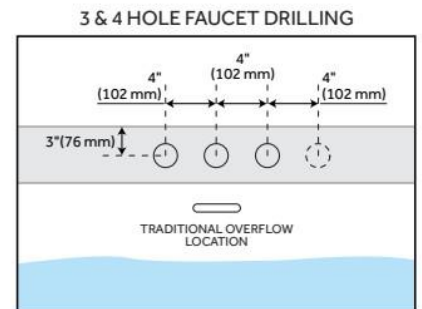

67" HIBISCUS RECTANGULAR ACRYLIC FREESTANDING TUB

SKU: 447008

Code: SHHBFSR6731A

REVISED 6/27/2024