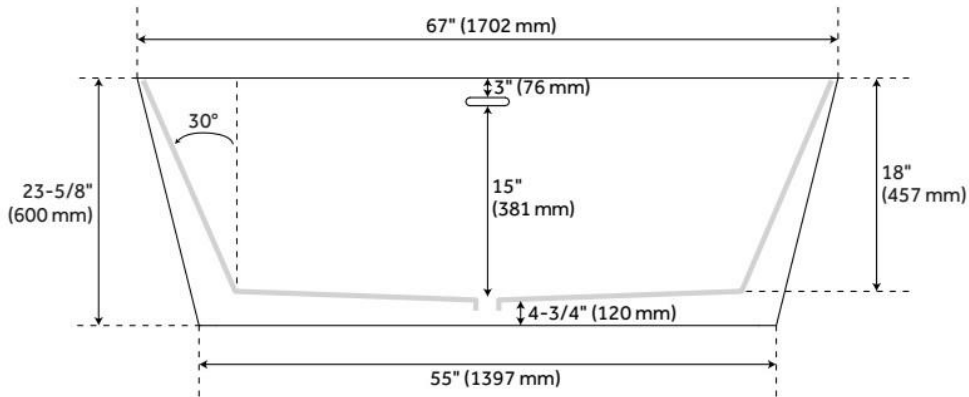

67" HIBISCUS RECTANGULAR ACRYLIC FREESTANDING TUB

SKU: 447008

Code: SHHBFSR6731A

REVISED 6/27/2024