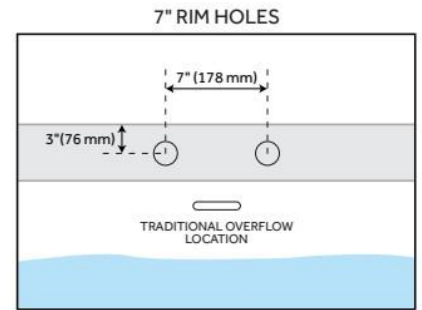

67" HIBISCUS RECTANGULAR ACRYLIC FREESTANDING TUB

SKU: 447008

Code: SHHBFSR6731A

REVISED 6/27/2024