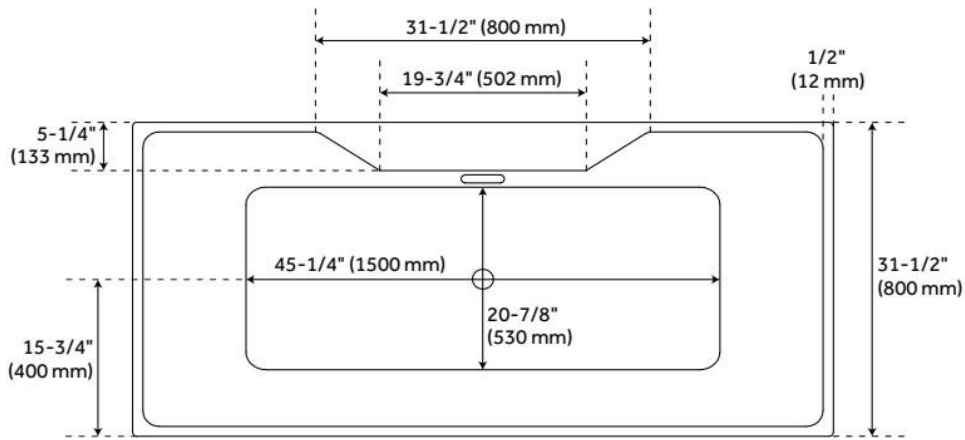

67" HIBISCUS RECTANGULAR ACRYLIC FREESTANDING TUB

SKU: 447008

Code: SHHBFSR6731A

REVISED 6/27/2024