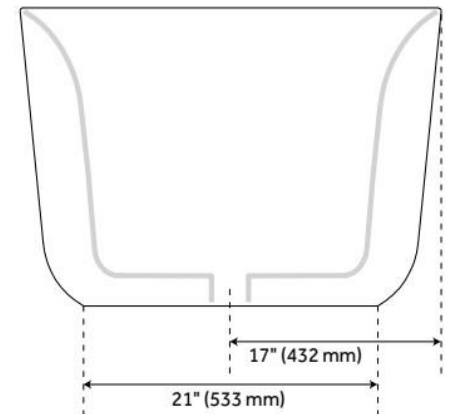

67" NASSAU ACRYLIC FREESTANDING TUB

SKU: 447009

Code: SHNSFS6734A

REVISED 8/13/2024