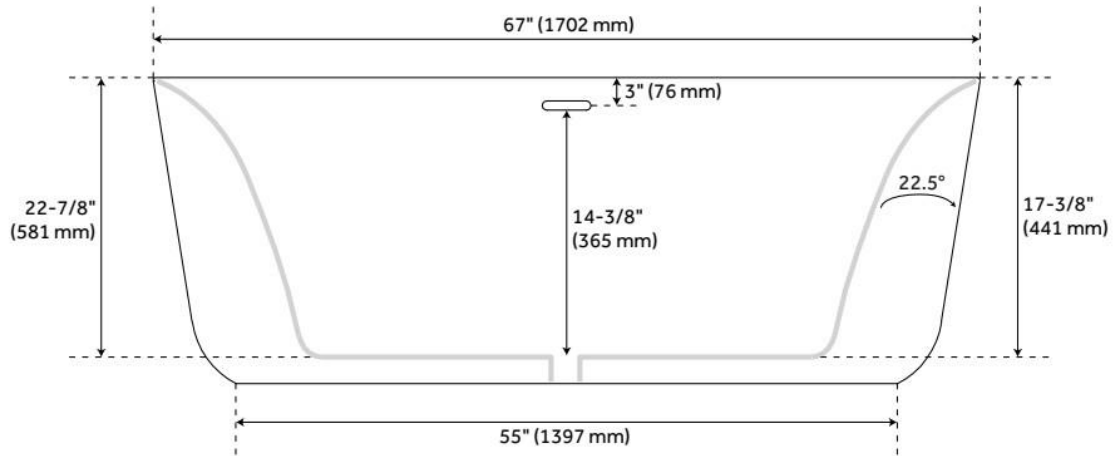

67" NASSAU ACRYLIC FREESTANDING TUB

SKU: 447009

Code: SHNSFS6734A

REVISED 8/13/2024