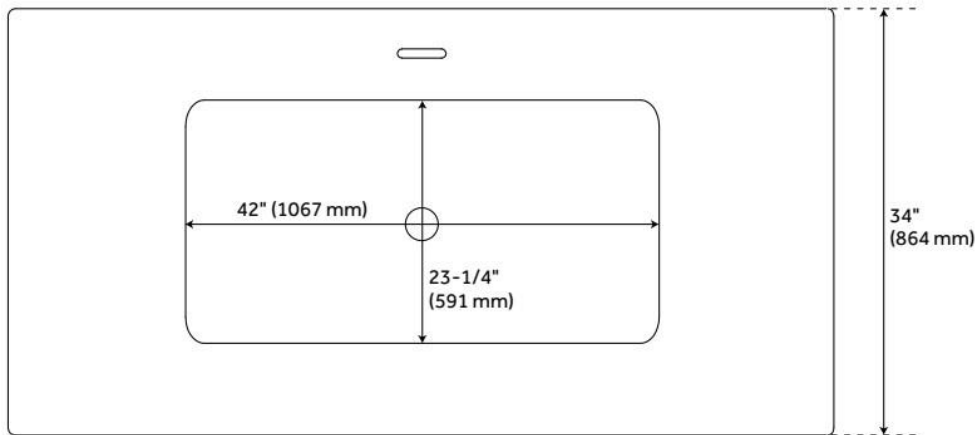

67" NASSAU ACRYLIC FREESTANDING TUB

SKU: 447009

Code: SHNSFS6734A

REVISED 8/13/2024