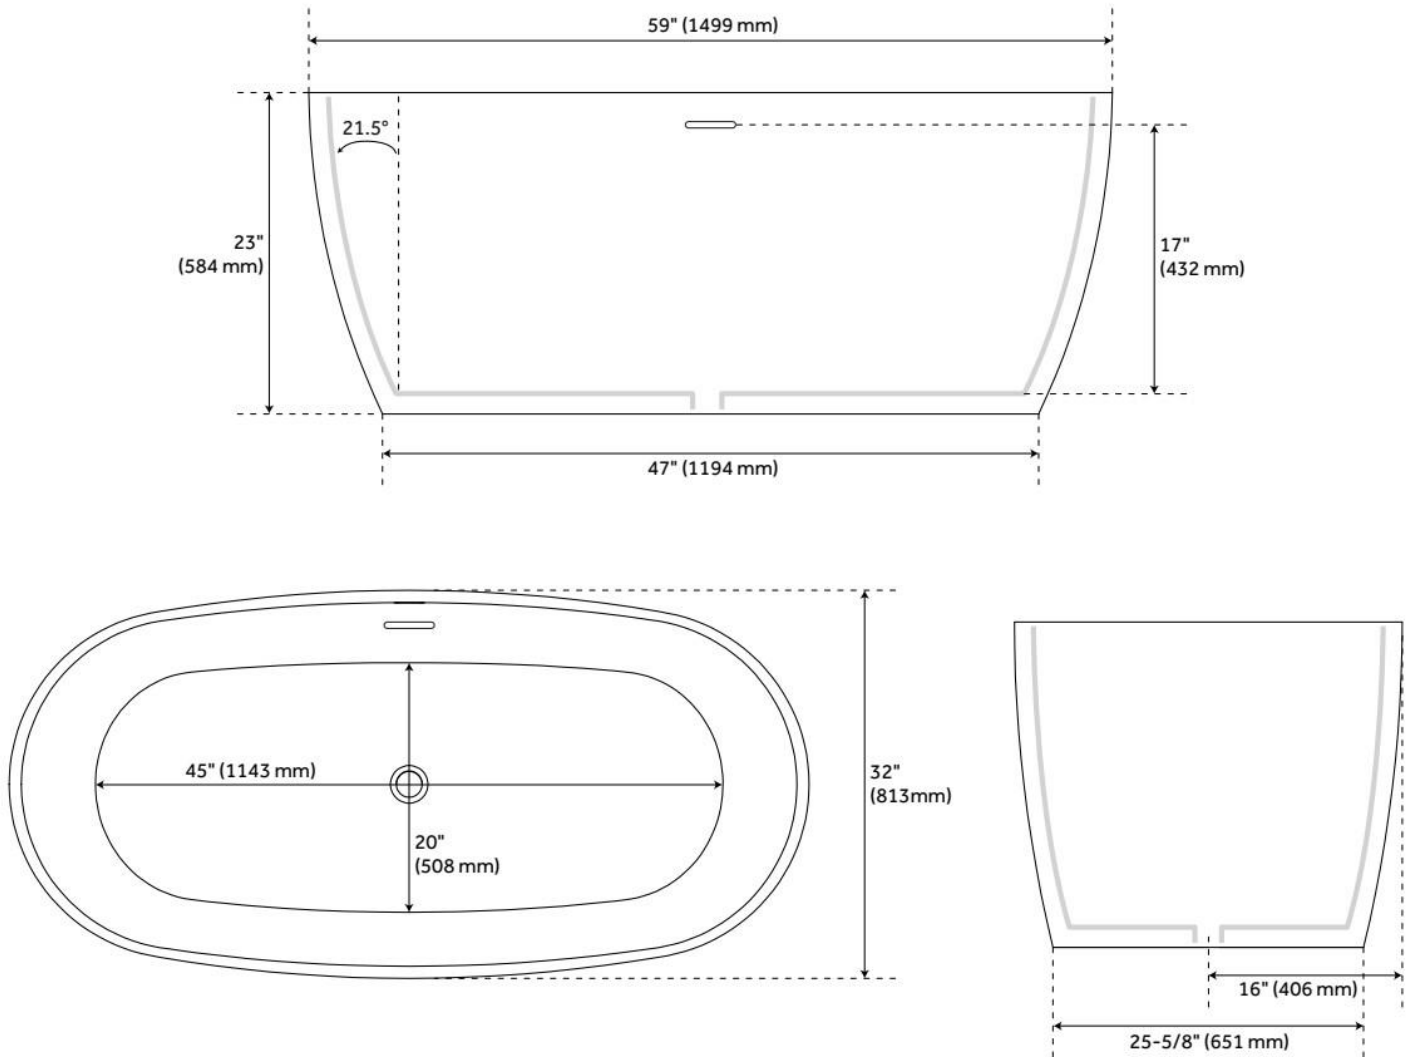

59" OCALA SOLID SURFACE FREESTANDING TUB

SKU: 447010
Code: SHOCFS5932

REVISED 6/25/2024