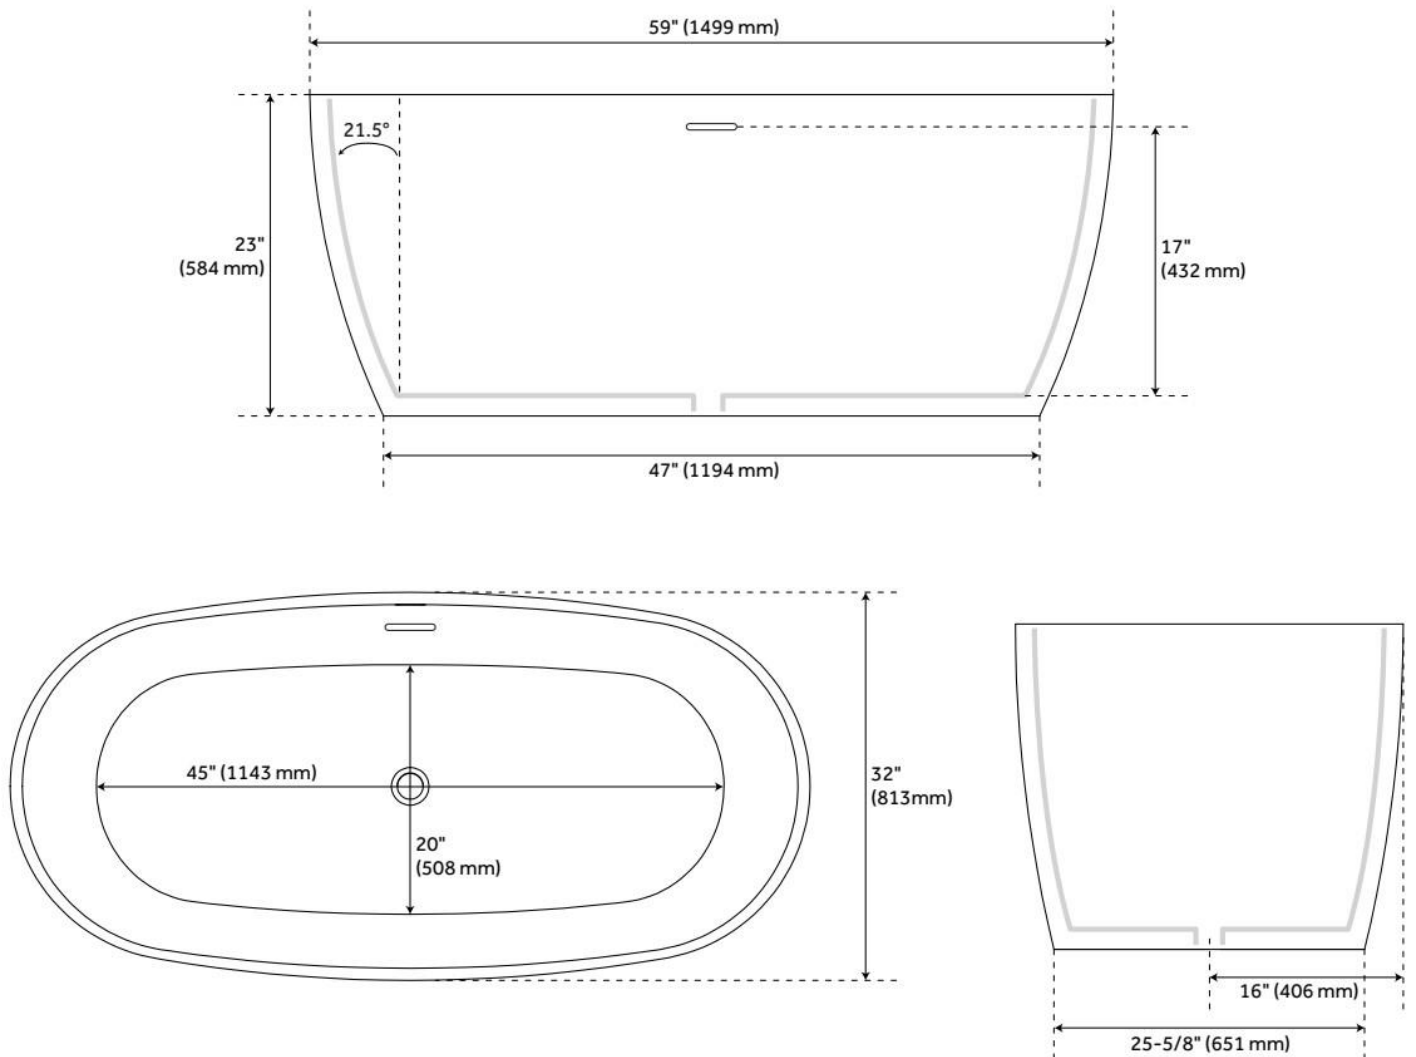

59" OCALA SOLID SURFACE FREESTANDING TUB

SKU: 447010
Code: SHOCFS5932

REVISED 8/14/2024