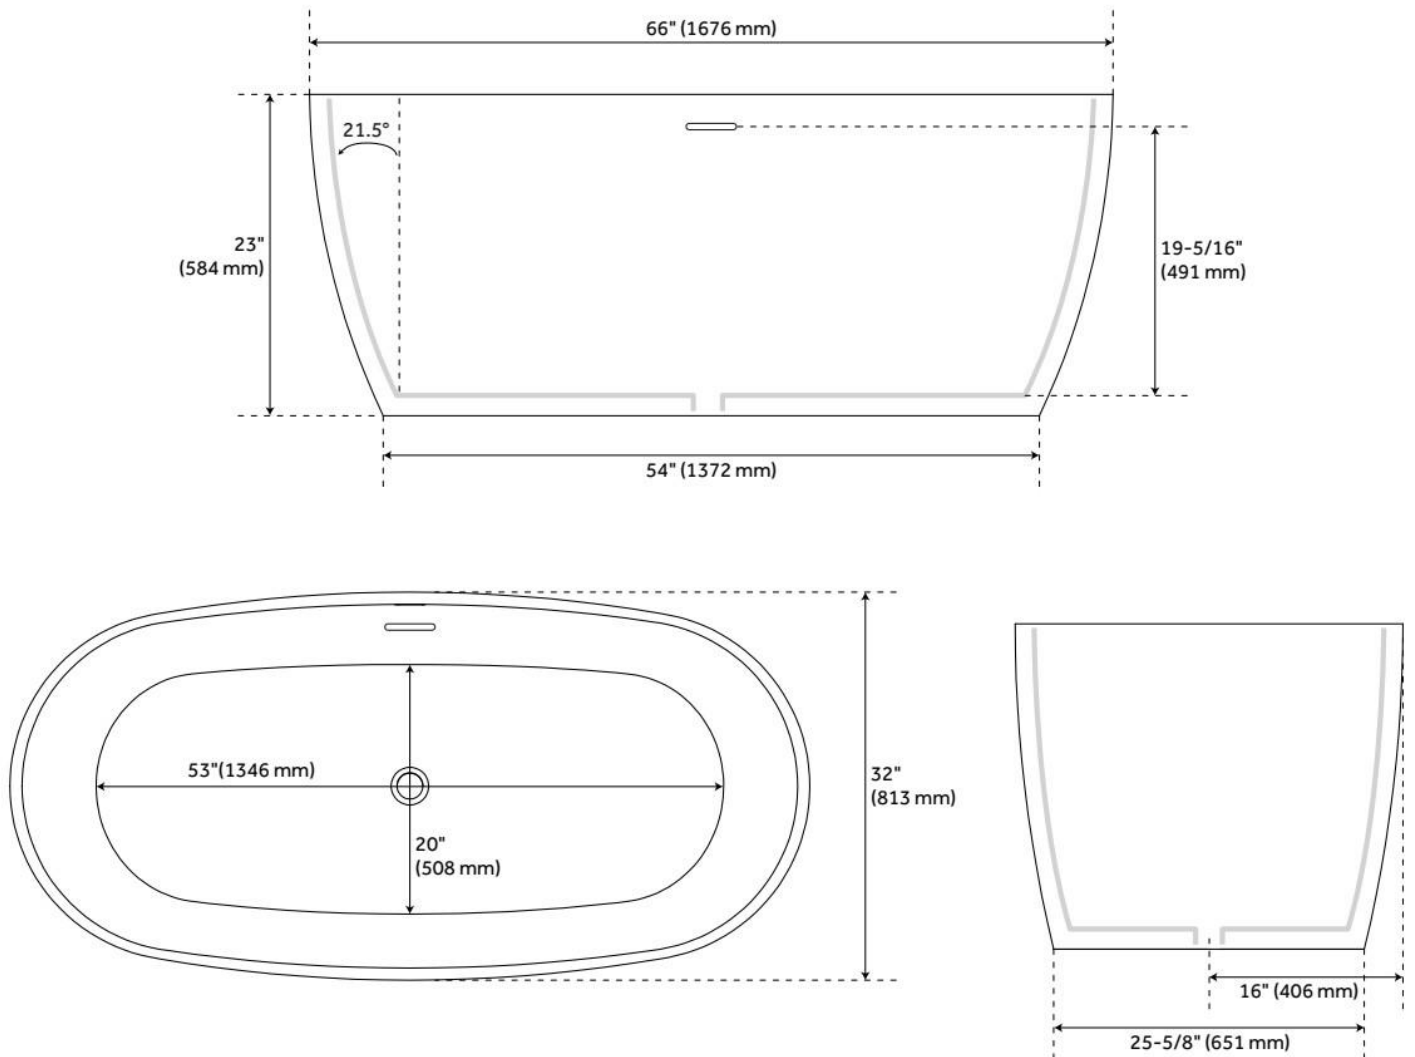

66" OCALA SOLID SURFACE FREESTANDING TUB

SKU: 447011
Code: SH447011

FEATURES

Tub Material: Solid Surface
Product Finish: White
Shape: Oval
Tub Drain Placement: Center
Drain Included: Yes
Water Depth to Overflow: 19-5/16"
Water Capacity (Gallons): 107
Built-In Adjusters: No
Tub Weight Uncrated (lbs): 232
Optional Accessory: 428473

CSA B45.5/IAPMO Z124, LISTED ID: SHOCFS6632*

ADDITIONAL FEATURES

- All dimensions ($\pm 1/2$ ").
- White Pop-Up drain included.

REVISED 6/28/2024

66" OCALA SOLID SURFACE FREESTANDING TUB

SKU: 447011
Code: SH447011