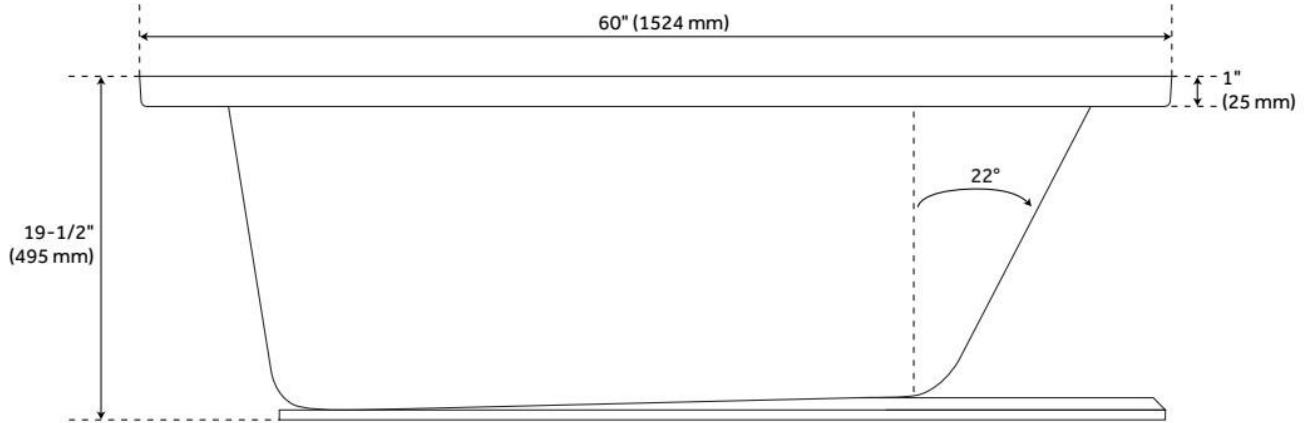

60" X 32" SITKA ACRYLIC DROP-IN SOAKING TUB - WHITE

SKU: 447021
Code: SHSKS6032

REVISED 6/25/2024