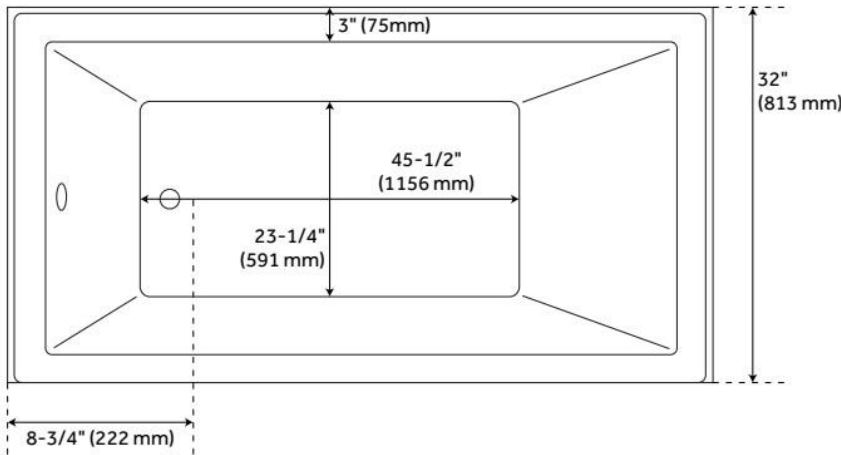

60" X 32" SITKA ACRYLIC DROP-IN SOAKING TUB - WHITE

SKU: 447021
Code: SHSKS6032

REVISED 6/25/2024