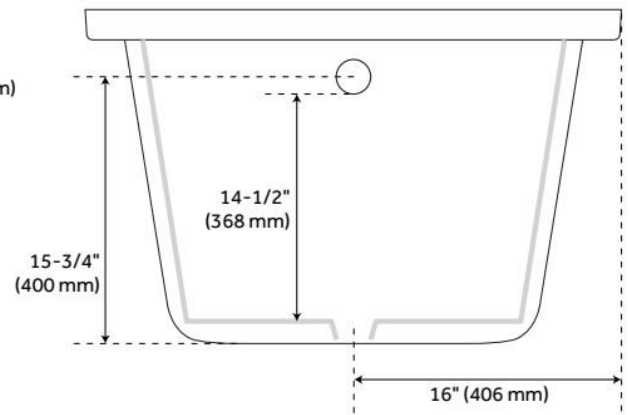

60" X 32" SITKA ACRYLIC DROP-IN SOAKING TUB - WHITE

SKU: 447021
Code: SHSKS6032

REVISED 6/25/2024