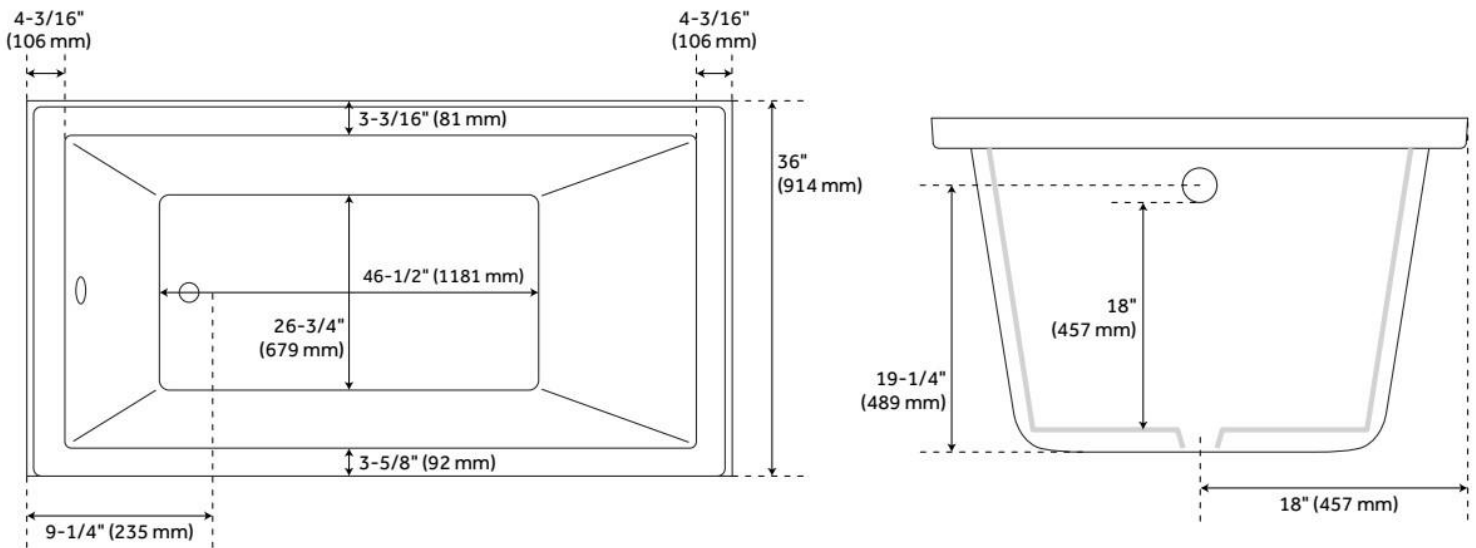

66" X 36" SITKA ACRYLIC DROP-IN SOAKING TUB - WHITE

SKU: 447029
Code: SHSKS6636

REVISED 6/25/2024