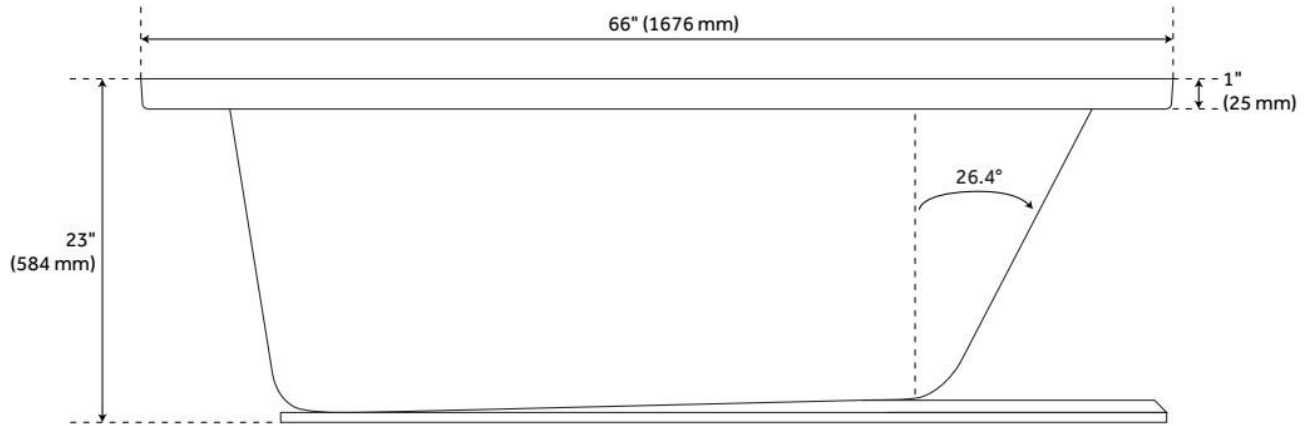

66" X 36" SITKA ACRYLIC DROP-IN SOAKING TUB - WHITE

SKU: 447029
Code: SHSKS6636

REVISED 6/25/2024