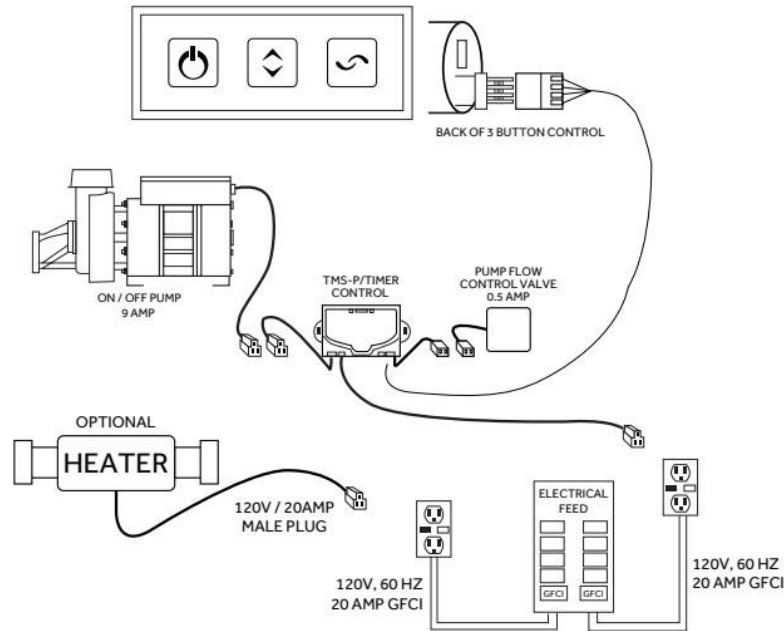

ELECTRICAL CONFIGURATIONS

WHIRLPOOL CIRCUIT WITH OPTIONAL HEATER