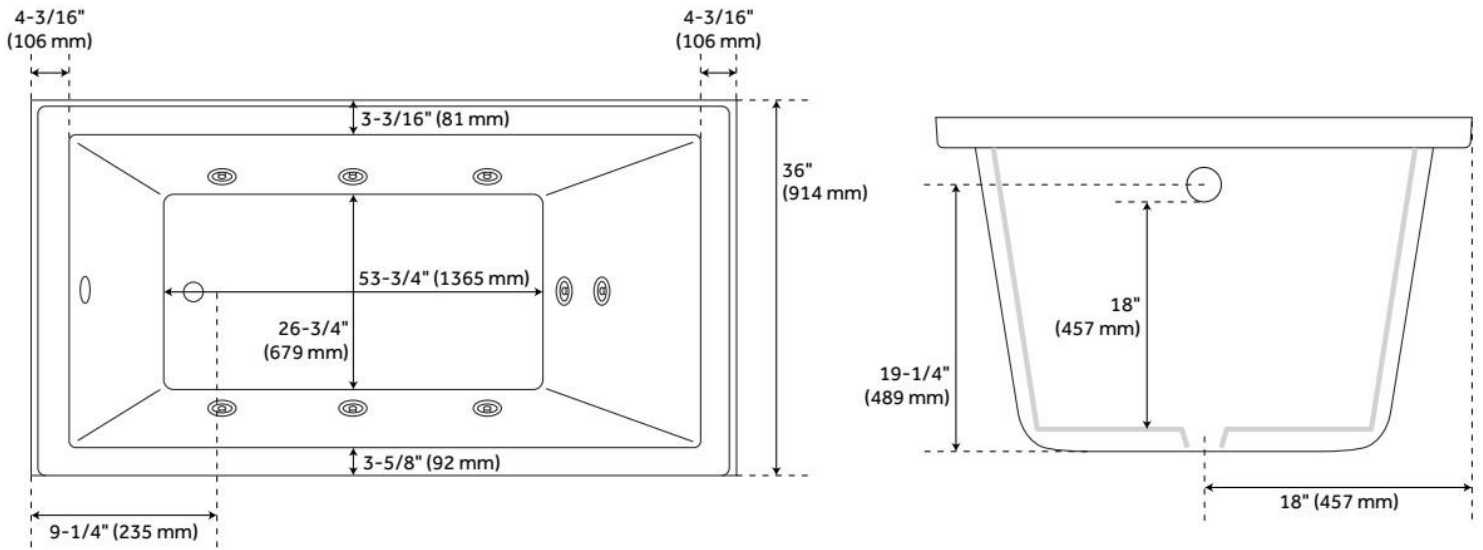

72" X 36" SITKA ACRYLIC DROP-IN WHIRLPOOL TUB - WHITE

SKU: 447036
Code: SHSKW7236

REVISED 6/27/2024