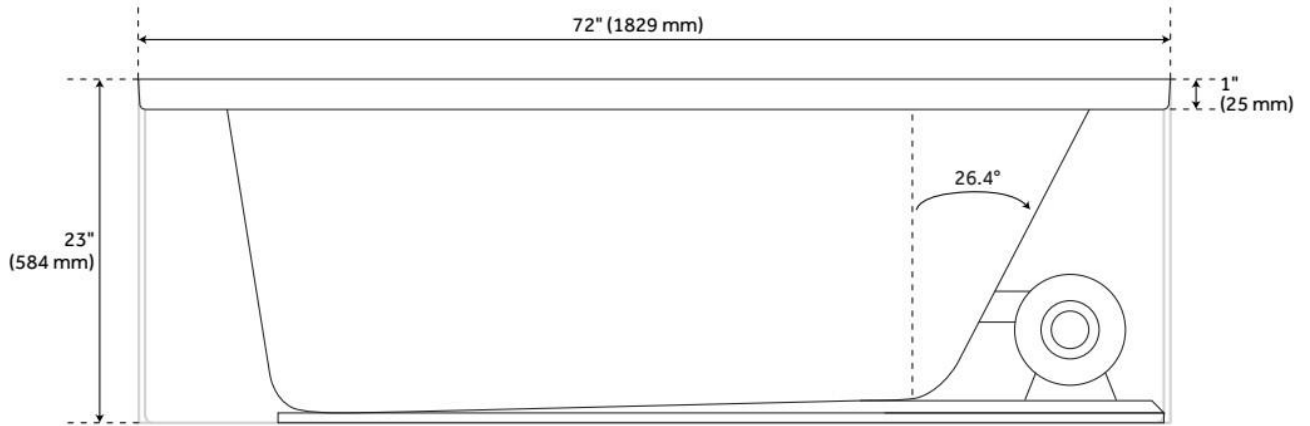

72" X 36" SITKA ACRYLIC DROP-IN WHIRLPOOL TUB - WHITE

SKU: 447036
Code: SHSKW7236

REVISED 6/27/2024