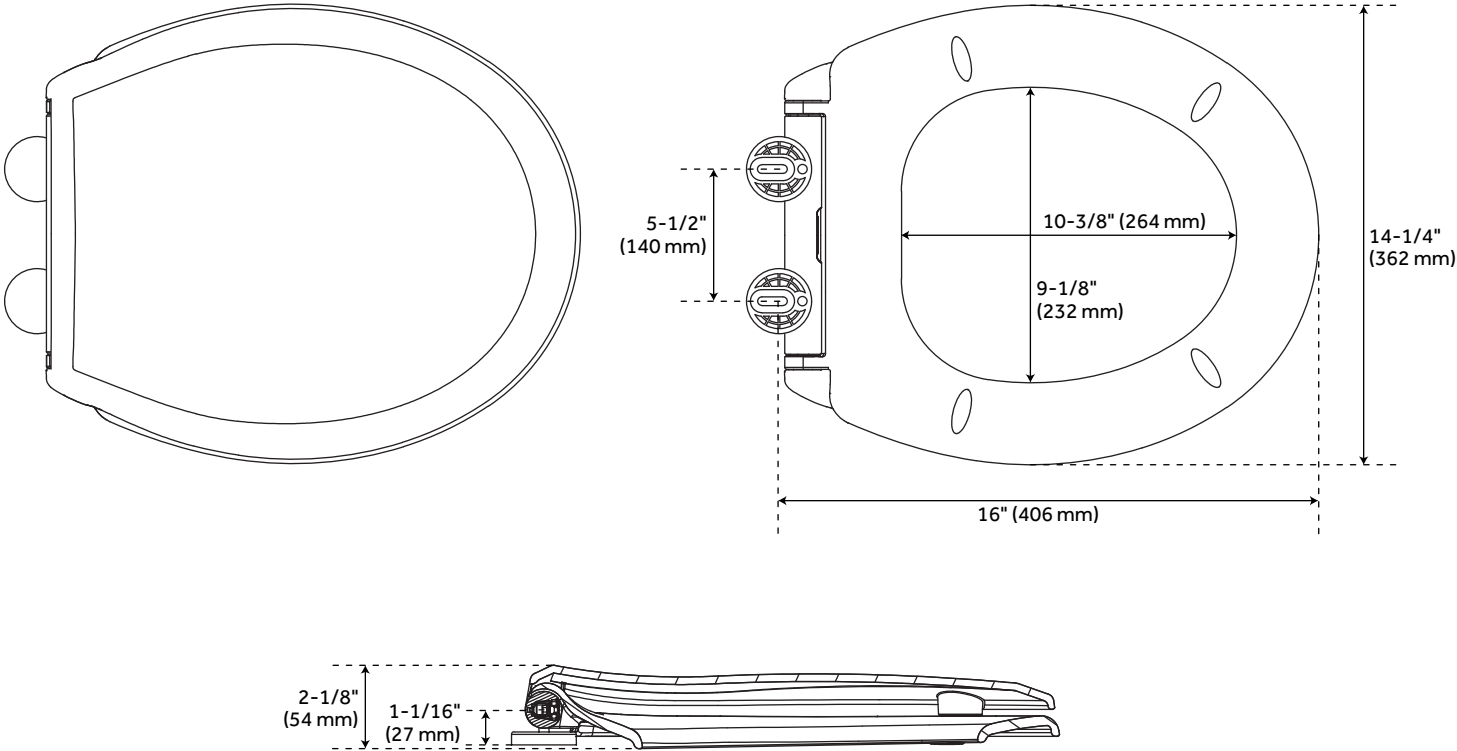

TRADITIONAL ULTRA SLIM EASY CLEAN TOILET SEAT - ROUND BOWL

SKU: 447327
Code: SHTSEZ100

FEATURES

Product Finish: White

Material: Plastic

Length: 14-1/4"

Width: 16"

Height: 2-1/8"

Bowl Shape: Round

REVISED 3/29/2023

TRADITIONAL ULTRA SLIM EASY CLEAN TOILET SEAT - ROUND BOWL

SKU: 447327

Code: SHTSEZ100

ADDITIONAL FEATURES

- Smooth, shiny finish. (Colors may differ slightly, depending on computer monitor settings.)
- Made of heavy-weight, solid plastic.
- Patented EZ Close damper system automatically closes lid with just a small push.
- Protective bumpers.
- Fits standard round bowl toilets.
- Ergonomically designed and contoured for maximum comfort.
- Closed front with cover.
- State-of-the-art quick release hinges.
- Stainless steel hinge posts and corrosion proof hardware.
- Slip-resistant pads with adjustable positioning.

REVISED 3/29/2023

TRADITIONAL ULTRA SLIM EASY CLEAN TOILET SEAT - ROUND BOWL

SKU: 447327
SHTSEZ100

All dimensions and specifications are nominal and may vary. Use actual products for accuracy in critical situations.