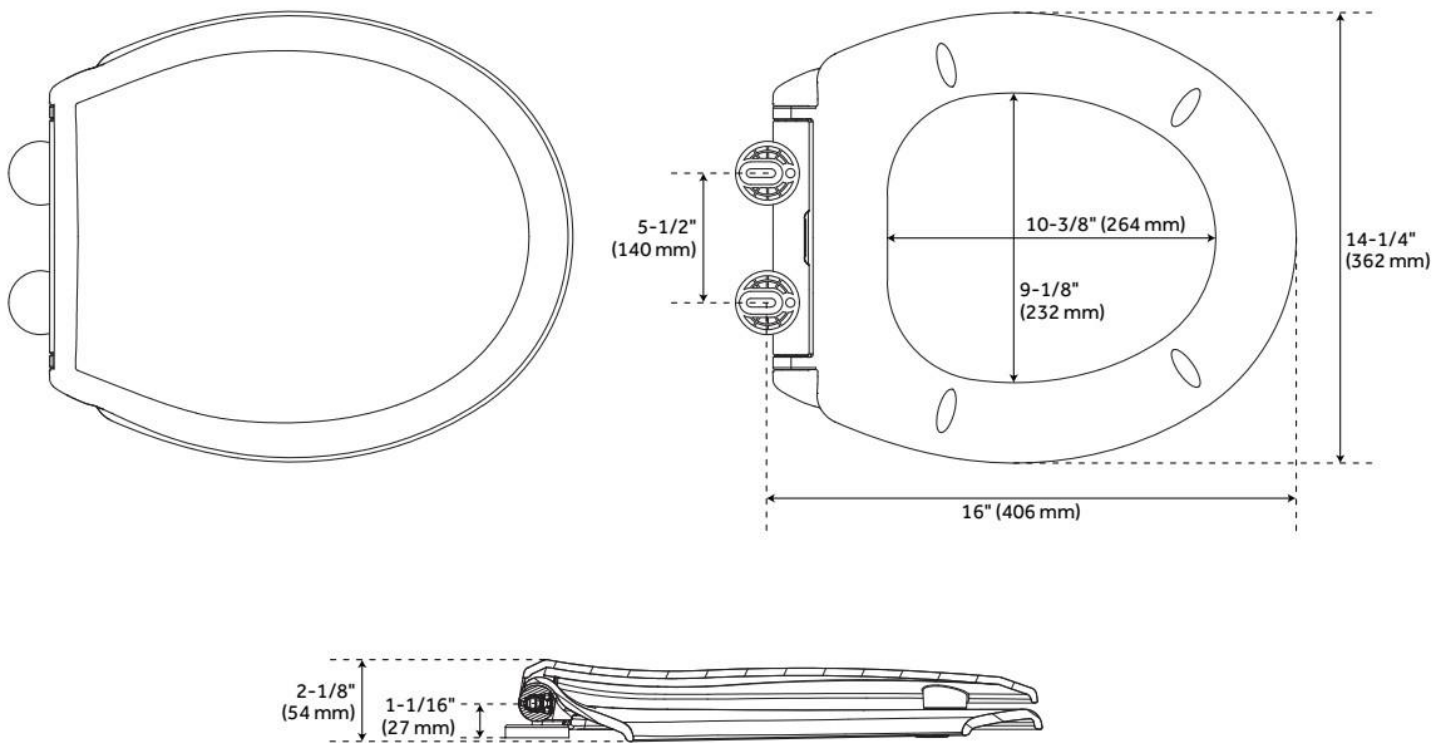

TRADITIONAL ULTRA SLIM EASY CLEAN TOILET SEAT - ROUND BOWL

SKU: 447327
Code: SHTSEZ100

FEATURES

Material: Plastic
Product Finish: White
Bowl Shape: Round

ADDITIONAL FEATURES

- Smooth, shiny finish. (Colors may differ slightly, depending on computer monitor settings.)
- Made of heavy-weight, solid plastic.
- Patented EZ Close damper system automatically closes lid with just a small push.
- Protective bumpers.
- Fits standard round bowl toilets.
- Ergonomically designed and contoured for maximum comfort.
- Closed front with cover.
- State-of-the-art quick release hinges.
- Stainless steel hinge posts and corrosion proof hardware.
- Slip-resistant pads with adjustable positioning.

REVISED 7/16/2024

TRADITIONAL ULTRA SLIM EASY CLEAN TOILET SEAT - ROUND BOWL

SKU: 447327
Code: SHTSEZ100

REVISED 7/16/2024