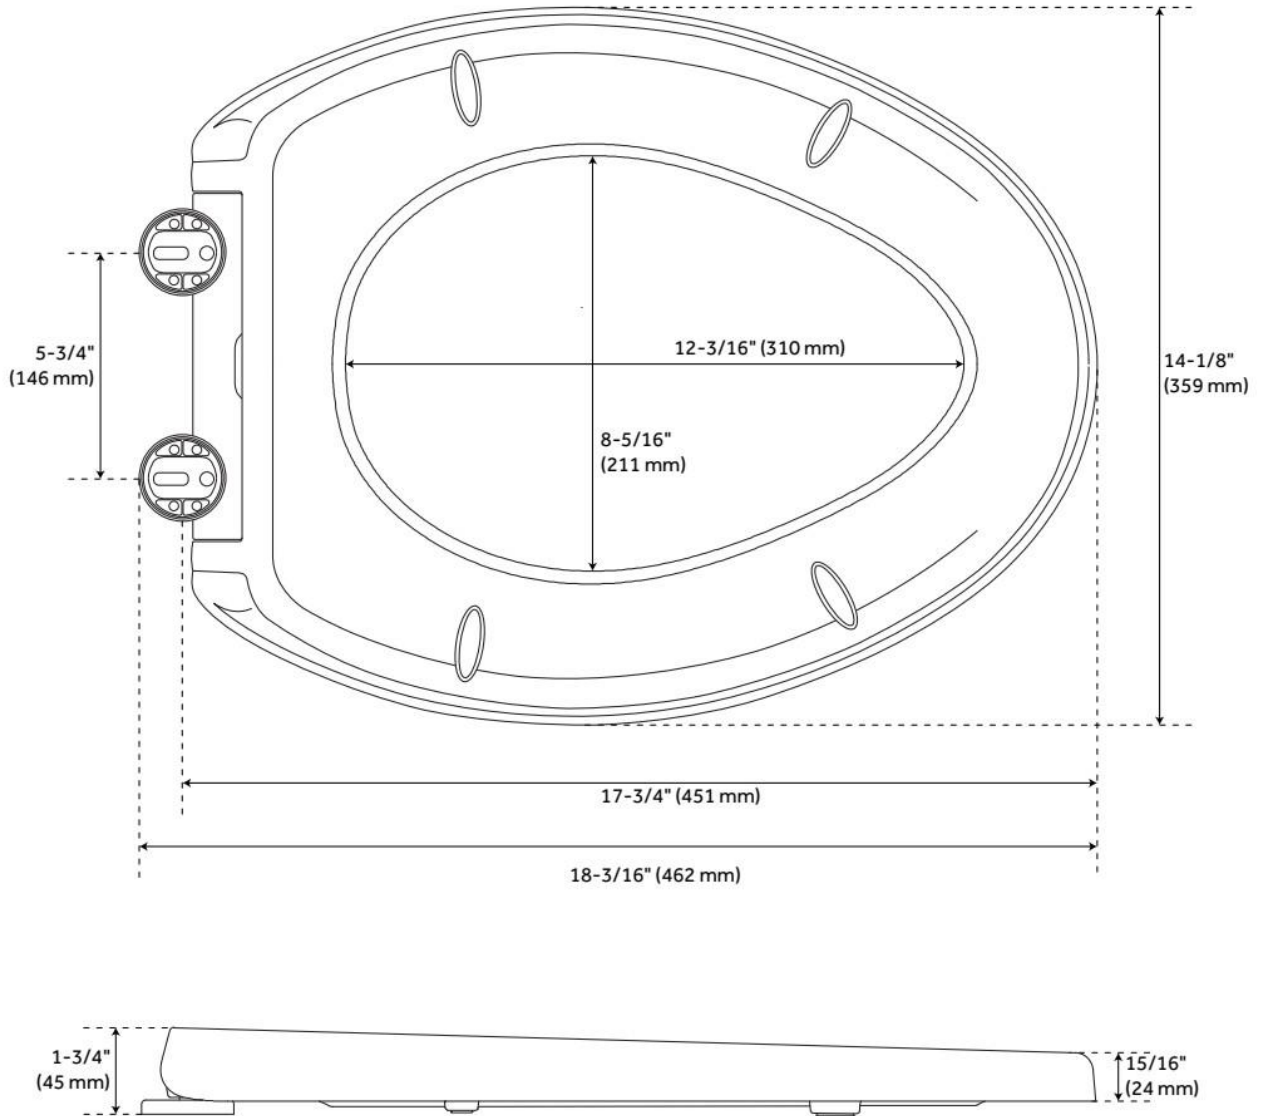

CONTEMPORARY EASY CLEAN TOILET SEAT - ELONGATED BOWL - WHITE

SKU: 447330
Code: SHTSEZ201

FEATURES

Material: Plastic
Product Finish: White
Bowl Shape: Elongated

ADDITIONAL FEATURES

- Smooth, shiny finish. (Colors may differ slightly, depending on computer monitor settings.)
- Made of heavy-weight, solid plastic.
- Patented EZ Close damper system automatically closes lid with just a small push.
- Protective bumpers.
- Fits standard elongated bowl toilets.
- Ergonomically designed and contoured for maximum comfort.
- Closed front with cover.
- State-of-the-art quick release hinges.
- Stainless steel hinge posts and corrosion proof hardware.
- Slip-resistant pads with adjustable positioning.

REVISED 7/22/2024

CONTEMPORARY EASY CLEAN TOILET SEAT - ELONGATED BOWL - WHITE

SKU: 447330
Code: SHTSEZ201

REVISED 7/22/2024