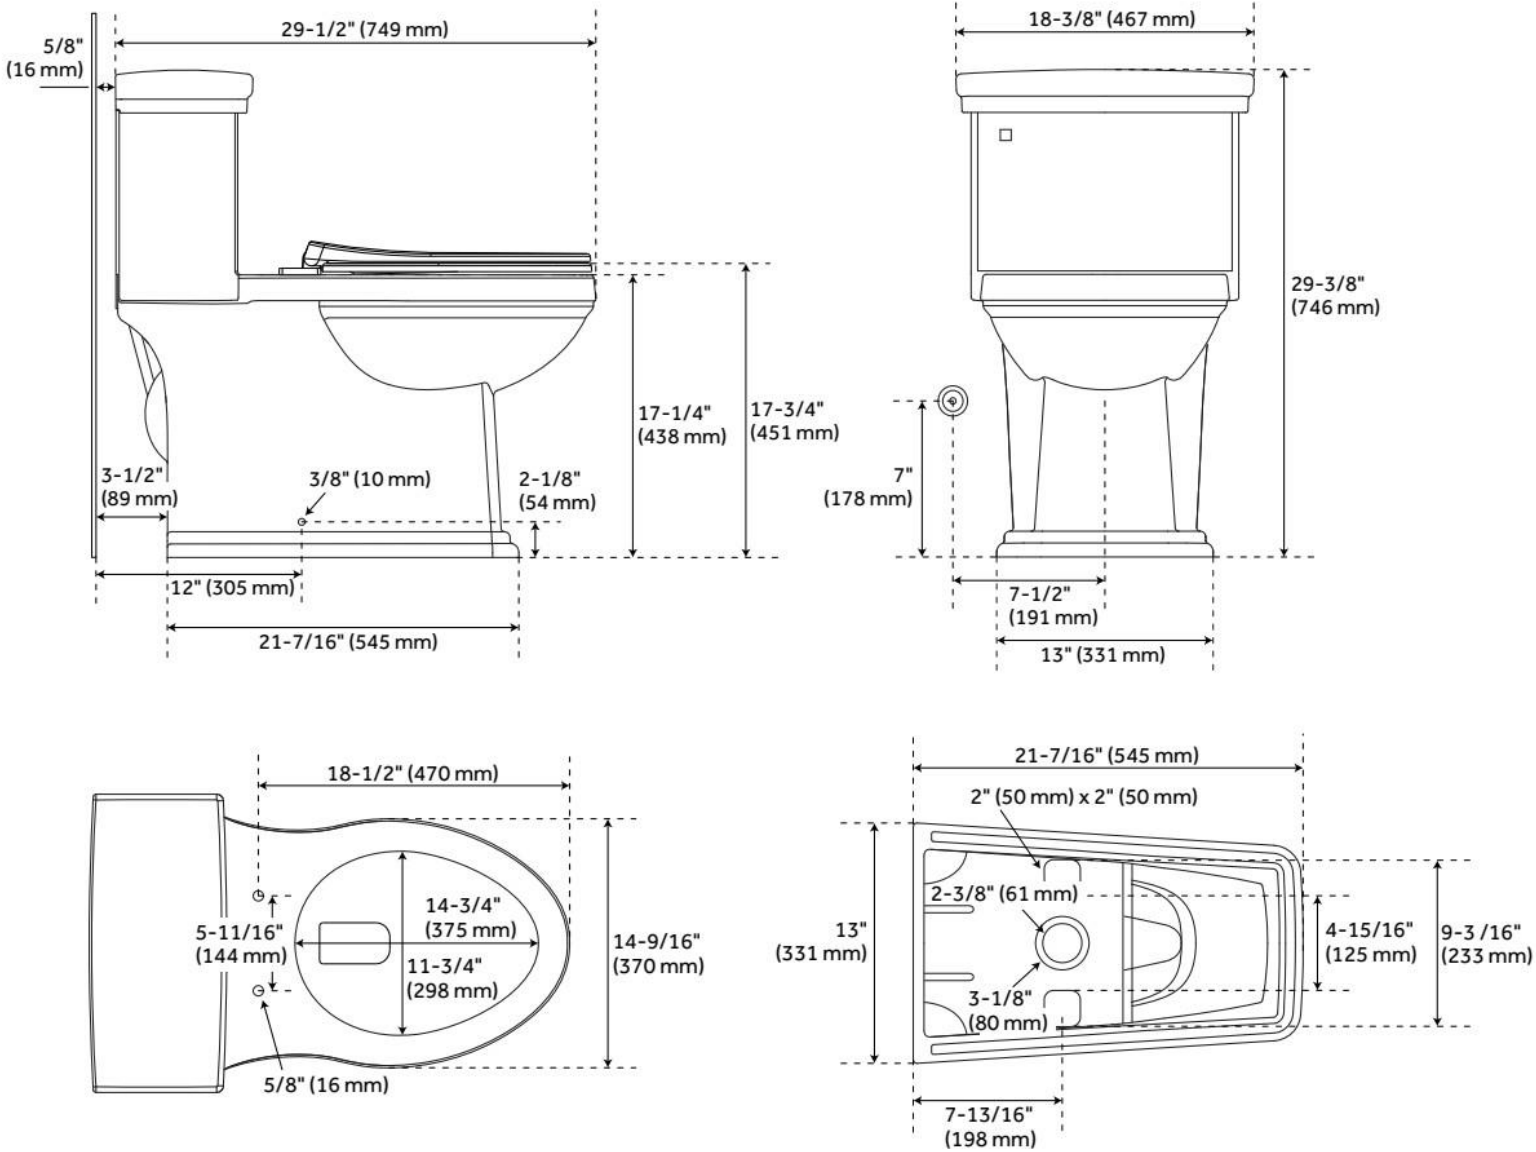

KEY WEST ONE-PIECE ELONGATED SKIRTED TOILET - ADA COMPLIANT - WHITE

SKU: 447352
Code: SHKW241S

FEATURES

Material: Porcelain
Product Finish: White
Toilet Style: 1-Piece
Flush Handle Location: Left
Bowl Height: 17-1/4"
Bowl Shape: Elongated
Rough-in: 12"
Gallons Per Flush: 1.28 GPF (4.8 LPF)
Flush Type: Gravity
Flush Valve Size: 3"
Trapway Diameter: 2"
Seat Included: Yes
Water Spot: 8" x 6"

Optional Accessory: SH425PN, SH425ZBN, SH425BG, SH425ORB, SH425CP, SH425MB

ASME A112.19.2/CSA B45.1, ICC/ANSI A117.1, CEC Listed, WaterSense by IAPMO, Massachusetts Accepted, LISTED
ID: SHKW241SWH

ADDITIONAL FEATURES

- Skirted bowl with concealed trapway.
- Toilet with a standard seat meets ADA requirements when installed according to ADA guidelines.
- High efficiency toilet uses 20% less water than standard toilets.
- Toilet is compatible with Brookdale bidet seat.
- Slow-close seat and cover included.
- Includes polished chrome metal flush lever.

REVISED 7/22/2024

KEY WEST ONE-PIECE ELONGATED SKIRTED TOILET - ADA COMPLIANT - WHITE

SKU: 447352
Code: SHKW241S

REVISED 7/22/2024