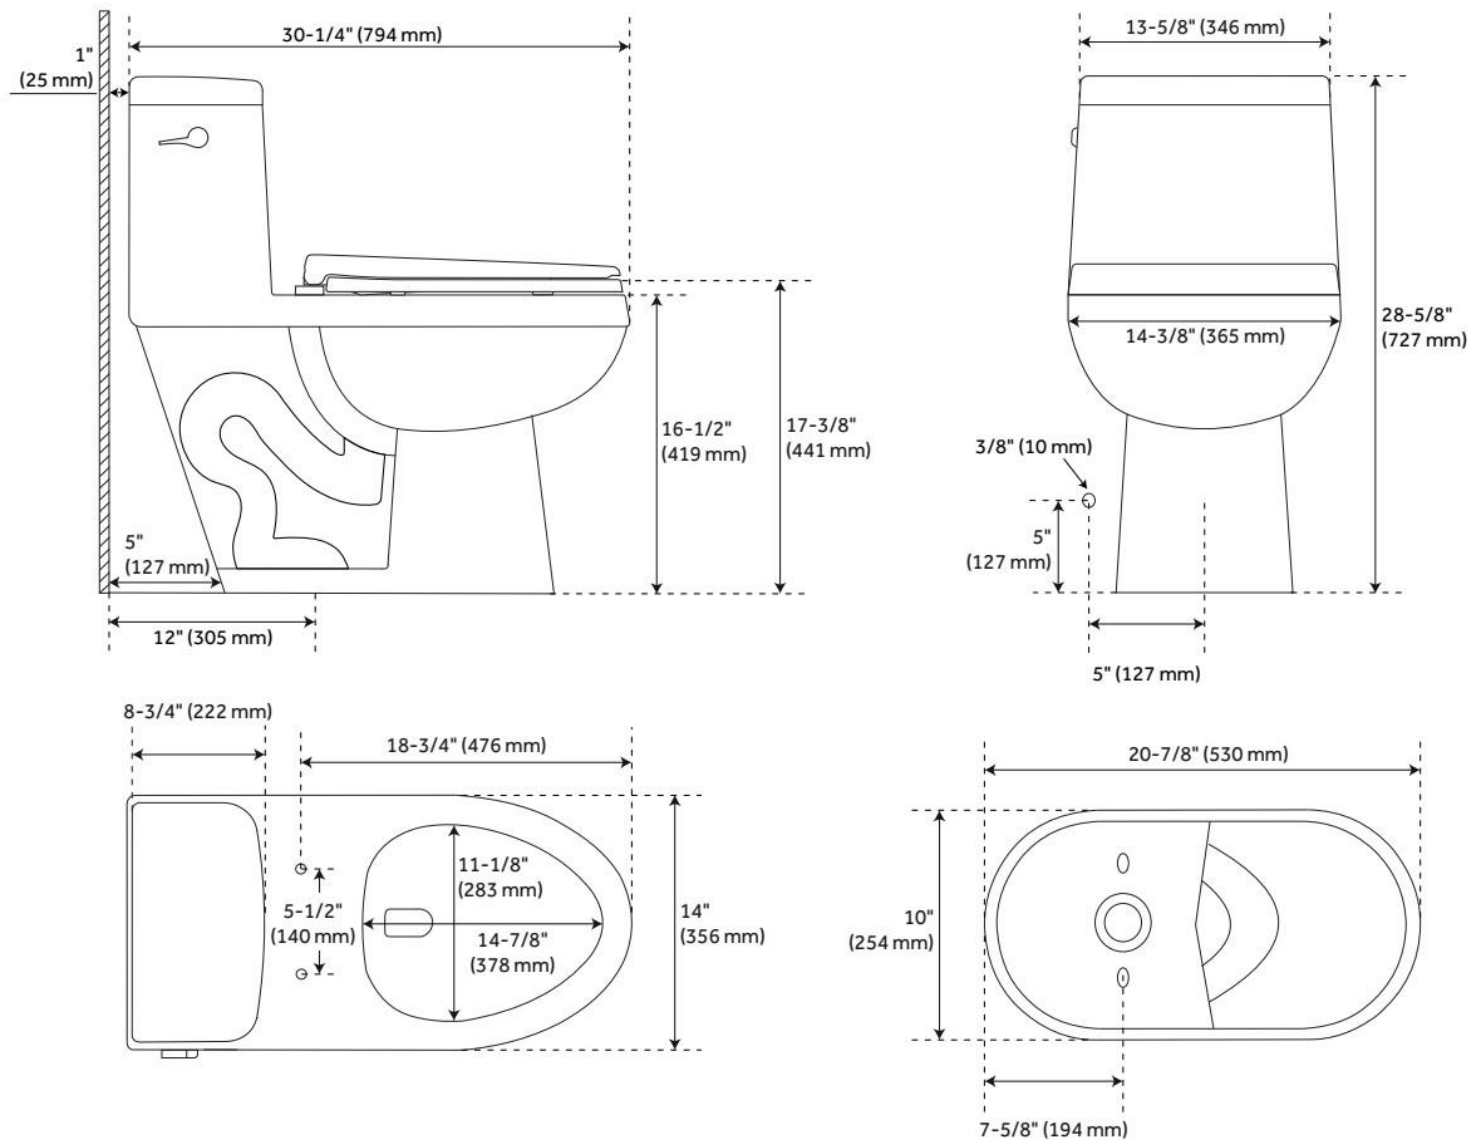

SARASOTA ONE-PIECE ELONGATED TOILET - WHITE

SKU: 447356
Code: SHSR241

FEATURES

Material: Porcelain
Product Finish: White
Toilet Style: 1-Piece
Flush Handle Location: Left
Bowl Height: 16-1/2"
Bowl Shape: Elongated
Rough-in: 12"
Gallons Per Flush: 1.28 GPF (4.8 LPF)
Flush Type: Gravity
Flush Valve Size: 3"
Trapway Diameter: 2"
Seat Included: Yes
Water Spot: 8" x 6-1/2"

IAPMO, ASME A112.19.2/CSA B45.1, ICC/ANSI A117.1, CEC Listed, WaterSense by IAPMO, Massachusetts Accepted, LISTED ID: SHSR241.XX

ADDITIONAL FEATURES

- Visible trapway.
- Toilet with a standard seat meets ADA requirements when installed according to ADA guidelines.
- High efficiency toilet uses 20% less water than standard toilets.
- Includes polished chrome metal flush handle.

REVISED 1/10/2025

SARASOTA ONE-PIECE ELONGATED TOILET - WHITE

SKU: 447356

Code: SHSR241

REVISED 1/10/2025