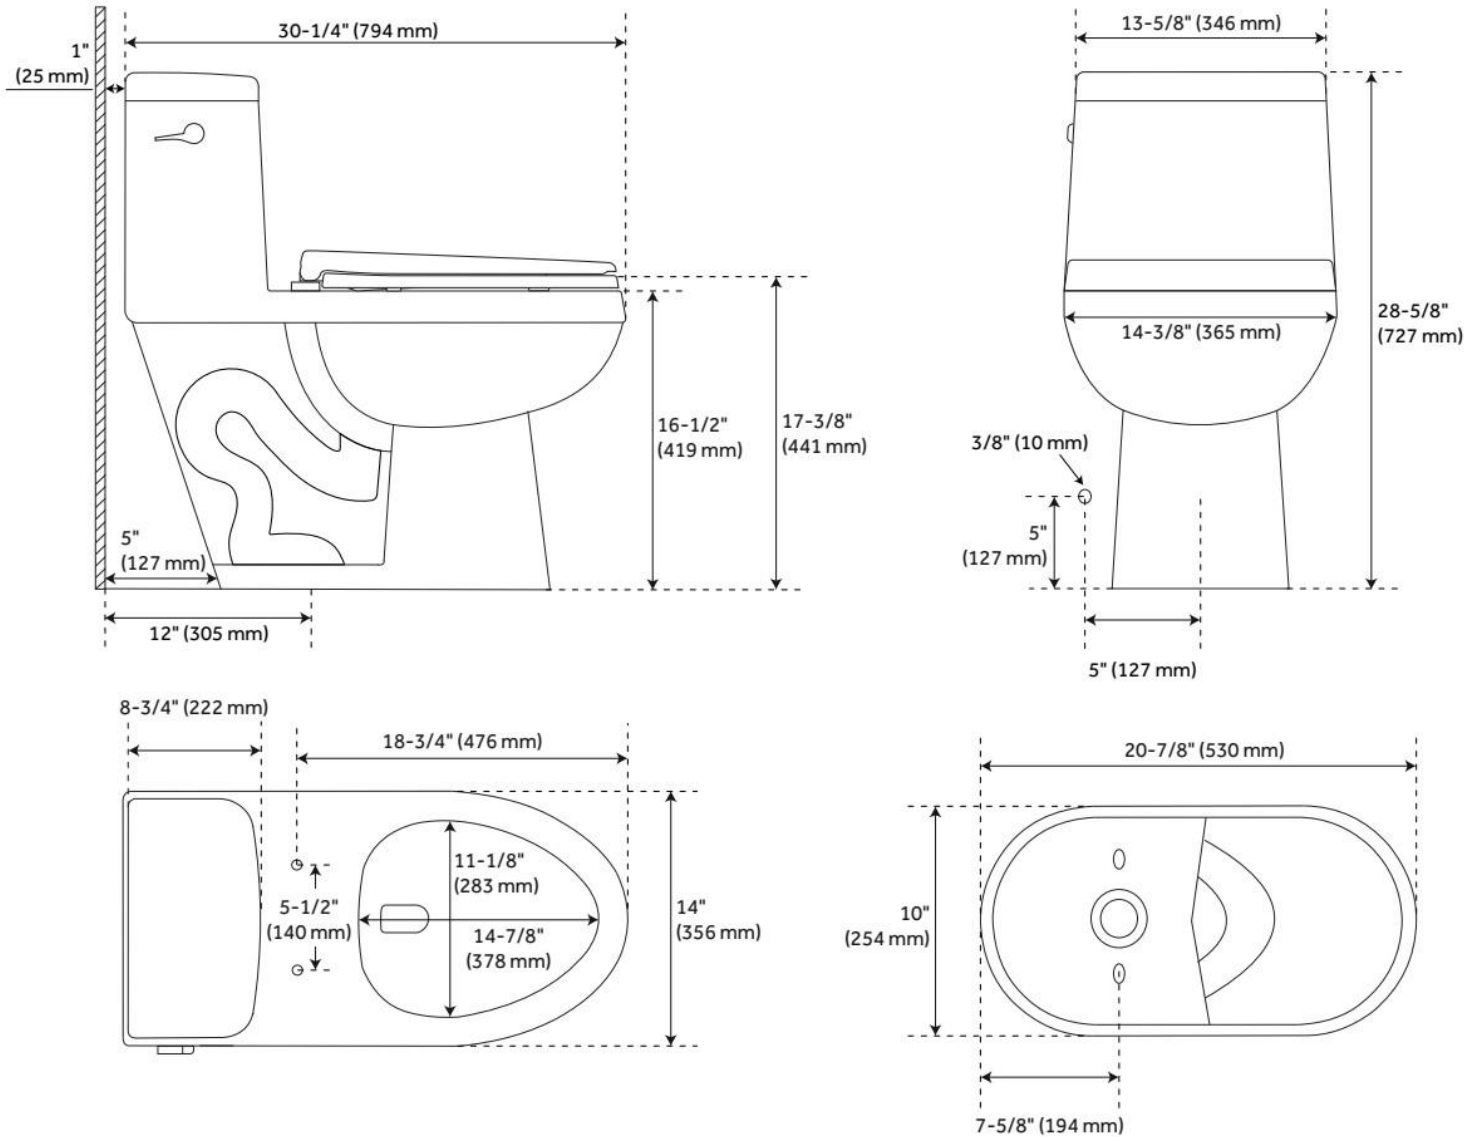

SARASOTA ONE-PIECE ELONGATED TOILET - WHITE

SKU: 447356
Code: SHSR241

FEATURES

Material: Porcelain
Product Finish: White
Toilet Style: 1-Piece
Flush Handle Location: Left
Bowl Height: 16-1/2"
Bowl Shape: Elongated
Rough-in: 12"
Gallons Per Flush: 1.28 GPF (4.8 LPF)
Flush Type: Gravity
Flush Valve Size: 3"
Trapway Diameter: 2"
Seat Included: Yes
Water Spot: 8" x 6-1/2"

IAPMO, ASME A112.19.2/CSA B45.1, ICC/ANSI A117.1, CEC Listed, WaterSense by IAPMO, Massachusetts Accepted, LISTED ID: SHSR241.XX

ADDITIONAL FEATURES

- Visible trapway.
- Toilet with a standard seat meets ADA requirements when installed according to ADA guidelines.
- High efficiency toilet uses 20% less water than standard toilets.
- Includes polished chrome metal flush lever.

REVISED 8/28/2024

SARASOTA ONE-PIECE ELONGATED TOILET - WHITE

SKU: 447356
Code: SHSR241

REVISED 8/28/2024