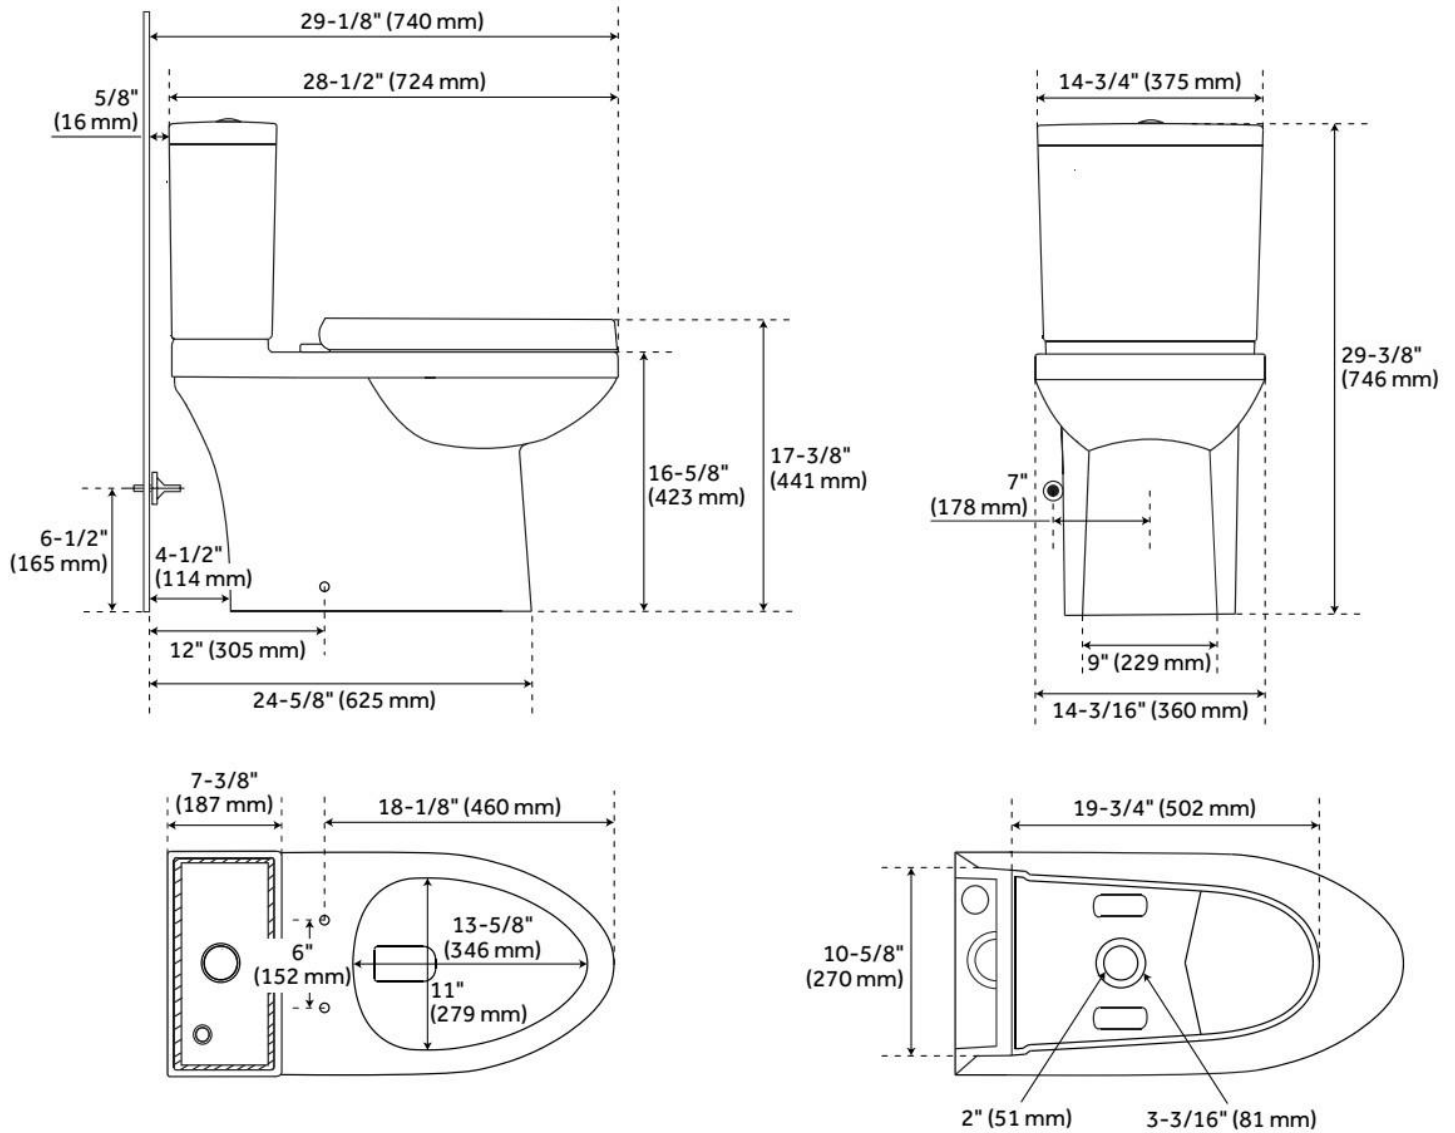

MILAZZO TWO-PIECE SKIRTED TOILET - WHITE

SKU: 447387

Code: SHML200, SHML240S

REVISED 7/16/2024