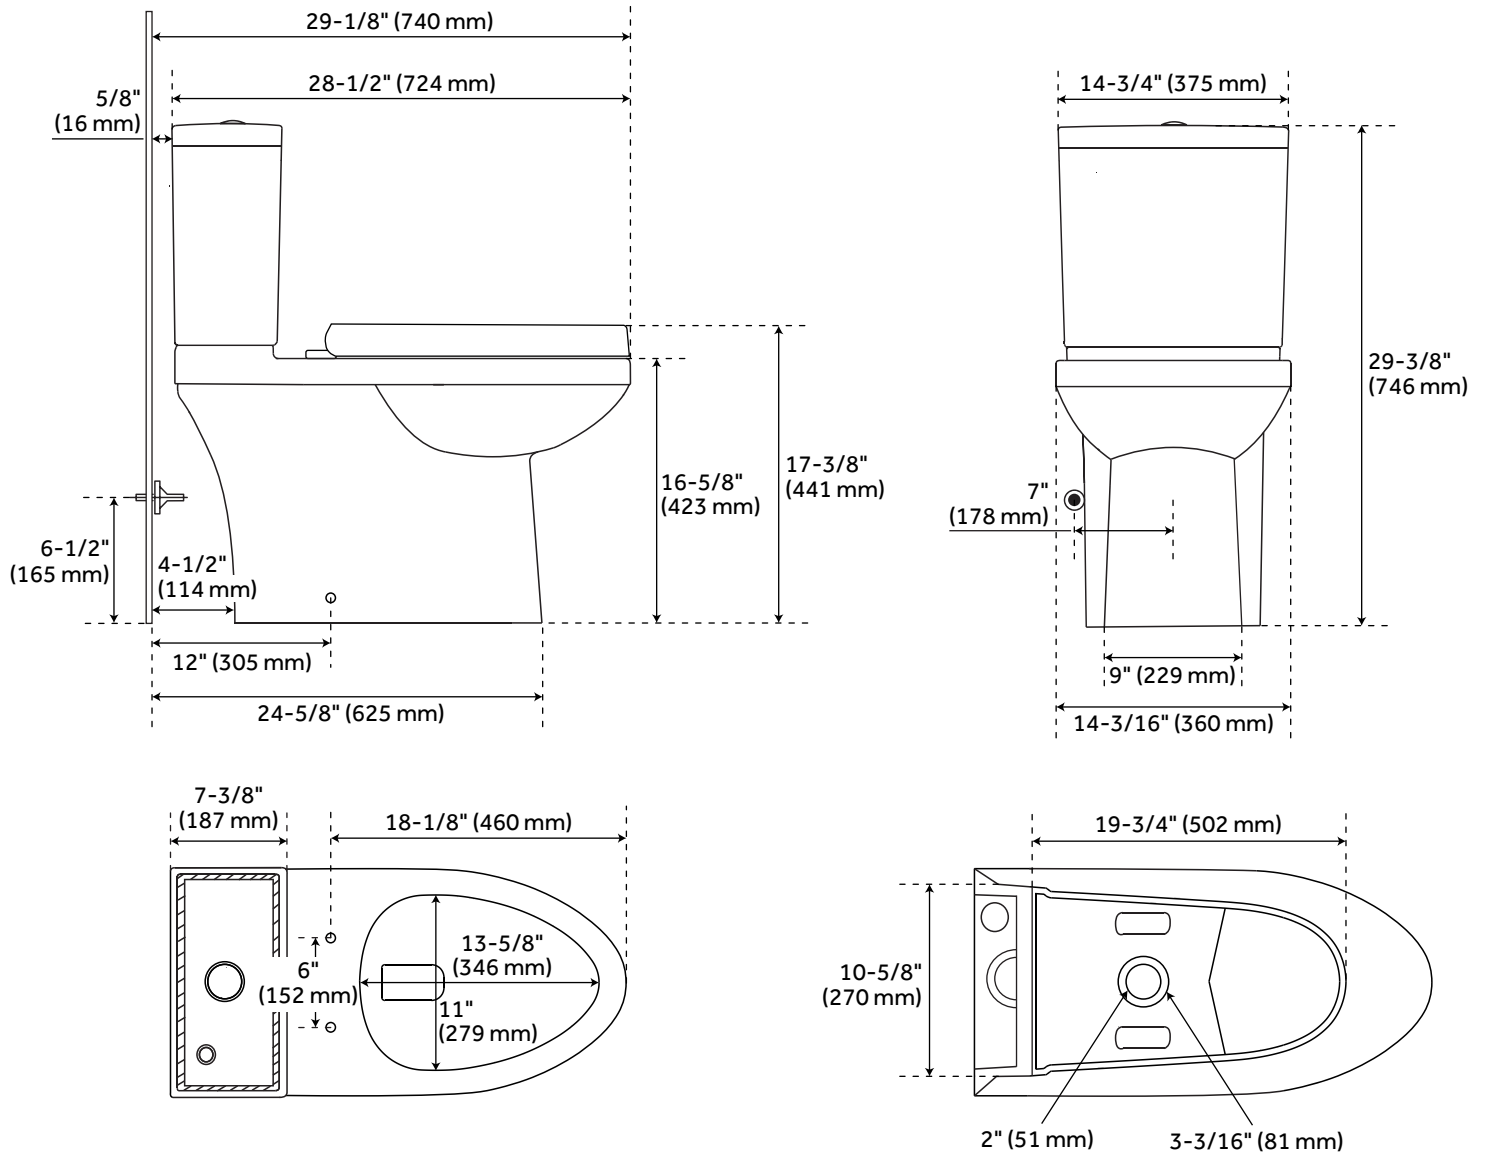

MILAZZO TWO-PIECE SKIRTED TOILET - WHITE

SKU: 447387

SHML200, SHML240S

All dimensions and specifications are nominal and may vary. Use actual products for accuracy in critical situations.