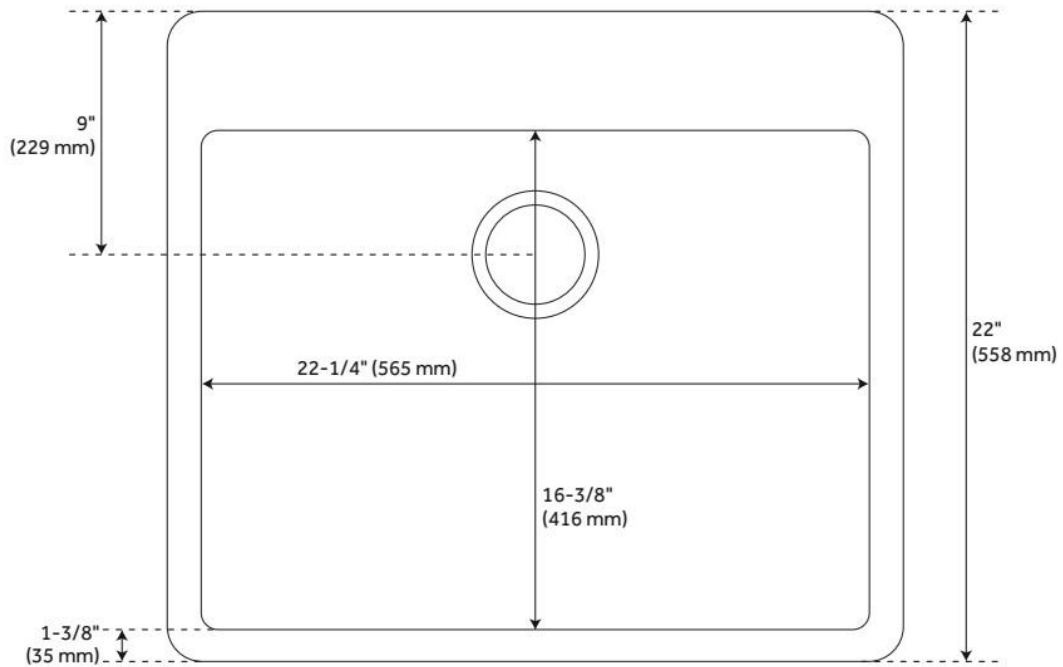

25" TOTTEN GRANITE COMPOSITE DUAL-MOUNT KITCHEN SINK - DROP-IN OR UNDERMOUNT - WHITE

SKU: 447657
Code: SHGR1B2522

REVISED 10/3/2024