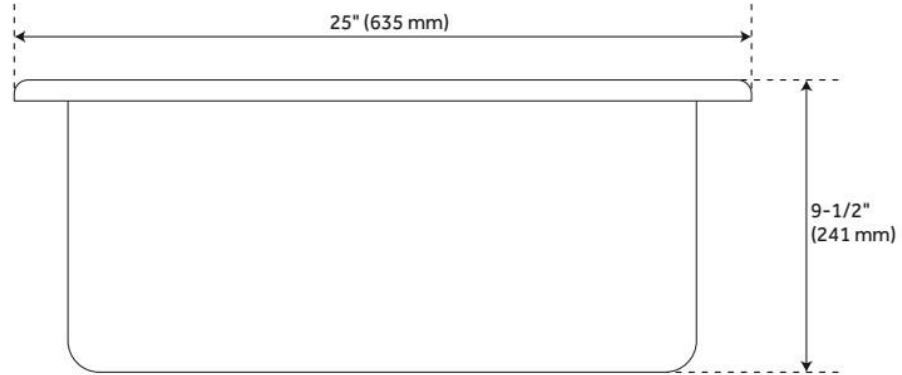

25" TOTTEN GRANITE COMPOSITE DUAL-MOUNT KITCHEN SINK - DROP-IN OR UNDERMOUNT - WHITE

SKU: 447657
Code: SHGR1B2522

REVISED 10/3/2024