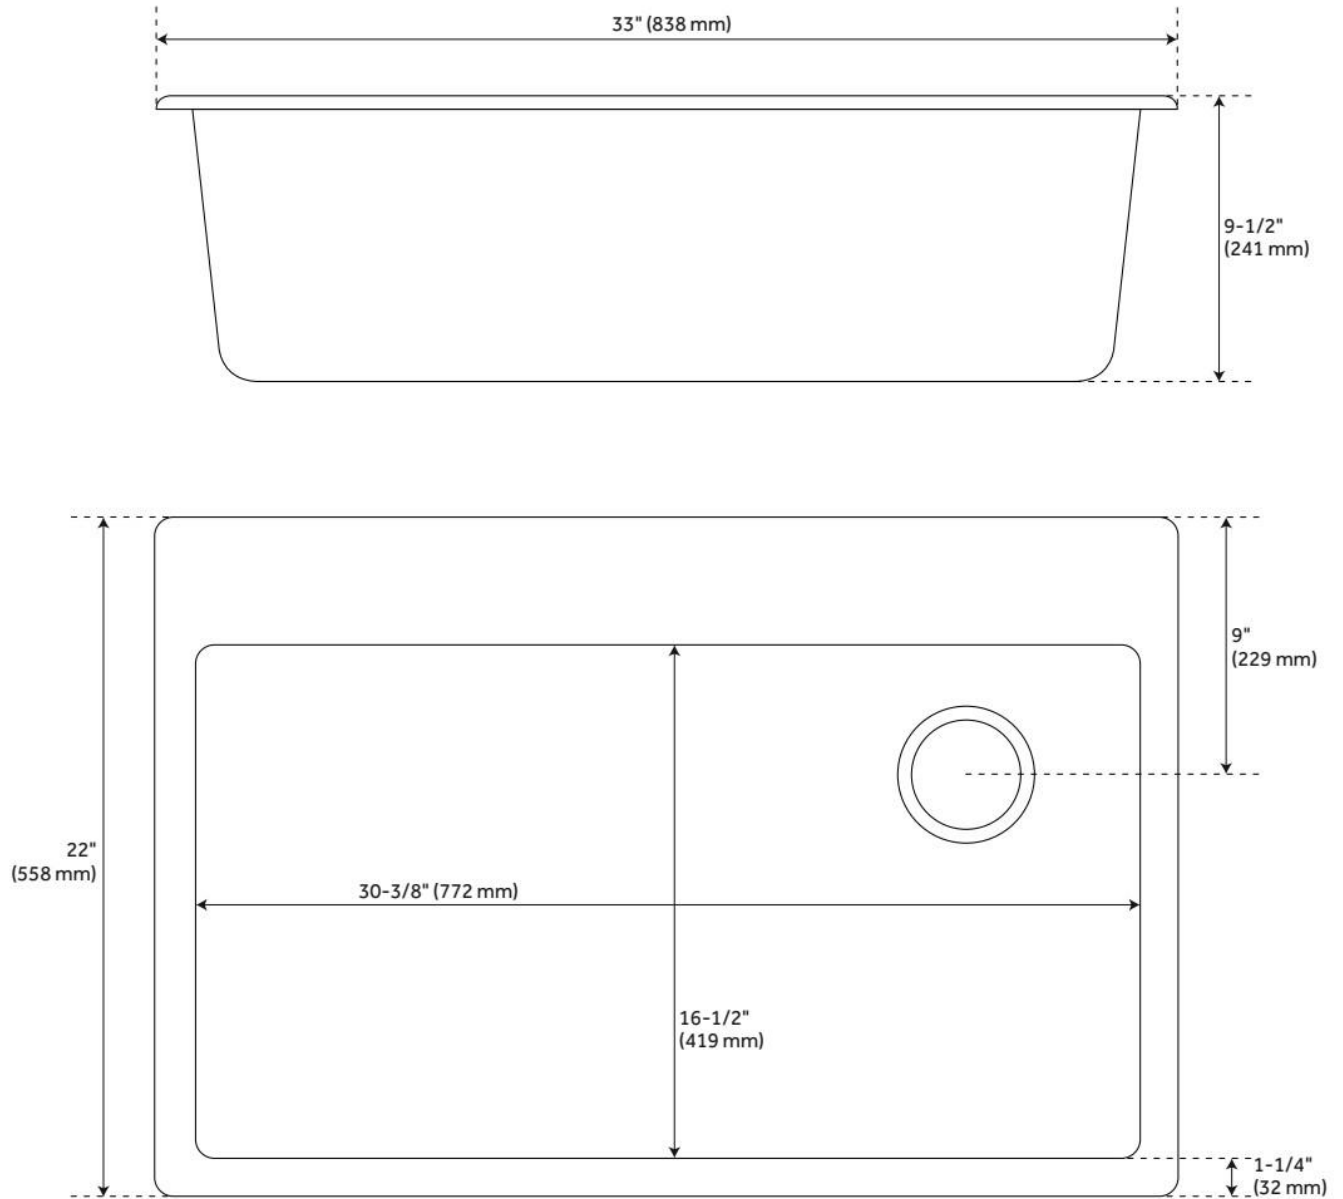

## FEATURES

Material: Granite Composite  
Product Finish: Black  
Installation Type: Drop-In, Undermount  
Shape: Rectangle  
Drain Placement: Off-set Right  
Fits Drain Hole Size: 3-1/2"  
Faucet Centers: No Faucet Hole  
Overflow Hole: No  
Mounting Hardware Included: Yes

## ADDITIONAL FEATURES

- Installation Type: drop-in or undermount
- 36-inch minimum base cabinet width.
- It is recommended to have the sink at the job site before cutting cabinet or counter top.
- Resistant to heat, stains, and scratches.

# 33" TOTTEN GRANITE COMPOSITE DUAL-MOUNT KITCHEN SINK - DROP-IN OR UNDERMOUNT - BLACK

SKU: 447659  
Code: SHGR1B3322

REVISED 10/3/2024