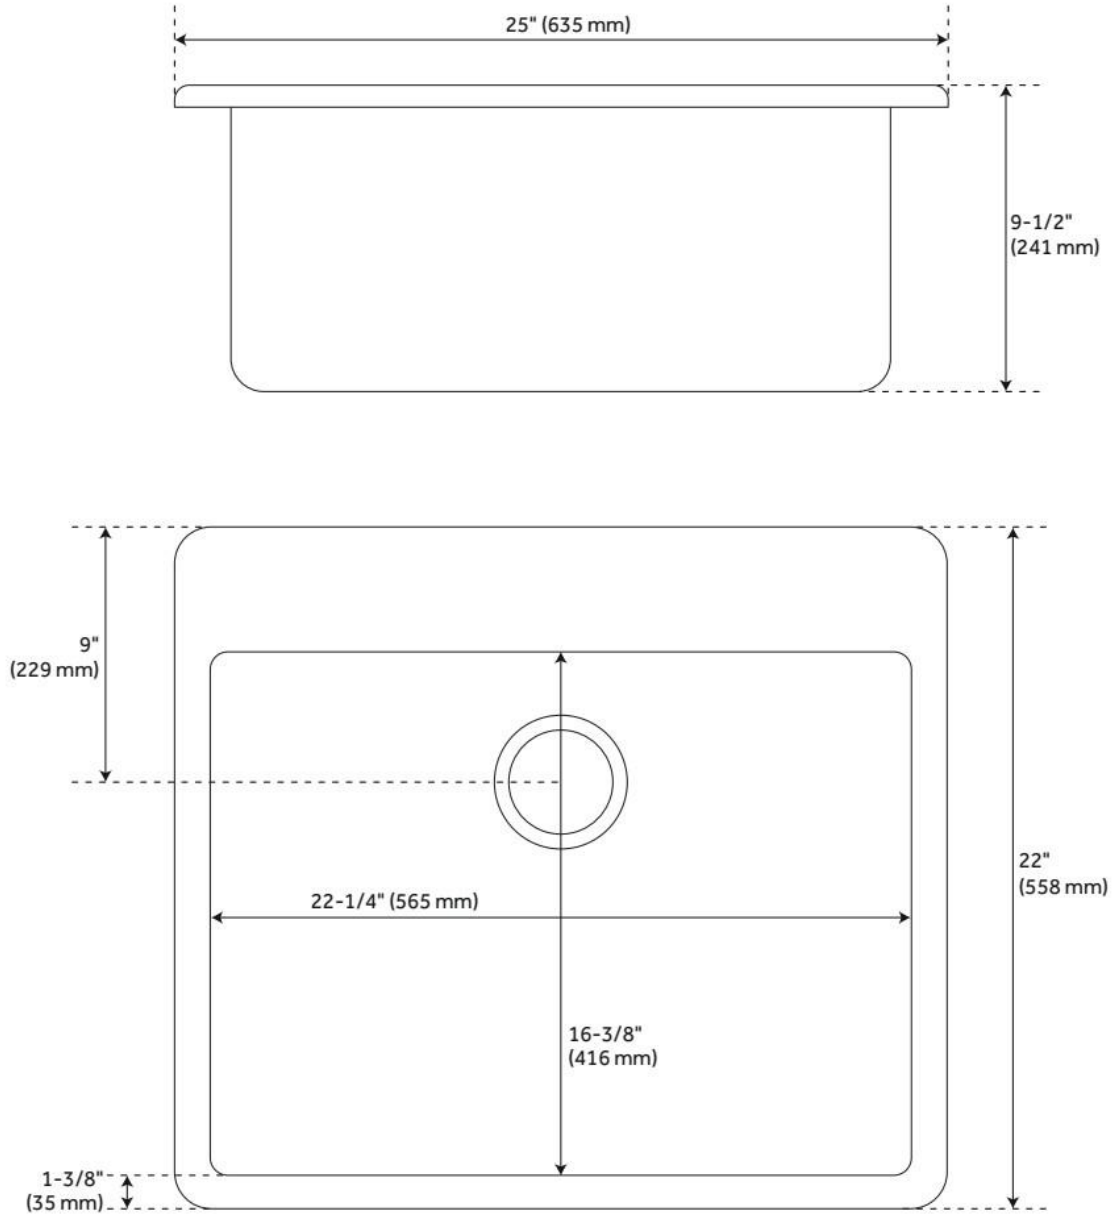

25" TOTTON GRANITE COMPOSITE DUAL-MOUNT KITCHEN SINK - DROP-IN OR UNDERMOUNT - BLACK

SKU: 447663
Code: SHGR1B2522

REVISED 10/3/2024