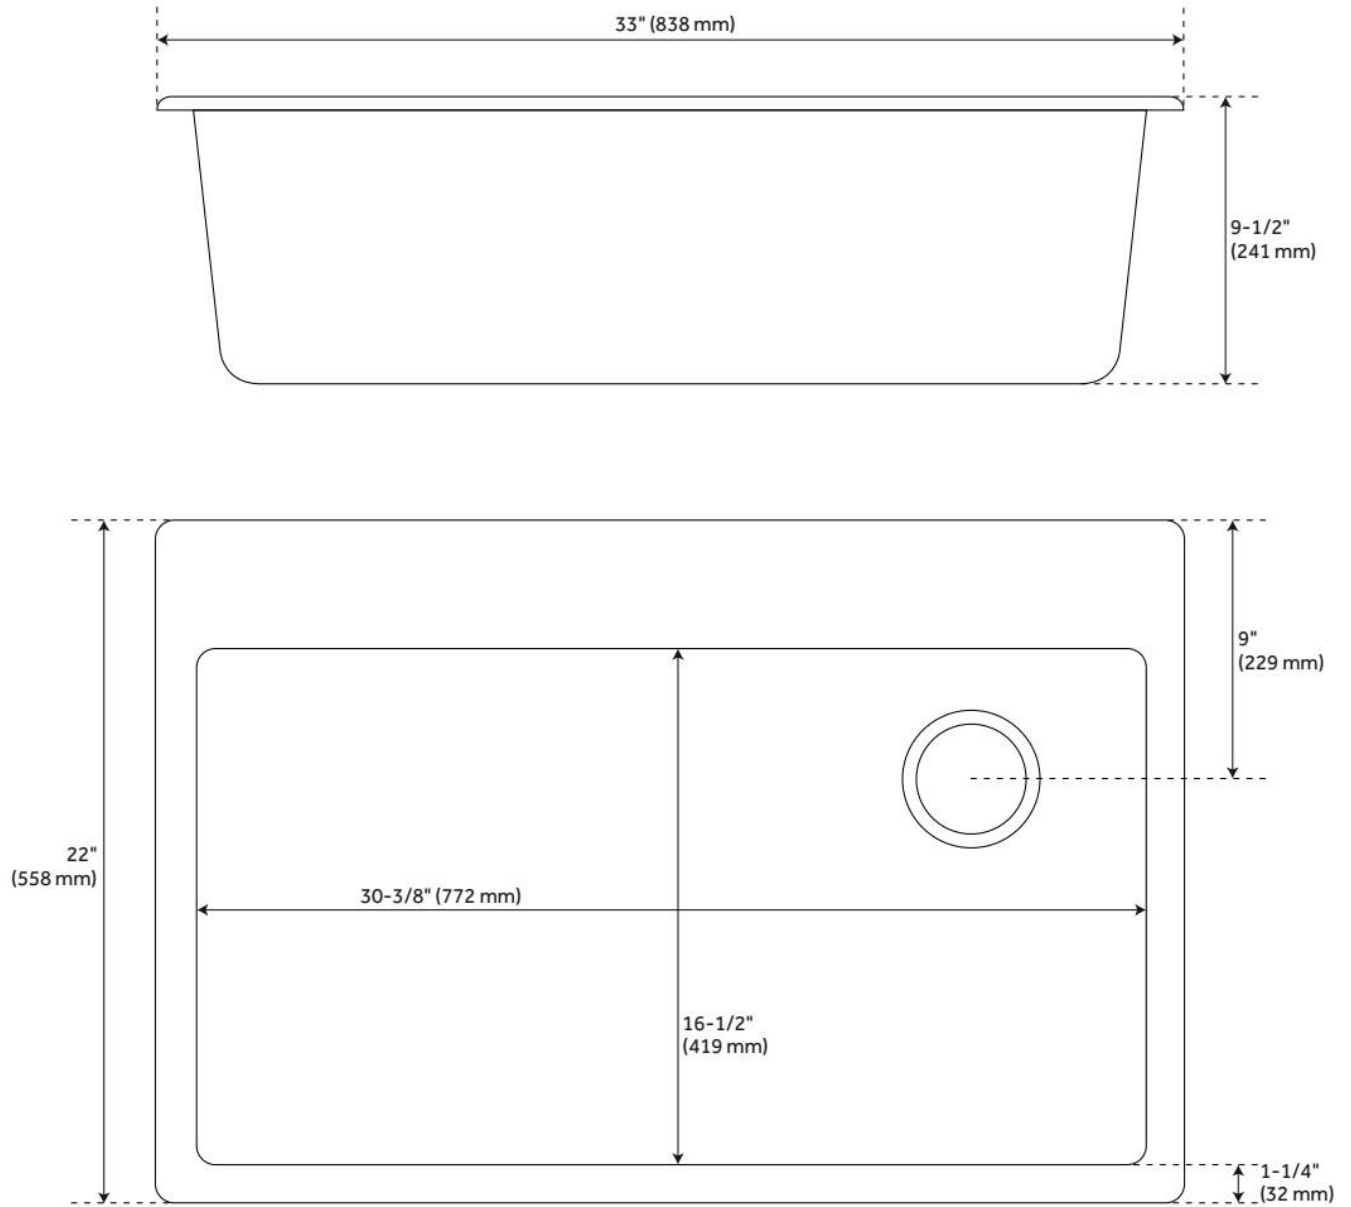

## FEATURES

Material: Granite Composite  
Product Finish: White  
Installation Type: Drop-In, Undermount  
Shape: Rectangle  
Drain Placement: Off-set Right  
Fits Drain Hole Size: 3-1/2"  
Faucet Centers: No Faucet Hole  
Overflow Hole: No  
Mounting Hardware Included: Yes

## ADDITIONAL FEATURES

- 36-inch minimum base cabinet width.
- It is recommended to have the sink at the job site before cutting cabinet or counter top.
- Resistant to heat, stains, and scratches.

REVISED 7/9/2024

# 33" TOTTEN GRANITE COMPOSITE DROP-IN KITCHEN SINK - WHITE

SKU: 447667  
Code: SHGR1B3322

REVISED 7/9/2024