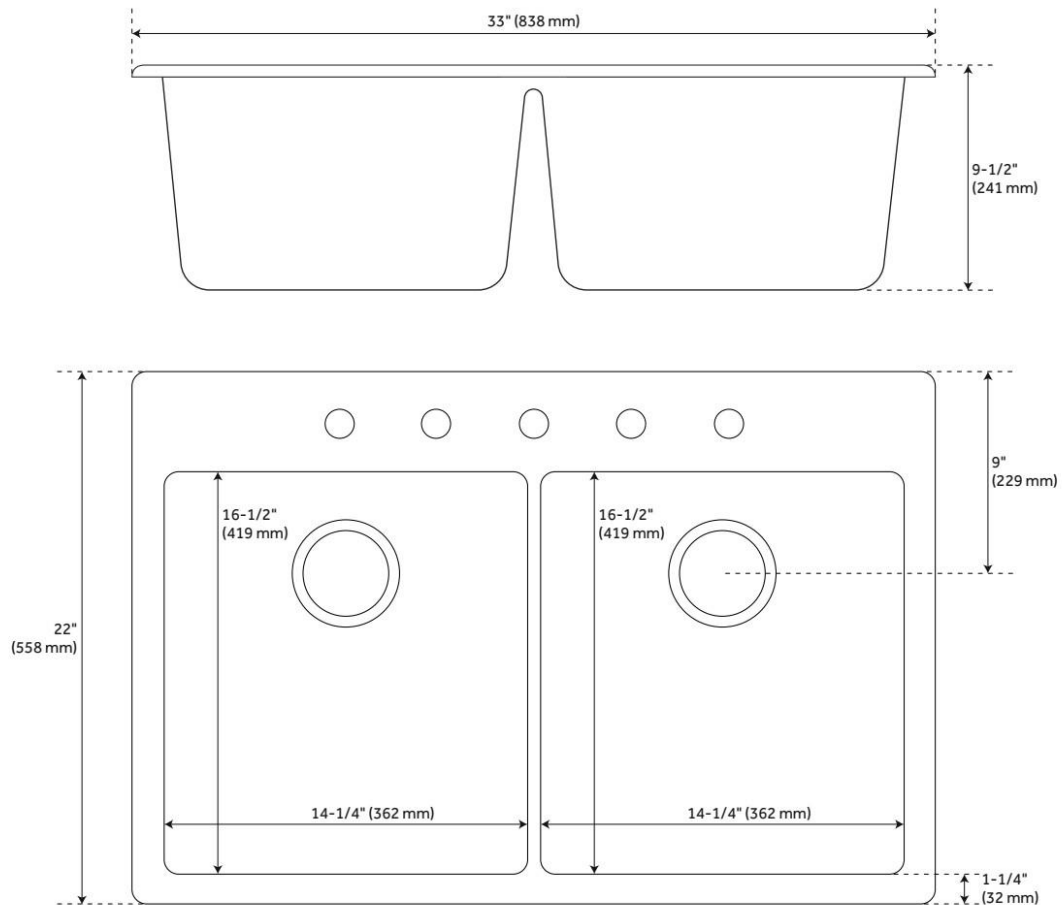

33" TOTTEN DOUBLE-BOWL GRANITE COMPOSITE UNDERMOUNT KITCHEN SINK - BLACK

SKU: 447668
Code: SHGR2B3322

FEATURES

Material: Granite Composite
Product Finish: Black
Installation Type: Undermount, Drop-In
Shape: Rectangle
Drain Placement: Center Rear
Fits Drain Hole Size: 3-1/2"
Faucet Centers: No Faucet Hole
Overflow Hole: No
Mounting Hardware Included: Yes

CSA B45.5/IAPMO Z124, Massachusetts Accepted, LISTED ID: SHGR2B3322BL

ADDITIONAL FEATURES

- 36-inch minimum base cabinet width.
- It is recommended to have the sink at the job site before cutting cabinet or counter top.
- Resistant to heat, stains, and scratches.

REVISED 7/11/2024

33" TOTTEN DOUBLE-BOWL GRANITE COMPOSITE UNDERMOUNT KITCHEN SINK - BLACK

SKU: 447668
Code: SHGR2B3322

33" TOTTEN DOUBLE-BOWL GRANITE COMPOSITE UNDERMOUNT SINK - BLACK

SKU: 948467
SHGR2B3322BL