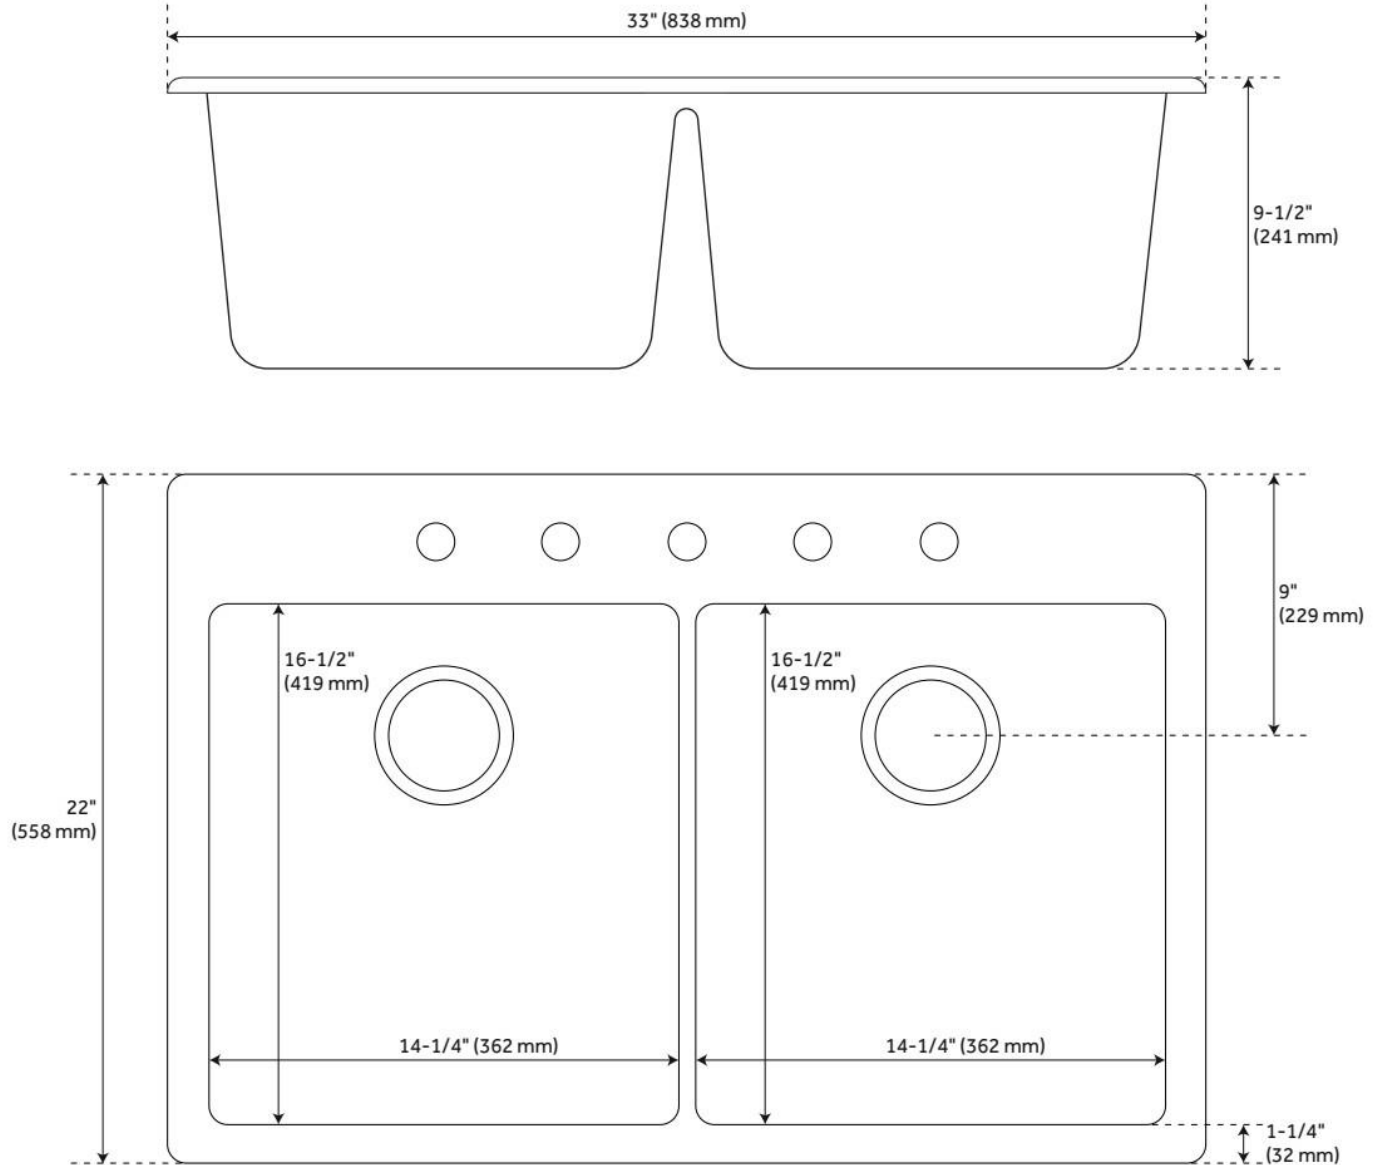

33" TOTTEN DOUBLE-BOWL GRANITE COMPOSITE DUAL-MOUNT KITCHEN SINK - DROP-IN OR

SKU: 447668
Code: SHGR2B3322

FEATURES

Material: Granite Composite
Product Finish: Black
Installation Type: Drop-In, Undermount
Shape: Rectangle
Drain Placement: Center Rear
Fits Drain Hole Size: 3-1/2"
Faucet Centers: No Faucet Hole
Overflow Hole: No
Mounting Hardware Included: Yes

CSA B45.5/IAPMO Z124, Massachusetts Accepted, LISTED ID: SHGR2B3322BL

ADDITIONAL FEATURES

- Installation Type: drop-in or undermount
- 36-inch minimum base cabinet width.
- It is recommended to have the sink at the job site before cutting cabinet or counter top.
- Resistant to heat, stains, and scratches.

REVISED 10/3/2024

33" TOTTEN DOUBLE-BOWL GRANITE COMPOSITE DUAL-MOUNT KITCHEN SINK - DROP-IN OR

SKU: 447668
Code: SHGR2B3322

REVISED 10/3/2024