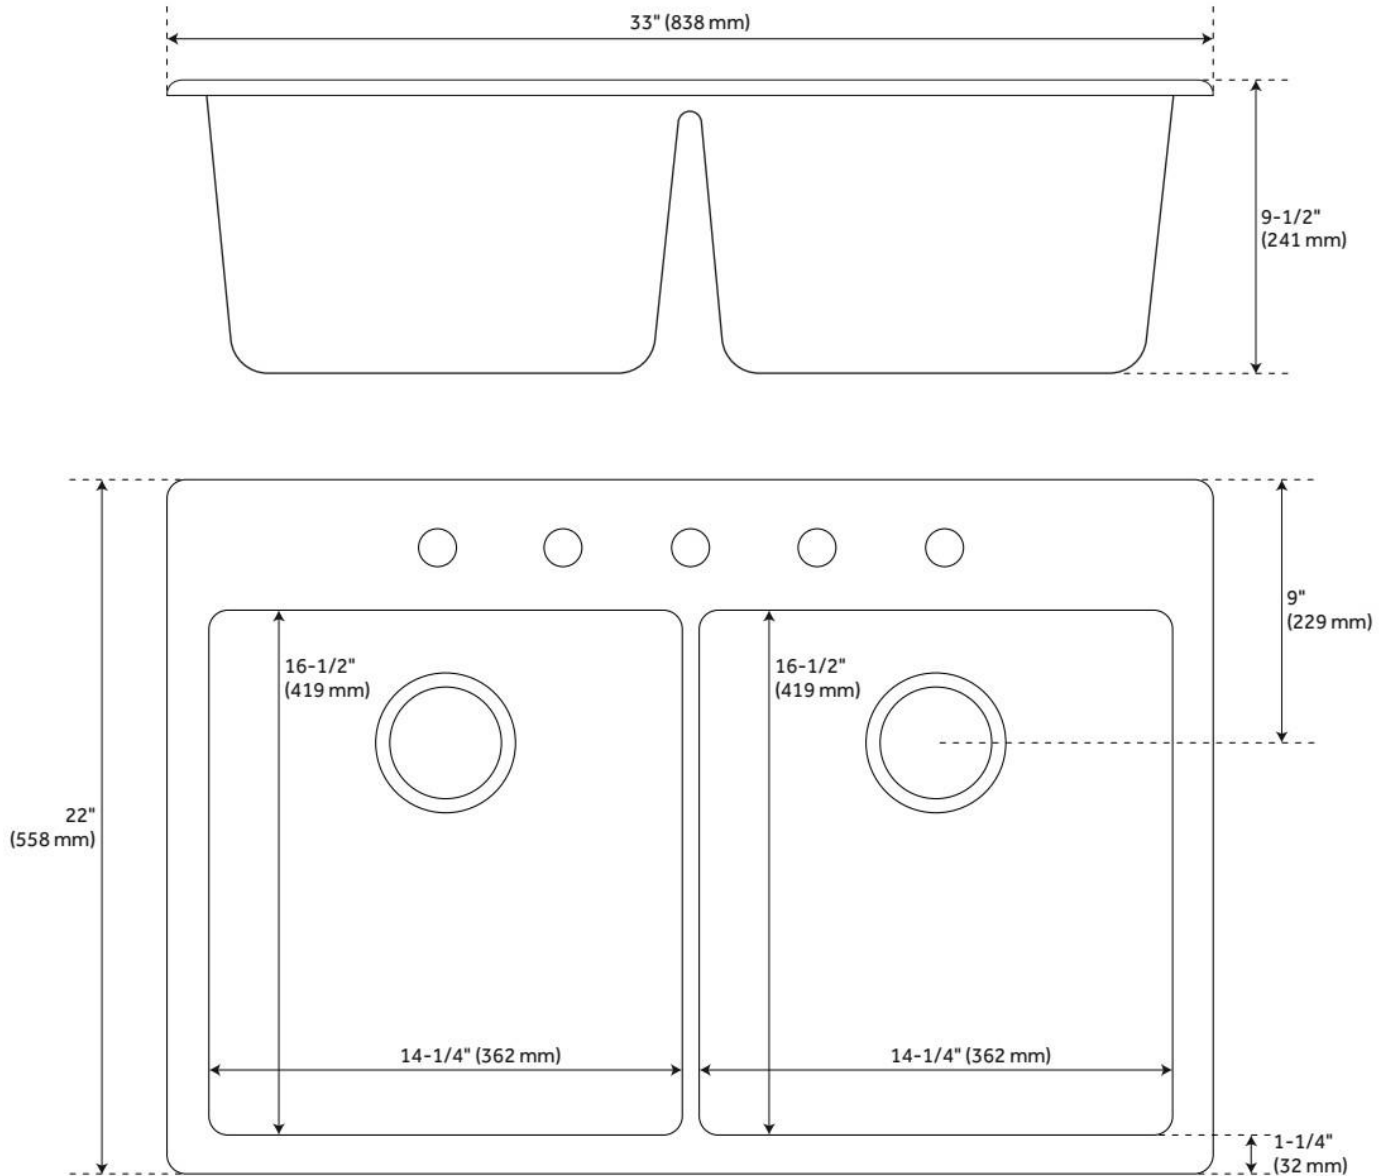

## FEATURES

Material: Granite Composite  
Product Finish: Black  
Installation Type: Drop-In, Undermount  
Shape: Rectangle  
Drain Placement: Center Rear  
Fits Drain Hole Size: 3-1/2"  
Faucet Centers: No Faucet Hole  
Overflow Hole: No  
Mounting Hardware Included: Yes

## ADDITIONAL FEATURES

- 36-inch minimum base cabinet width.
- It is recommended to have the sink at the job site before cutting cabinet or counter top.
- Resistant to heat, stains, and scratches.

REVISED 7/9/2024

# 33" TOTTEN DOUBLE-BOWL GRANITE COMPOSITE DROP-IN KITCHEN SINK - BLACK

SKU: 447669  
Code: SHGR2B3322

REVISED 7/9/2024