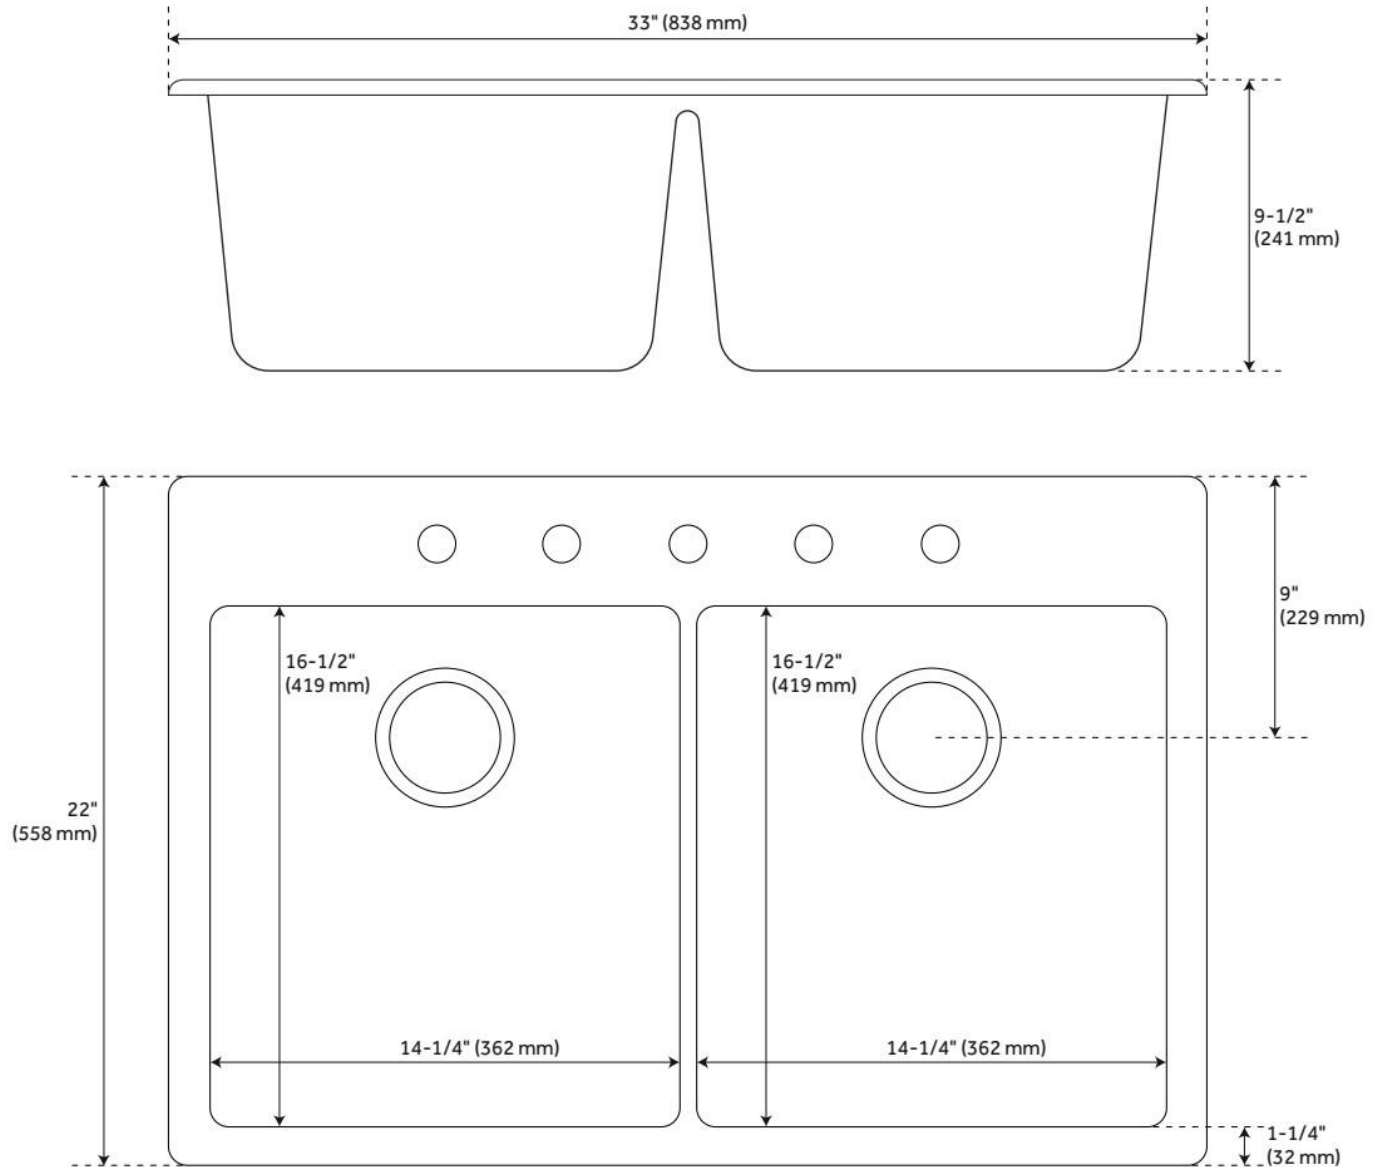

33" TOTTEN DOUBLE-BOWL GRANITE COMPOSITE DUAL-MOUNT KITCHEN SINK - DROP-IN OR

SKU: 447672
Code: SHGR2B3322

FEATURES

Material: Granite Composite
Product Finish: White
Installation Type: Drop-In, Undermount
Shape: Rectangle
Drain Placement: Center Rear
Fits Drain Hole Size: 3-1/2"
Faucet Centers: No Faucet Hole
Overflow Hole: No
Mounting Hardware Included: Yes

CSA B45.5/IAPMO Z124, Massachusetts Accepted, LISTED ID: SHGR2B3322WH

ADDITIONAL FEATURES

- Installation Type: drop-in or undermount
- 36-inch minimum base cabinet width.
- It is recommended to have the sink at the job site before cutting cabinet or counter top.
- Resistant to heat, stains, and scratches.

REVISED 10/3/2024

33" TOTTEN DOUBLE-BOWL GRANITE COMPOSITE DUAL-MOUNT KITCHEN SINK - DROP-IN OR

SKU: 447672
Code: SHGR2B3322

REVISED 10/3/2024