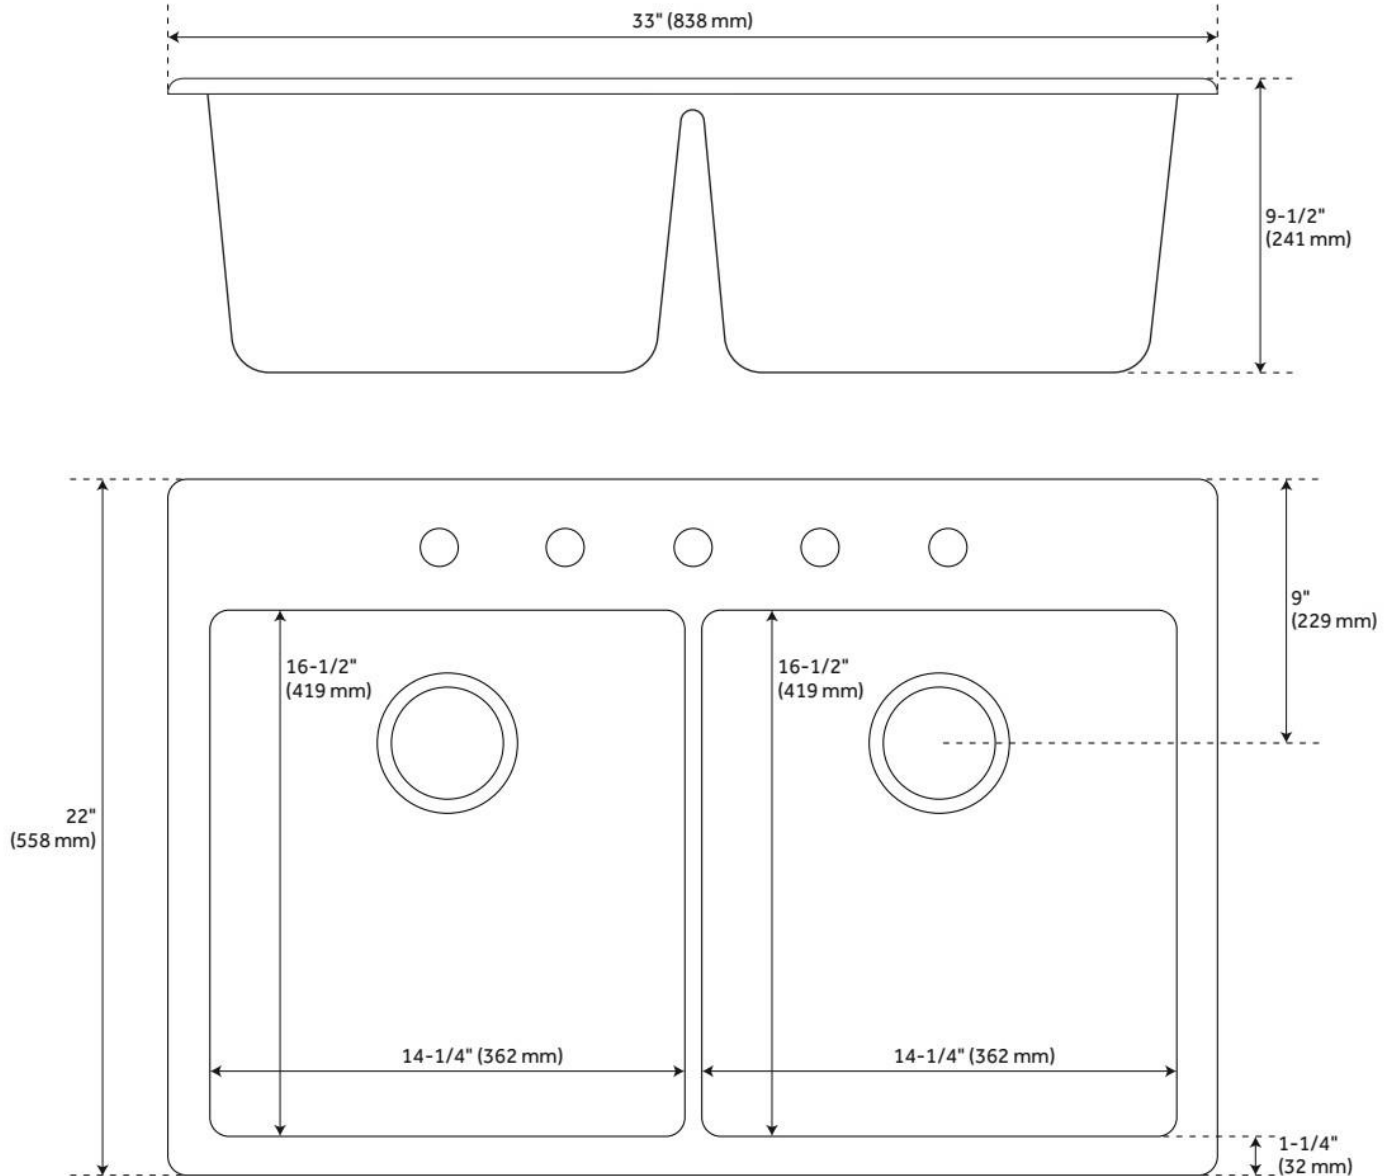

33" TOTTEN DOUBLE-BOWL GRANITE COMPOSITE DROP-IN KITCHEN SINK - WHITE

SKU: 447673
Code: SHGR2B3322

FEATURES

Material: Granite Composite
Product Finish: White
Installation Type: Drop-In, Undermount
Shape: Rectangle
Drain Placement: Center Rear
Fits Drain Hole Size: 3-1/2"
Faucet Centers: No Faucet Hole
Overflow Hole: No
Mounting Hardware Included: Yes

CSA B45.5/IAPMO Z124, Massachusetts Accepted, LISTED ID: SHGR2B3322WH

ADDITIONAL FEATURES

- 36-inch minimum base cabinet width.
- It is recommended to have the sink at the job site before cutting cabinet or counter top.
- Resistant to heat, stains, and scratches.

REVISED 7/9/2024

33" TOTTEN DOUBLE-BOWL GRANITE COMPOSITE DROP-IN KITCHEN SINK - WHITE

SKU: 447673
Code: SHGR2B3322

REVISED 7/9/2024