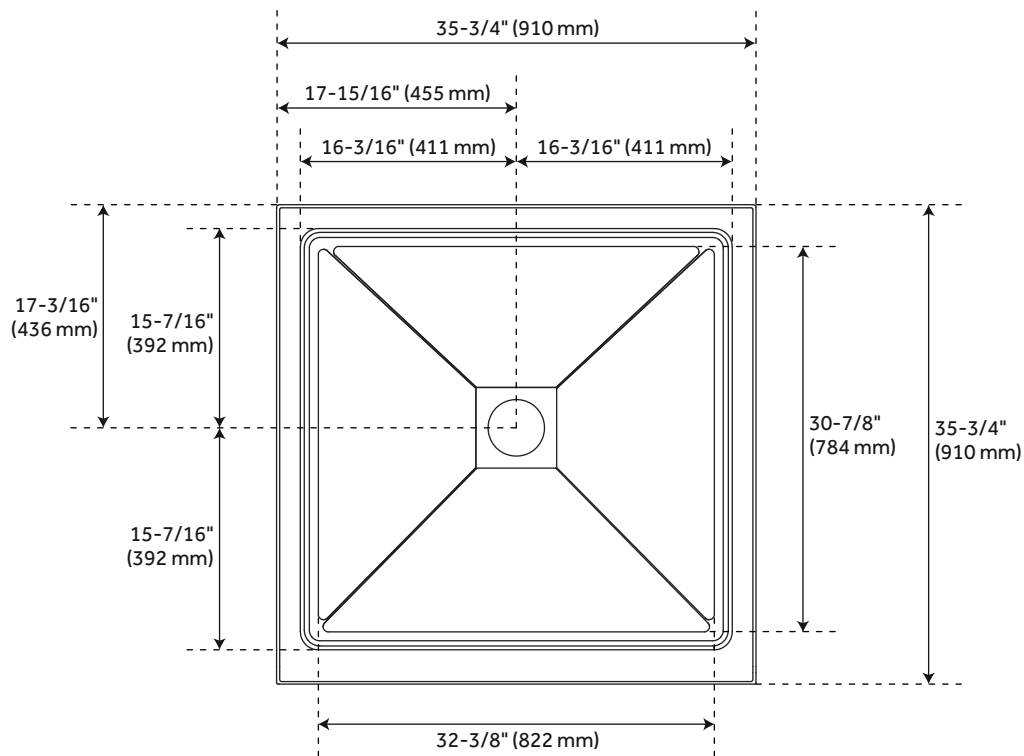

36" X 36" ACRYLIC SHOWER TRAY - CENTER DRAIN - WHITE

SKU: 447768
Code: SHSB3636

FEATURES

Design: Modern
Product Finish: White
Material: Acrylic
Length: 35-3/4"
Width: 35-3/4"
Height: 3-3/4"
Assembly Required: No

REVISED 3/17/2023

36" X 36" ACRYLIC SHOWER TRAY - CENTER DRAIN - WHITE

SKU: 447768
Code: SHSB3636

ADDITIONAL FEATURES

- One-piece construction.
- Integral tile flange.
- Non-skid surface.

REVISED 3/17/2023

36" X 36" ACRYLIC SHOWER TRAY - CENTER DRAIN - WHITE

SKU: 447768

SHSB3636

All dimensions and specifications are nominal and may vary. Use actual products for accuracy in critical situations.