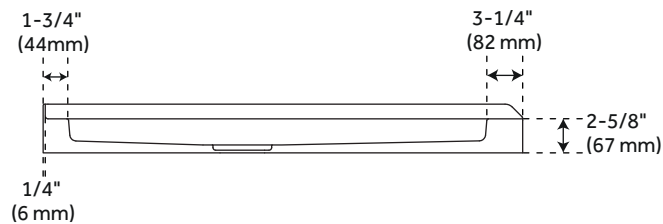

36" X 36" ACRYLIC SHOWER TRAY - CENTER DRAIN - WHITE

SKU: 447768
Code: SHSB3636

FEATURES

Design: Modern
Product Finish: White
Material: Acrylic
Length: 35-3/4"
Width: 35-3/4"
Height: 3-3/4"
Assembly Required: No

REVISED 3/17/2023

36" X 36" ACRYLIC SHOWER TRAY - CENTER DRAIN - WHITE

SKU: 447768
Code: SHSB3636

ADDITIONAL FEATURES

- One-piece construction.
- Integral tile flange.
- Non-skid surface.

REVISED 3/17/2023

36" X 36" ACRYLIC SHOWER TRAY - CENTER DRAIN - WHITE

SKU: 447768

SHSB3636

All dimensions and specifications are nominal and may vary. Use actual products for accuracy in critical situations.