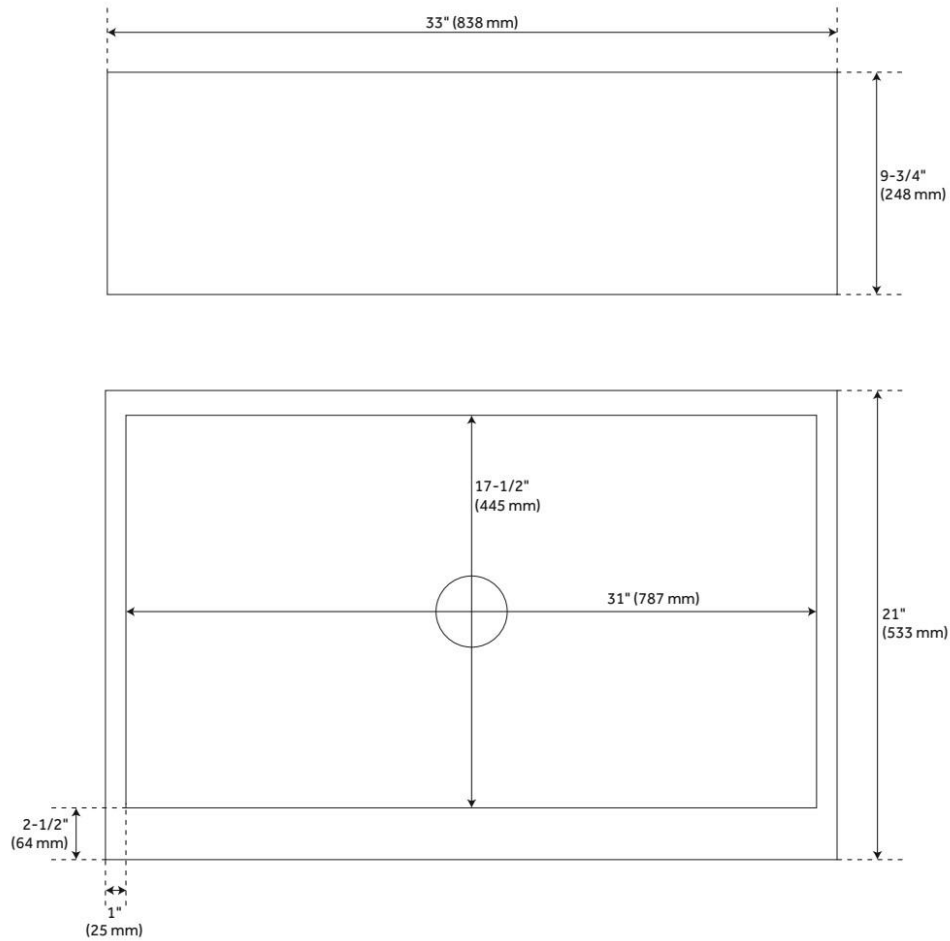

33" SITKA STAINLESS STEEL FARMHOUSE SINK

SKU: 447795
Code: SHSK3321AZA

33" SITKA STAINLESS STEEL FARMHOUSE SINK

SKU: 948497
SHSK3321ZA

All dimensions and specifications are nominal and may vary. Use actual products for accuracy in critical situations.

SIGNATURE HARDWARE

See Website For Warranty Information
signaturehardware.com/warranty

signaturehardware.com

REVISED 7/11/2024

SIGNATURE HARDWARE

See Website For Warranty Information
signaturehardware.com/warranty

signaturehardware.com