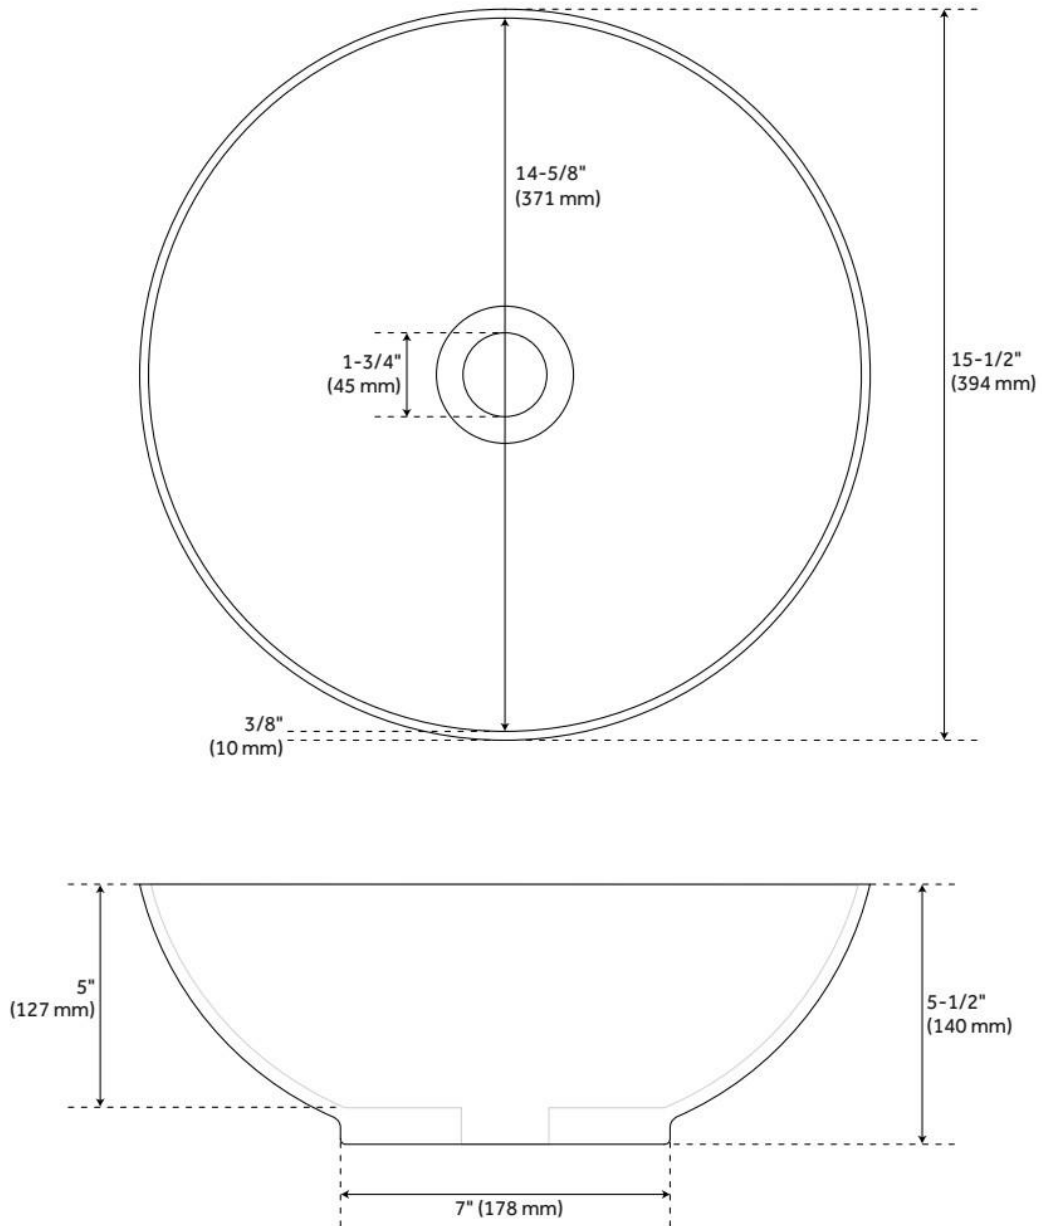

SARASOTA WHITE ROUND FIRECLAY VESSEL SINK

SKU: 447953
Code: SHSR100

FEATURES

Material: Fireclay
Product Finish: White
Installation Type: Vessel
Shape: Round
Drain Placement: Center
Fits Drain Hole Size: 1-3/4"
Faucet Centers: No Faucet Hole
Overflow Hole: No
Mounting Hardware Included: No

ASME A112.19.2/CSA B45.1, Massachusetts Accepted, LISTED ID: SHSR100WH

ADDITIONAL FEATURES

- When purchasing a vessel sink faucet, ensure the height to spout and spout reach will accommodate your sink.

REVISED 7/10/2024

SARASOTA WHITE ROUND FIRECLAY VESSEL SINK

SKU: 447953
Code: SHSR100

REVISED 7/10/2024