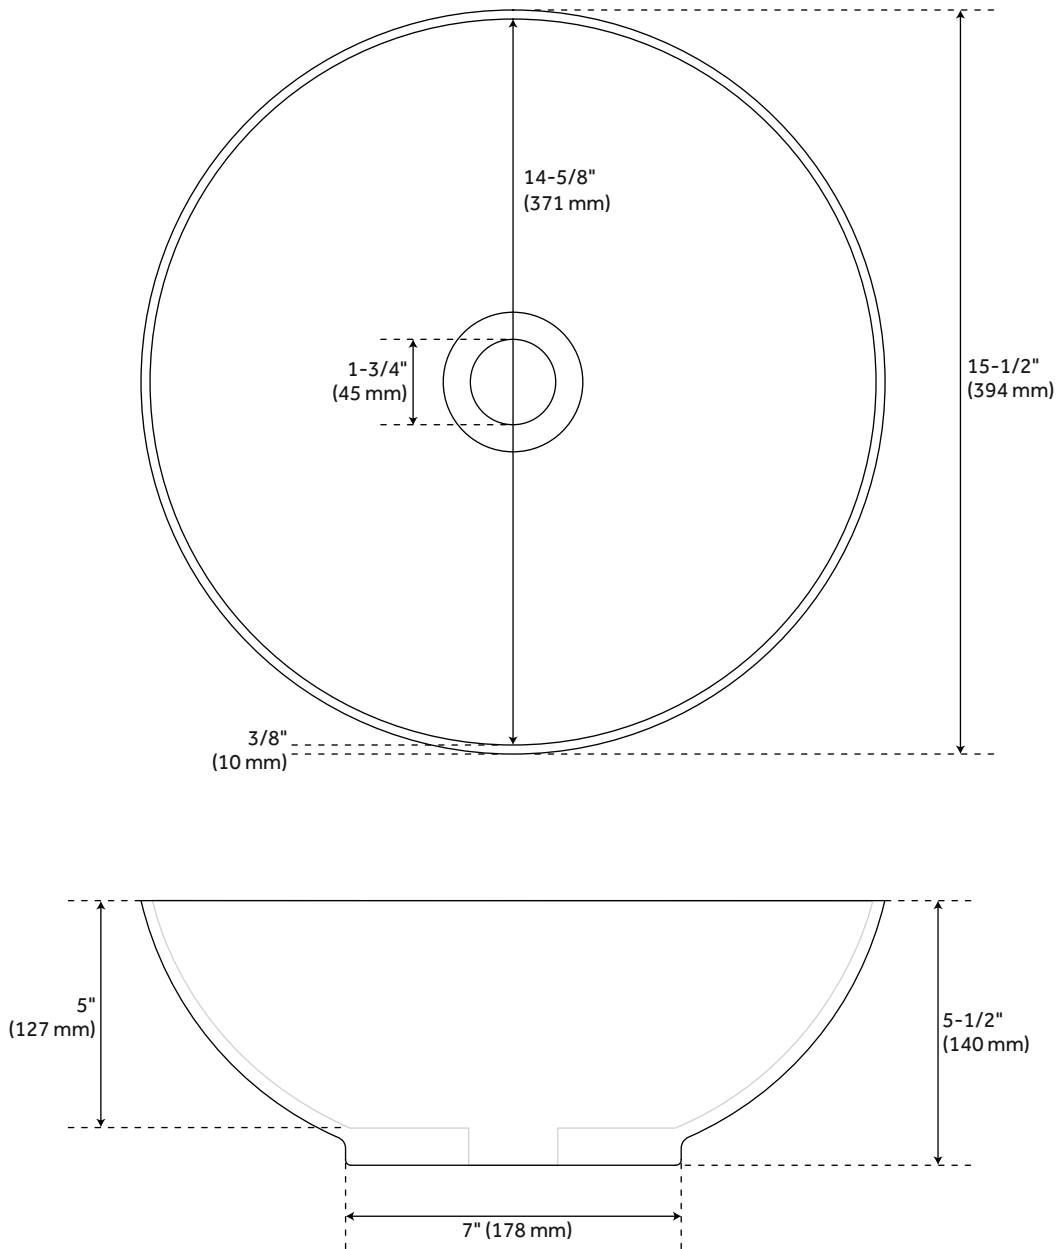

SARASOTA WHITE ROUND FIRECLAY VESSEL SINK

SKU: 447953
Code: SHSR100

FEATURES

Installation Type: Vessel
Material: Fireclay
Length: 15-1/2"
Width: 15-1/2"
Height: 5-1/2"
Sink Shape: Round
Number of Basins: 1
Sink Installation: Vessel
Faucet Centers: No Faucet Hole
Overflow Hole: No
Basin Length: 14-5/8"
Basin Width: 14-5/8"
Basin Depth: 5"
Rim Thickness: 3/8"
Fits Drain Hole Size: 1-3/4"
Drain Included: No
Faucet Included: No
Water Depth to Rim: 5"
Weight: 14.38

REVISED 2/2/2024

SARASOTA WHITE ROUND FIRECLAY VESSEL SINK

SKU: 447953
Code: SHSR100

ADDITIONAL FEATURES

- When purchasing a vessel sink faucet, ensure the height to spout and spout reach will accommodate your sink.

REVISED 2/2/2024

SARASOTA ROUND VITREOUS VESSEL SINK

All dimensions and specifications are nominal and may vary. Use actual products for accuracy in critical situations.