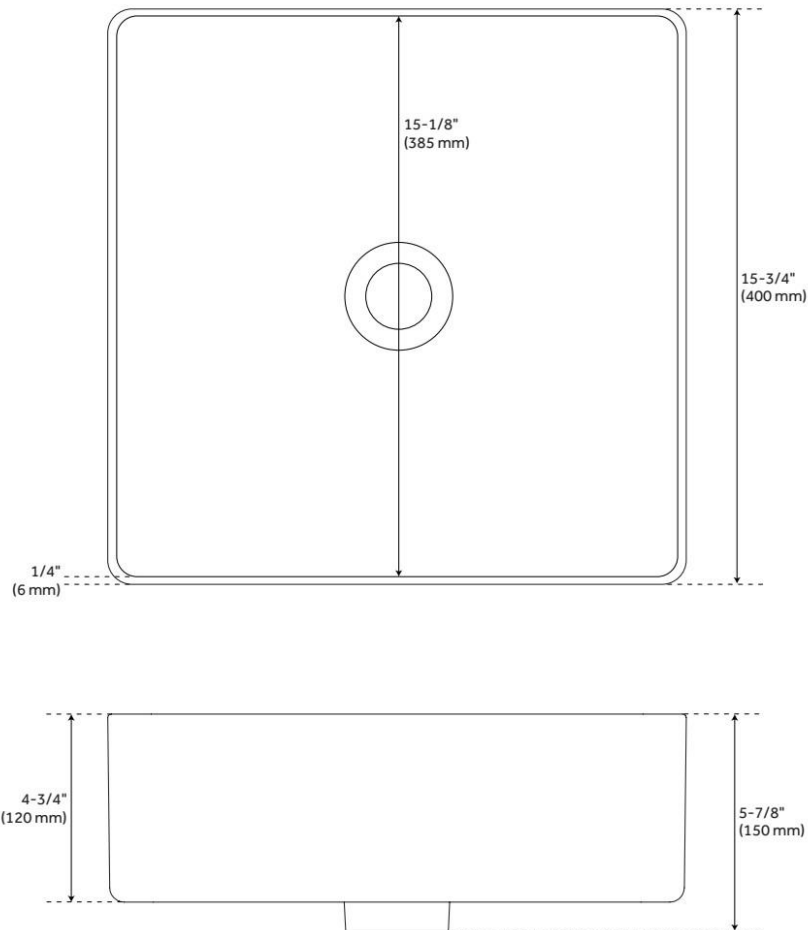

HIBISCUS WHITE SQUARE FIRECLAY VESSEL SINK

SKU: 447955
Code: SHV200

FEATURES

Material: Fireclay
Product Finish: White
Installation Type: Vessel
Shape: Square
Drain Placement: Center
Fits Drain Hole Size: 1-5/8"
Faucet Centers: No Faucet Hole
Overflow Hole: No
Mounting Hardware Included: No

ASME A112.19.2/CSA B45.1, Massachusetts Accepted, LISTED ID: SHV200WH

ADDITIONAL FEATURES

- Sink requires a 3" drain hole in the countertop for proper fitment. Drilling may be needed to accommodate.
- When purchasing a vessel sink faucet, ensure the height to spout and spout reach will accommodate your sink.
- No faucet holes; requires wall mount or counter-mount vessel faucet

REVISED 7/9/2024

HIBISCUS WHITE SQUARE FIRECLAY VESSEL SINK

SKU: 447955
Code: SHV200

HIBISCUS SQUARE FIRECLAY VESSEL SINK - WHITE

All dimensions and specifications are nominal and may vary. Use actual products for accuracy in critical situations.