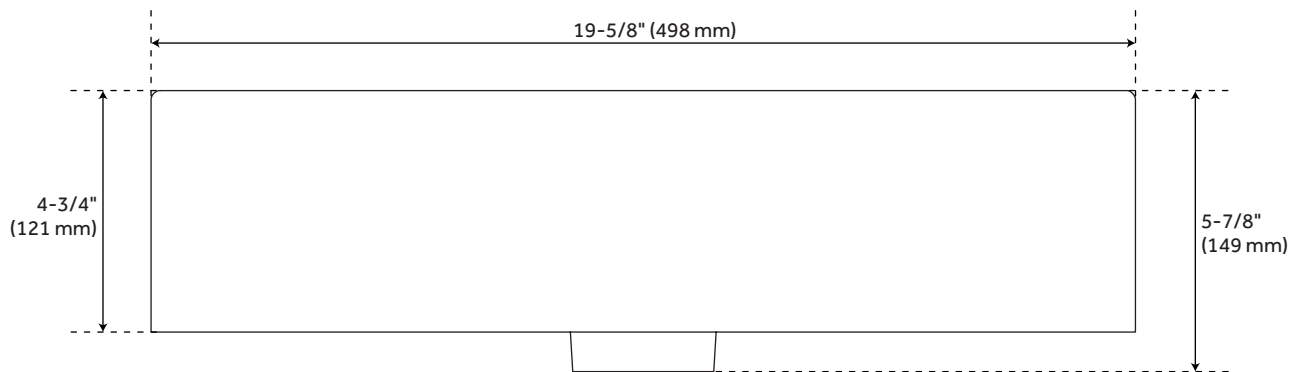

HIBISCUS WHITE RECTANGULAR FIRECLAY VESSEL SINK

SKU: 447956
Code: SHV300

FEATURES

Installation Type: Vessel
Material: Fireclay
Length: 19-5/8"
Width: 13-3/4"
Height: 5-7/8"
Sink Shape: Rectangle
Number of Basins: 1
Sink Installation: Vessel
Faucet Centers: No Faucet Hole
Overflow Hole: No
Basin Length: 19"
Basin Width: 13-3/16"
Basin Depth: 3-3/4"
Rim Thickness: 1/4"
Fits Drain Hole Size: 1-5/8"
Drain Included: No
Faucet Included: No
Water Depth to Rim: 3-3/4"
Weight: 21.08

REVISED 2/2/2024

HIBISCUS WHITE RECTANGULAR FIRECLAY VESSEL SINK

SKU: 447956
Code: SHV300

ADDITIONAL FEATURES

- Sink requires a 3" drain hole in the countertop for proper fitment. Drilling may be needed to accommodate.
- When purchasing a vessel sink faucet, ensure the height to spout and spout reach will accommodate your sink.
- No faucet holes; requires wall mount or counter-mount vessel faucet

REVISED 2/2/2024

HIBISCUS RECTANGULAR FIRECLAY VESSEL SINK - WHITE

All dimensions and specifications are nominal and may vary. Use actual products for accuracy in critical situations.