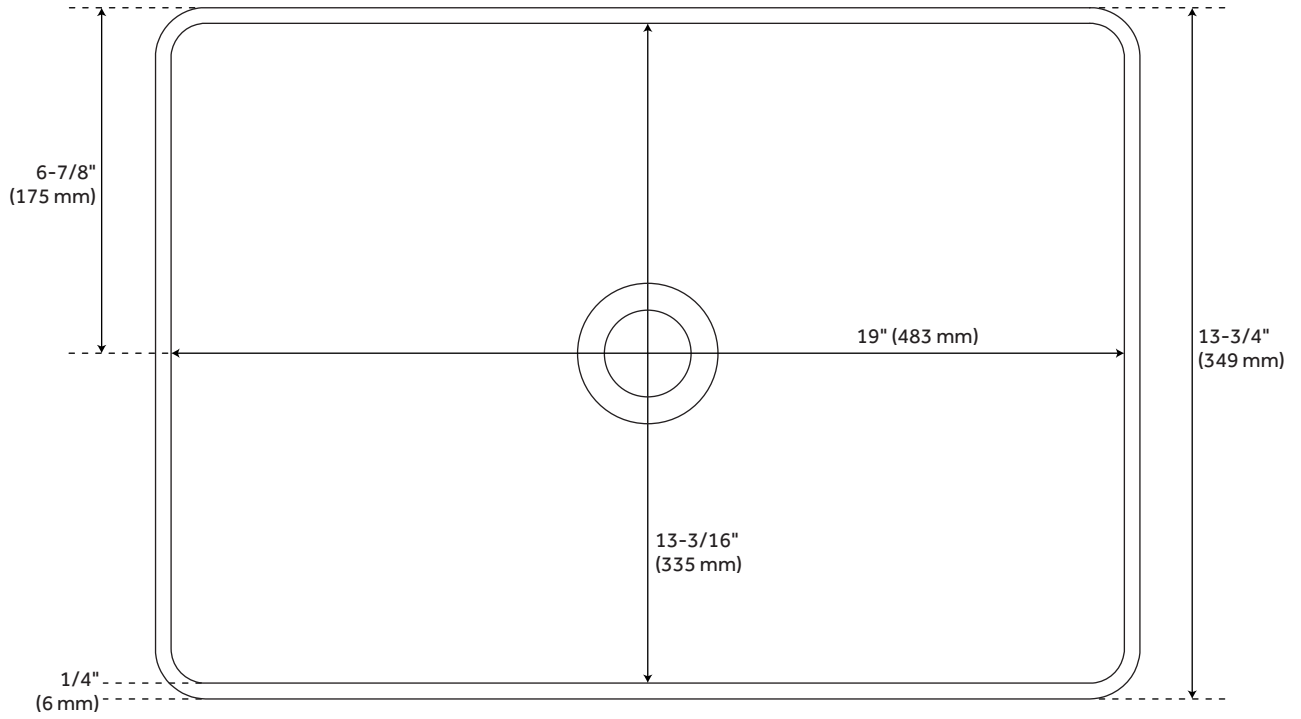

HIBISCUS WHITE RECTANGULAR FIRECLAY VESSEL SINK

SKU: 447956
Code: SHV300

FEATURES

Installation Type: Vessel
Material: Fireclay
Length: 19-5/8"
Width: 13-3/4"
Height: 5-7/8"
Sink Shape: Rectangle
Number of Basins: 1
Sink Installation: Vessel
Faucet Centers: No Faucet Hole
Overflow Hole: No
Basin Length: 19"
Basin Width: 13-3/16"
Basin Depth: 3-3/4"
Rim Thickness: 1/4"
Fits Drain Hole Size: 1-5/8"
Drain Included: No
Faucet Included: No
Water Depth to Rim: 3-3/4"
Weight: 21.08

REVISED 2/2/2024

HIBISCUS WHITE RECTANGULAR FIRECLAY VESSEL SINK

SKU: 447956
Code: SHV300

ADDITIONAL FEATURES

- Sink requires a 3" drain hole in the countertop for proper fitment. Drilling may be needed to accommodate.
- When purchasing a vessel sink faucet, ensure the height to spout and spout reach will accommodate your sink.
- No faucet holes; requires wall mount or counter-mount vessel faucet

REVISED 2/2/2024

HIBISCUS RECTANGULAR FIRECLAY VESSEL SINK - WHITE

All dimensions and specifications are nominal and may vary. Use actual products for accuracy in critical situations.