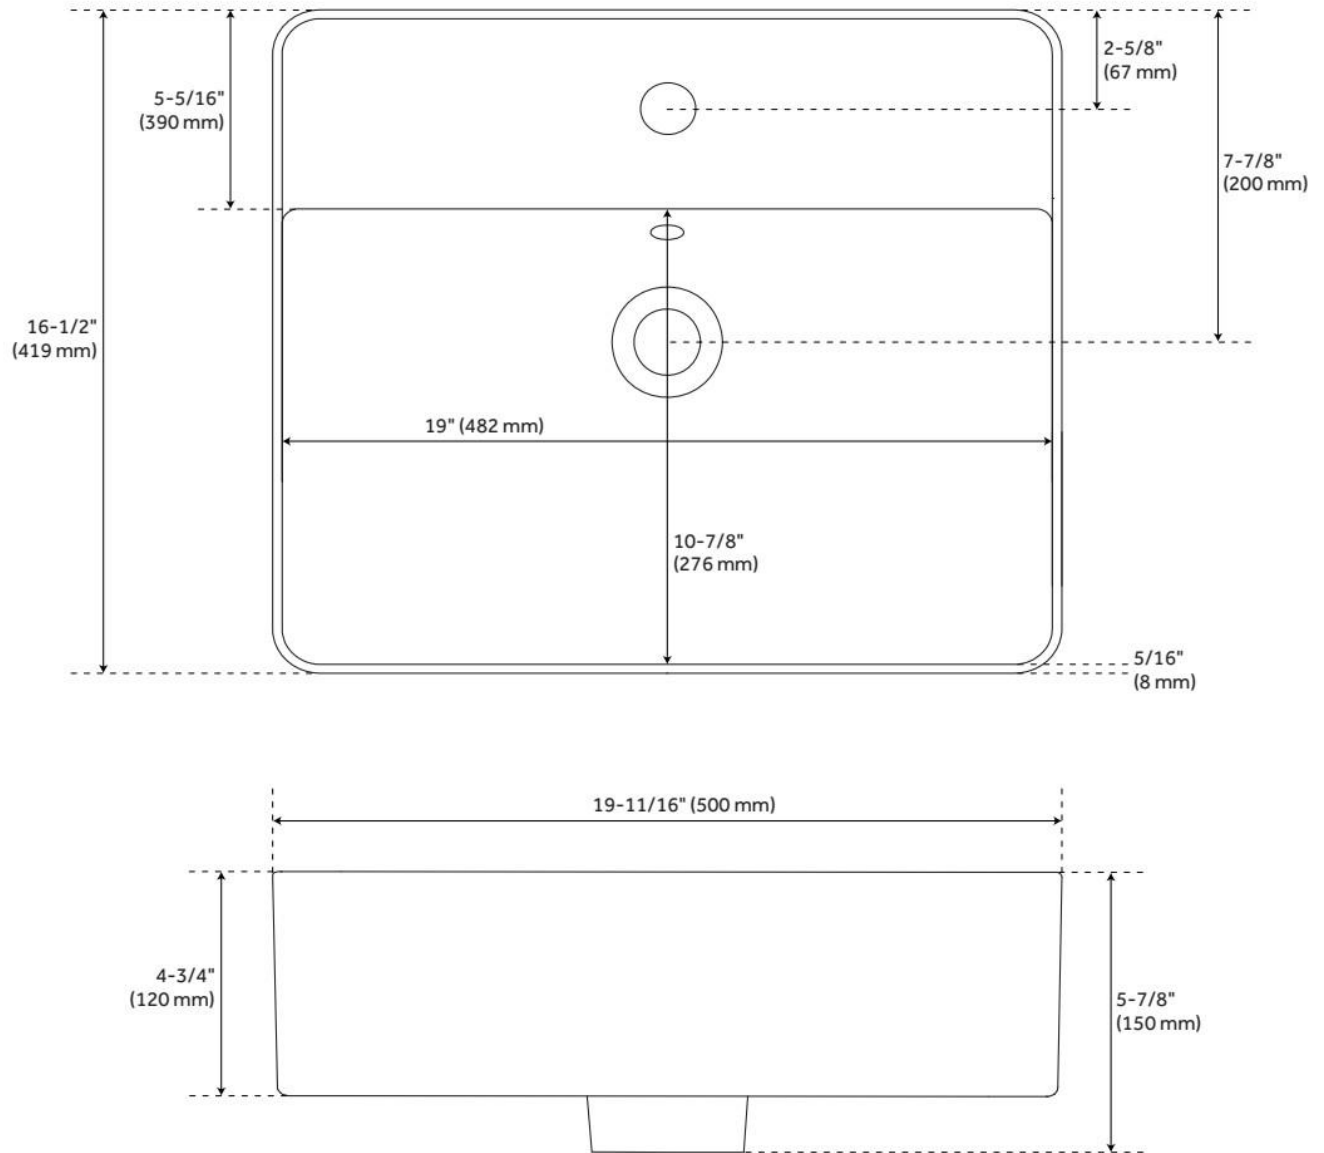

HIBISCUS WHITE RECTANGULAR FIRECLAY VESSEL SINK - SINGLE HOLE

SKU: 447957
Code: SHV301

REVISED 7/25/2024