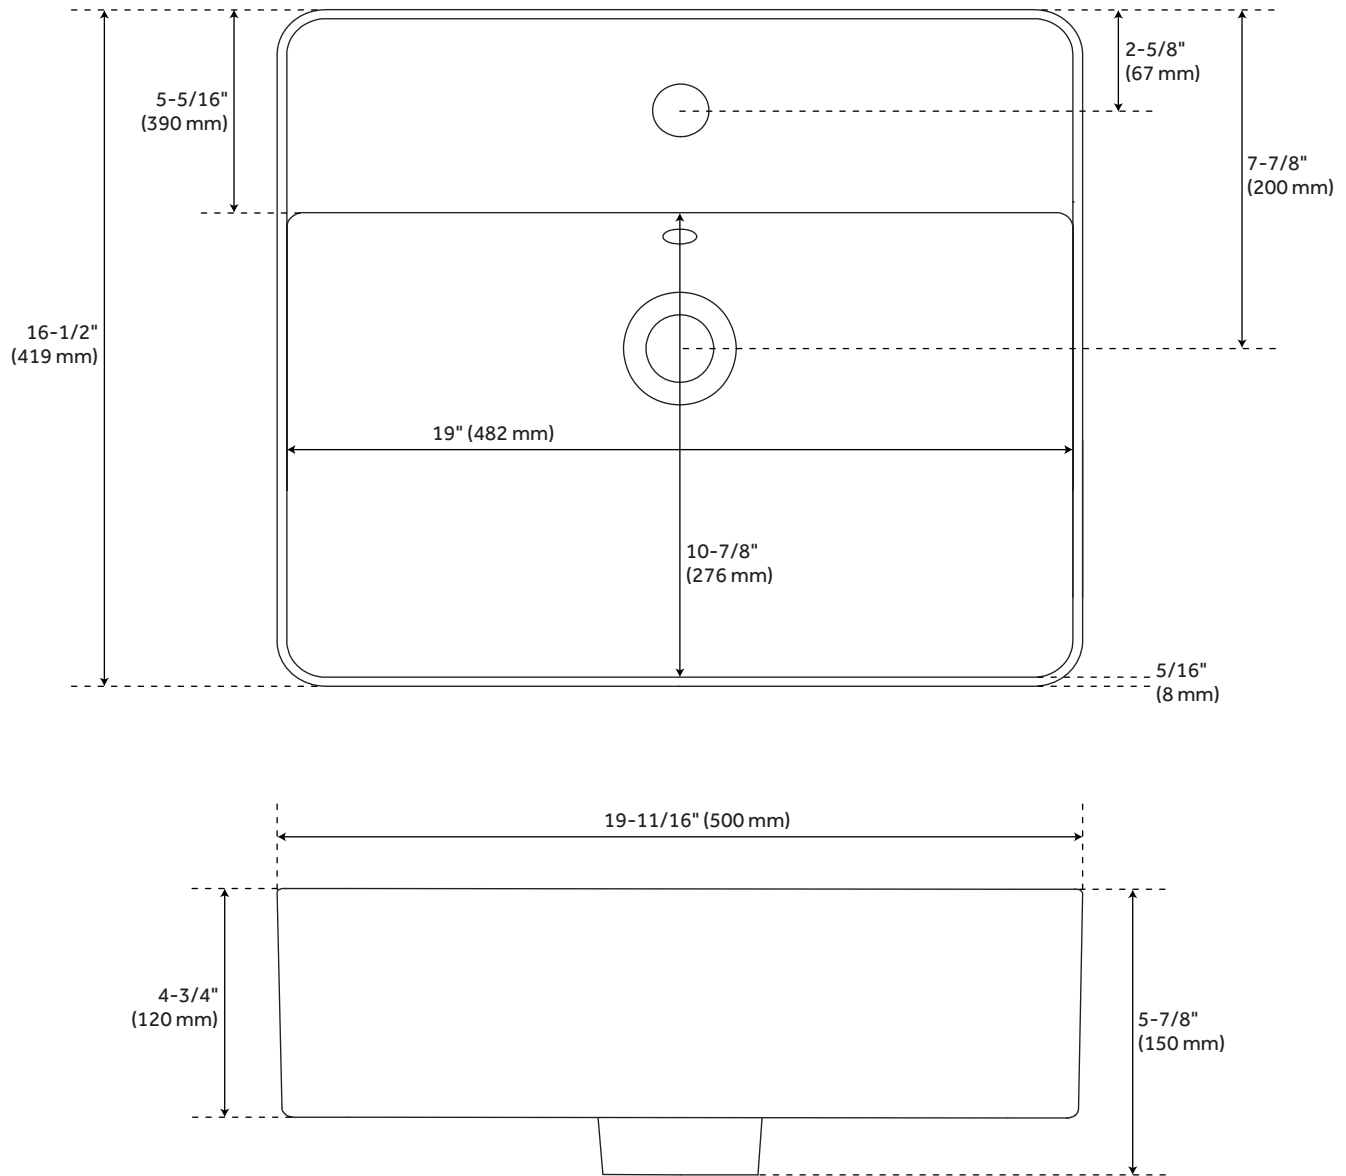

## FEATURES

Installation Type: Vessel  
Material: Fireclay  
Length: 19-11/16"  
Width: 16-1/2"  
Height: 5-7/8"  
Sink Shape: Rectangle  
Number of Basins: 1  
Sink Installation: Vessel  
Faucet Centers: Single-Hole  
Overflow Hole: Yes  
Basin Length: 19"  
Basin Width: 10-7/8"  
Basin Depth: 3-1/2"  
Rim Thickness: 5-16"  
Fits Drain Hole Size: 1-11/16"  
Drain Included: No  
Faucet Included: No  
Water Depth to Rim: 3-1/2"  
Weight: 33.8

# HIBISCUS WHITE RECTANGULAR FIRECLAY VESSEL SINK - SINGLE HOLE

SKU: 447957  
Code: SHV301

## ADDITIONAL FEATURES

- Sink requires a 3" drain hole in the countertop for proper fitment. Drilling may be needed to accommodate.

REVISED 2/2/2024

# HIBISCUS RECTANGULAR FIRECLAY VESSEL SINK - SINGLE-HOLE - WHITE

All dimensions and specifications are nominal and may vary. Use actual products for accuracy in critical situations.