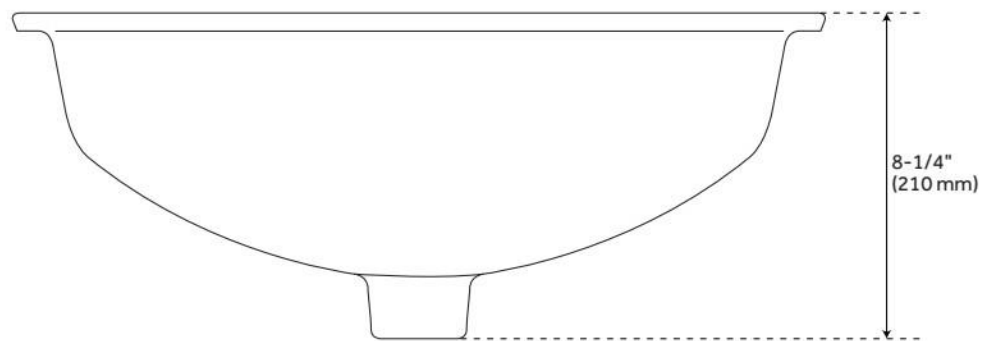

18" MYERS RECTANGULAR PORCELAIN UNDERMOUNT BATHROOM SINK WHITE - GLAZED

SKU: 447959
Code: SHU1812

REVISED 7/5/2024