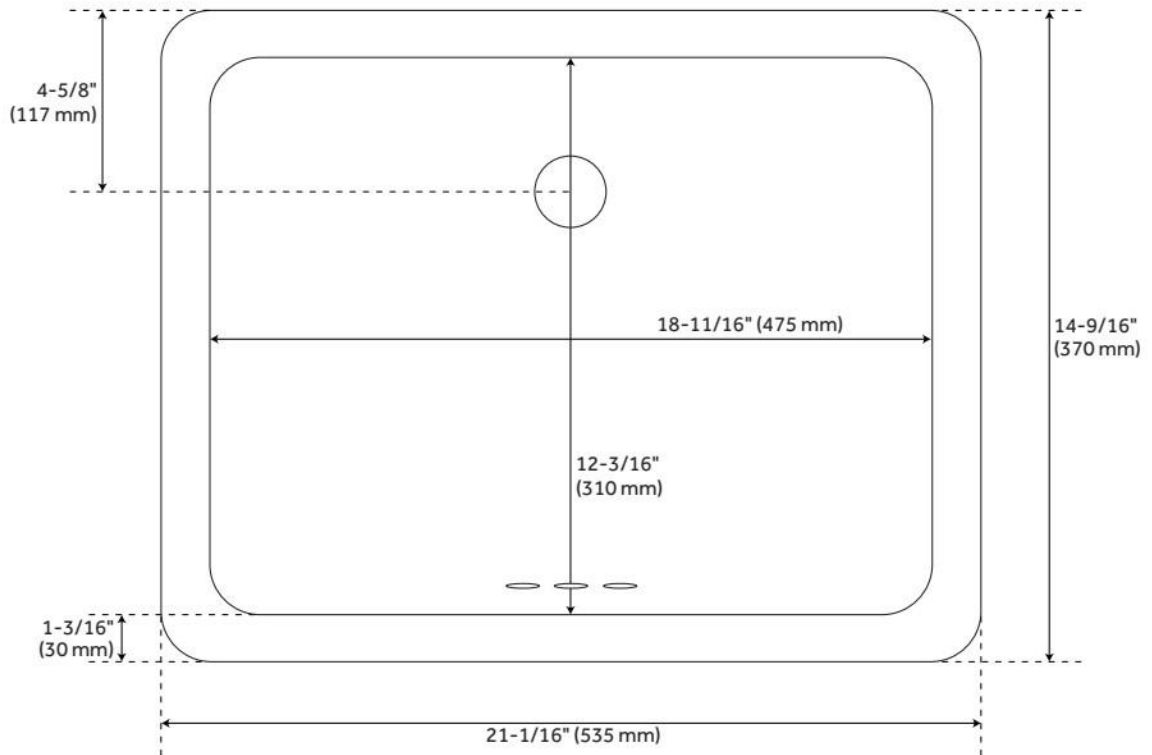

18" MYERS RECTANGULAR PORCELAIN UNDERMOUNT BATHROOM SINK WHITE - GLAZED

SKU: 447959
Code: SHU1812

REVISED 7/5/2024