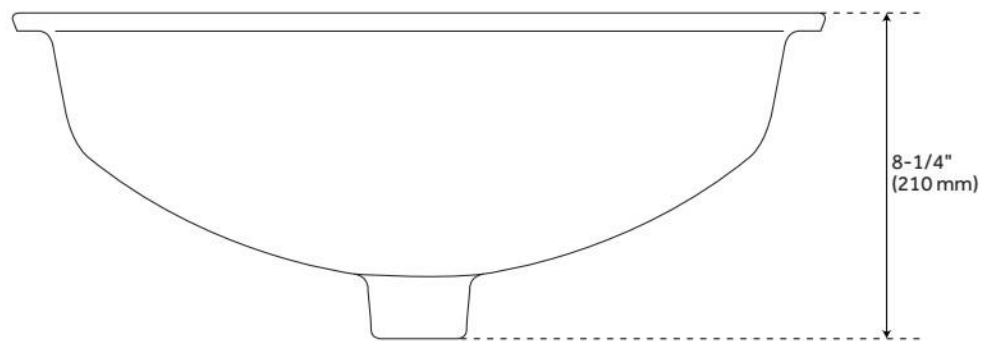

21" MYERS RECTANGULAR PORCELAIN UNDERMOUNT BATHROOM SINK WHITE - GLAZED

SKU: 447959
Code: SHU1812

FEATURES

Material: Porcelain
Product Finish: White
Installation Type: Undermount
Shape: Rectangle
Drain Placement: Center Rear
Fits Drain Hole Size: 1-1/2"
Faucet Centers: No Faucet Hole
Overflow Hole: Yes
Mounting Hardware Included: Yes

ASME A112.19.2/CSA B45.1, ICC/ANSI A117.1, Massachusetts Accepted, LISTED ID: SHU1812GWH

ADDITIONAL FEATURES

REVISED 4/17/2026

21" MYERS RECTANGULAR PORCELAIN UNDERMOUNT BATHROOM SINK WHITE - GLAZED

SKU: 447959
Code: SHU1812