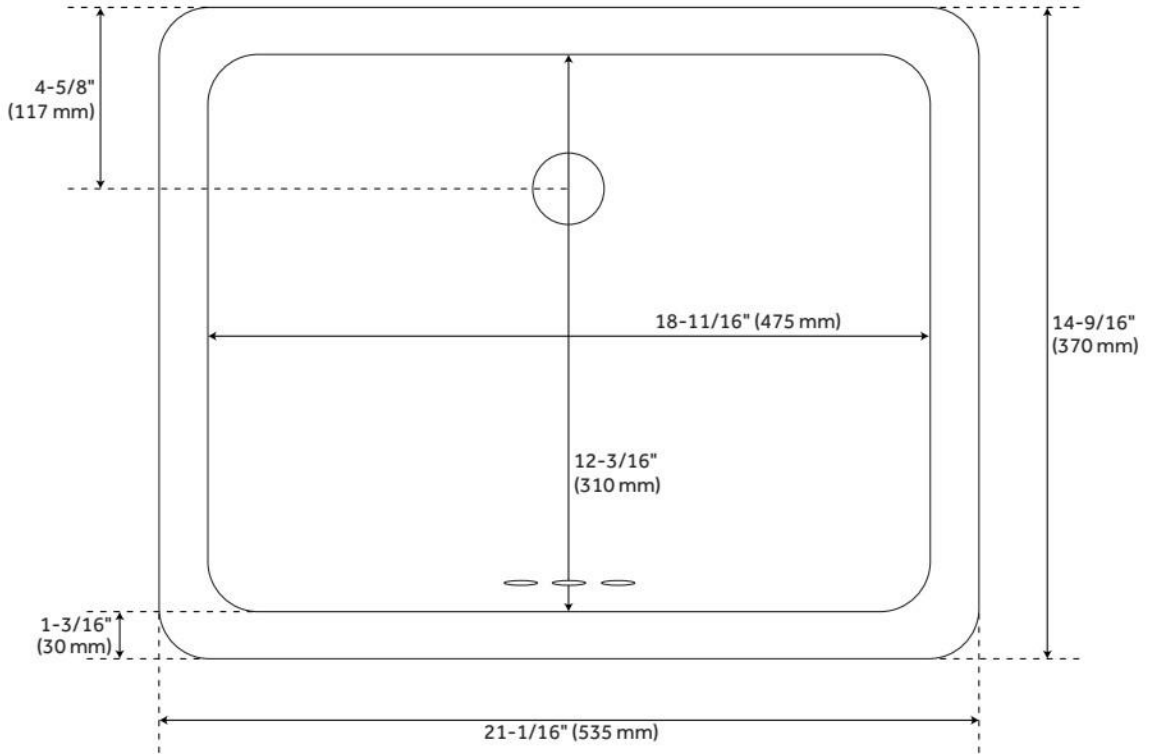

21" MYERS RECTANGULAR PORCELAIN UNDERMOUNT BATHROOM SINK WHITE - GLAZED

SKU: 447959
Code: SHU1812

FEATURES

Material: Porcelain
Product Finish: White
Installation Type: Undermount
Shape: Rectangle
Drain Placement: Center Rear
Fits Drain Hole Size: 1-1/2"
Faucet Centers: No Faucet Hole
Overflow Hole: Yes
Mounting Hardware Included: Yes

ASME A112.19.2/CSA B45.1, ICC/ANSI A117.1, Massachusetts Accepted, LISTED ID: SHU1812GWH

ADDITIONAL FEATURES

REVISED 4/17/2026

21" MYERS RECTANGULAR PORCELAIN UNDERMOUNT BATHROOM SINK WHITE - GLAZED

SKU: 447959
Code: SHU1812