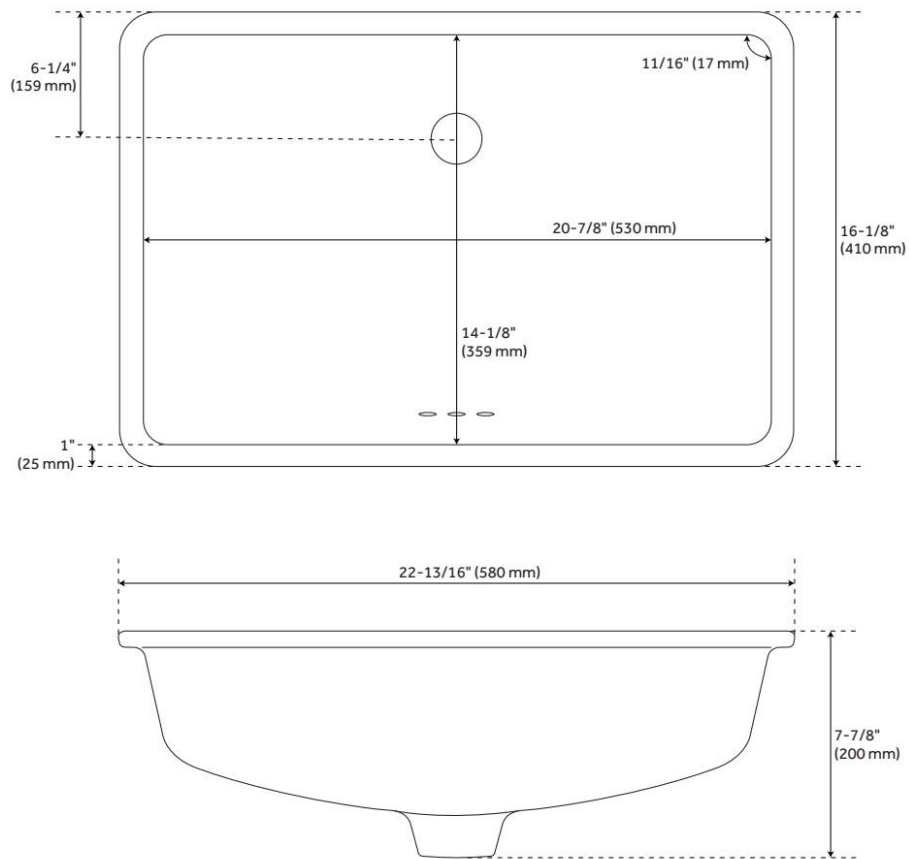

## FEATURES

Material: Porcelain  
Product Finish: White  
Installation Type: Undermount  
Shape: Rectangle  
Drain Placement: Center Rear  
Fits Drain Hole Size: 1-5/8"  
Faucet Centers: No Faucet Hole  
Overflow Hole: Yes  
Mounting Hardware Included: Yes

## 21" MYERS WHITE RECTANGULAR PORCELAIN UNDERMOUNT BATHROOM SINK

All dimensions and specifications are nominal and may vary. Use actual products for accuracy in critical situations.

 SIGNATURE HARDWARE