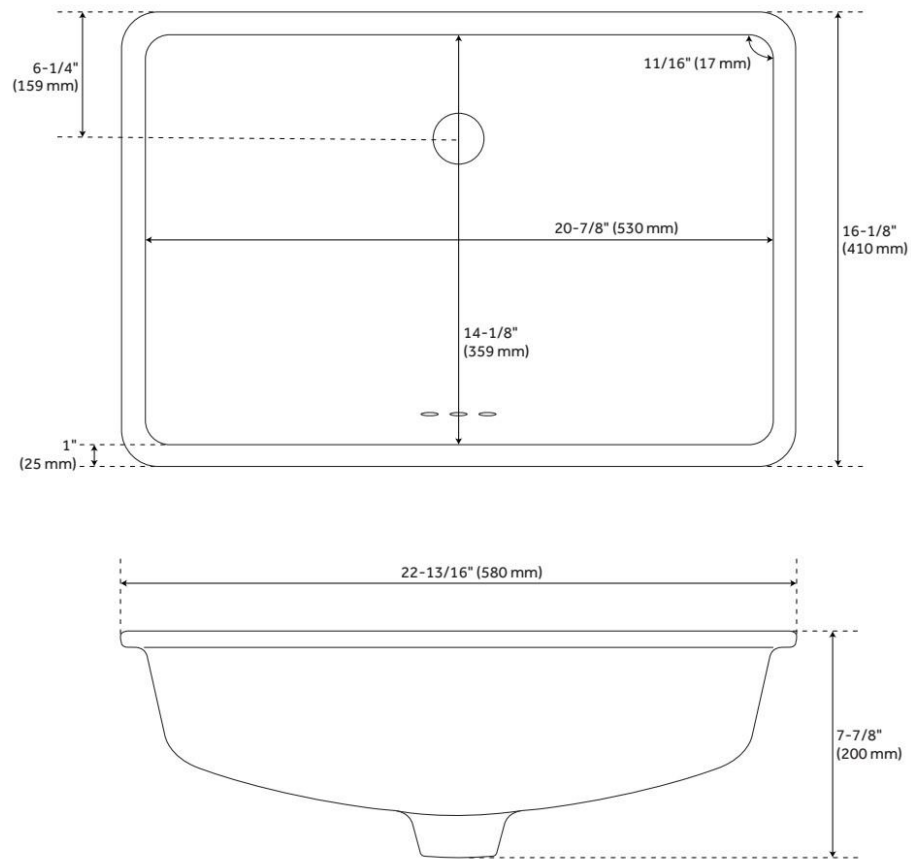

23" MYERS WHITE RECTANGULAR PORCELAIN UNDERMOUNT BATHROOM SINK

SKU: 447962
Code: SHU2114

FEATURES

Material: Porcelain
Product Finish: White
Installation Type: Undermount
Shape: Rectangle
Drain Placement: Center Rear
Fits Drain Hole Size: 1-5/8"
Faucet Centers: No Faucet Hole
Overflow Hole: Yes
Mounting Hardware Included: Yes

ASME A112.19.2/CSA B45.1, ICC/ANSI A117.1, Massachusetts Accepted, LISTED ID: SHU2114WH

ADDITIONAL FEATURES

REVISED 4/17/2026

23" MYERS WHITE RECTANGULAR PORCELAIN UNDERMOUNT BATHROOM SINK

SKU: 447962
Code: SHU2114

21" MYERS WHITE RECTANGULAR PORCELAIN UNDERMOUNT BATHROOM SINK

All dimensions and specifications are nominal and may vary. Use actual products for accuracy in critical situations.

 SIGNATURE HARDWARE

See Website For Warranty Information on
signaturehardware.com/warranty