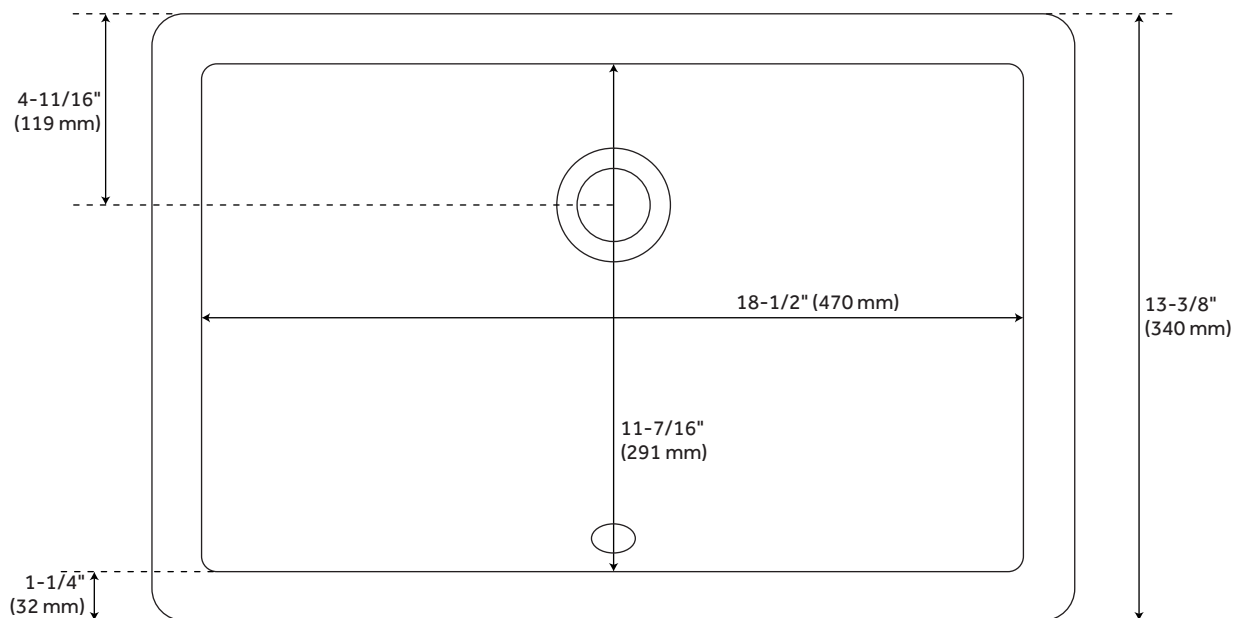

SAWGRASS WHITE RECTANGULAR PORCELAIN UNDERMOUNT BATHROOM SINK

SKU: 447963
Code: SHU1811

FEATURES

Installation Type: Undermount
Material: Porcelain
Length: 21"
Width: 13-3/8"
Height: 7-1/8"
Sink Shape: Rectangle
Number of Basins: 1
Sink Installation: Undermount
Faucet Centers: No Faucet Hole
Overflow Hole: Yes
Basin Length: 18-1/2"
Basin Width: 11-7/16"
Basin Depth: 5"
Water Depth To Overflow: 4"
Rim Thickness: 1-1/4"
Fits Drain Hole Size: 1-3/4"
Interior Treatment: Smooth
Drain Included: No
Faucet Included: No
Sink Material: Porcelain
Water Depth to Rim: 5"
Weight: 20.94

IAPMO
ASME A112.19.2/CSA B45.1

REVISED 1/11/2024

SAWGRASS WHITE RECTANGULAR PORCELAIN UNDERMOUNT BATHROOM SINK

SKU: 447963
Code: SHU1811

ADDITIONAL FEATURES

REVISED 1/11/2024

SAWGRASS WHITE RECTANGULAR PORCELAIN UNDERMOUNT BATHROOM SINK

All dimensions and specifications are nominal and may vary. Use actual products for accuracy in critical situations.