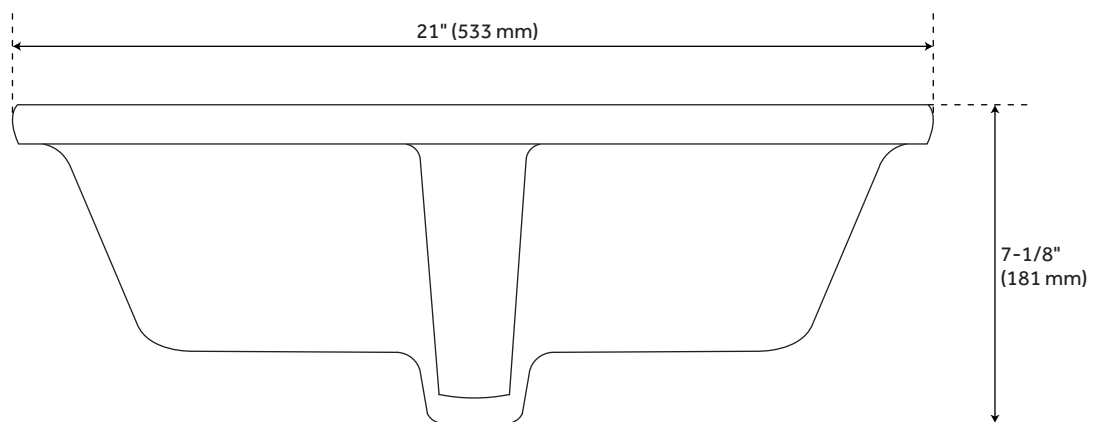

SAWGRASS WHITE RECTANGULAR PORCELAIN UNDERMOUNT BATHROOM SINK

SKU: 447963
Code: SHU1811

FEATURES

Installation Type: Undermount
Material: Porcelain
Length: 21"
Width: 13-3/8"
Height: 7-1/8"
Sink Shape: Rectangle
Number of Basins: 1
Sink Installation: Undermount
Faucet Centers: No Faucet Hole
Overflow Hole: Yes
Basin Length: 18-1/2"
Basin Width: 11-7/16"
Basin Depth: 5"
Water Depth To Overflow: 4"
Rim Thickness: 1-1/4"
Fits Drain Hole Size: 1-3/4"
Interior Treatment: Smooth
Drain Included: No
Faucet Included: No
Sink Material: Porcelain
Water Depth to Rim: 5"
Weight: 20.94

IAPMO
ASME A112.19.2/CSA B45.1

REVISED 1/11/2024

SAWGRASS WHITE RECTANGULAR PORCELAIN UNDERMOUNT BATHROOM SINK

SKU: 447963
Code: SHU1811

ADDITIONAL FEATURES

REVISED 1/11/2024

SAWGRASS WHITE RECTANGULAR PORCELAIN UNDERMOUNT BATHROOM SINK

All dimensions and specifications are nominal and may vary. Use actual products for accuracy in critical situations.