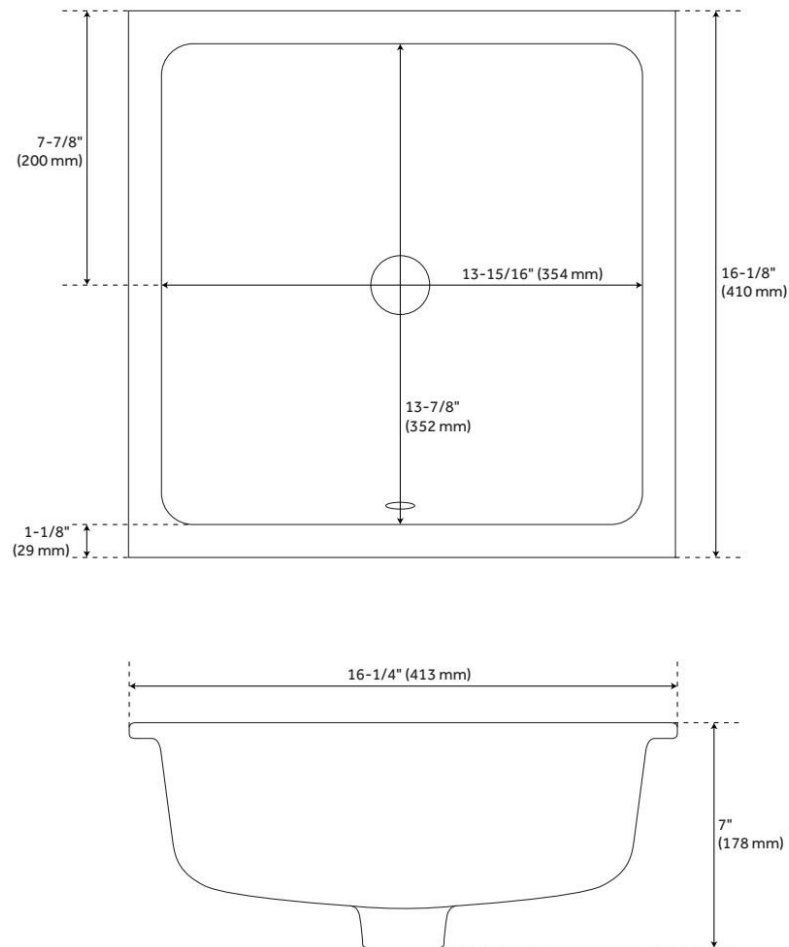

16" DESTIN WHITE SQUARE PORCELAIN UNDERMOUNT BATHROOM SINK

SKU: 447964
Code: SHU1616

FEATURES

Material: Porcelain
Product Finish: White
Installation Type: Undermount
Shape: Rectangle
Drain Placement: Center
Fits Drain Hole Size: 1-3/4"
Faucet Centers: No Faucet Hole
Overflow Hole: Yes
Mounting Hardware Included: Yes

ASME A112.19.2/CSA B45.1, Massachusetts Accepted, LISTED ID: SHU1616WH

ADDITIONAL FEATURES

REVISED 4/17/2026

16" DESTIN WHITE SQUARE PORCELAIN UNDERMOUNT BATHROOM SINK

SKU: 447964
Code: SHU1616

DESTIN SQUARE PORCELAIN UNDERMOUNT BATHROOM SINK - WHITE

SKU: 948631
SHU1616WH

All dimensions and specifications are nominal and may vary. Use actual products for accuracy in critical situations.

 SIGNATURE HARDWARE

See Website For Warranty Information
signaturehardware.com/warranty