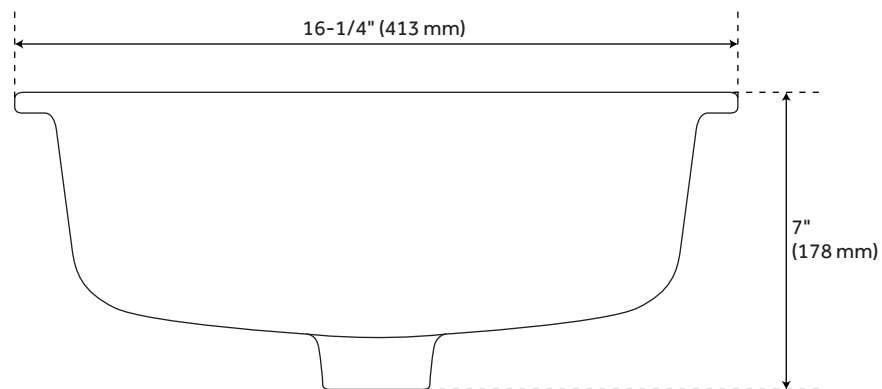

DESTIN SQUARE PORCELAIN UNDERMOUNT BATHROOM SINK - WHITE

All dimensions and specifications are nominal and may vary. Use actual products for accuracy in critical situations.