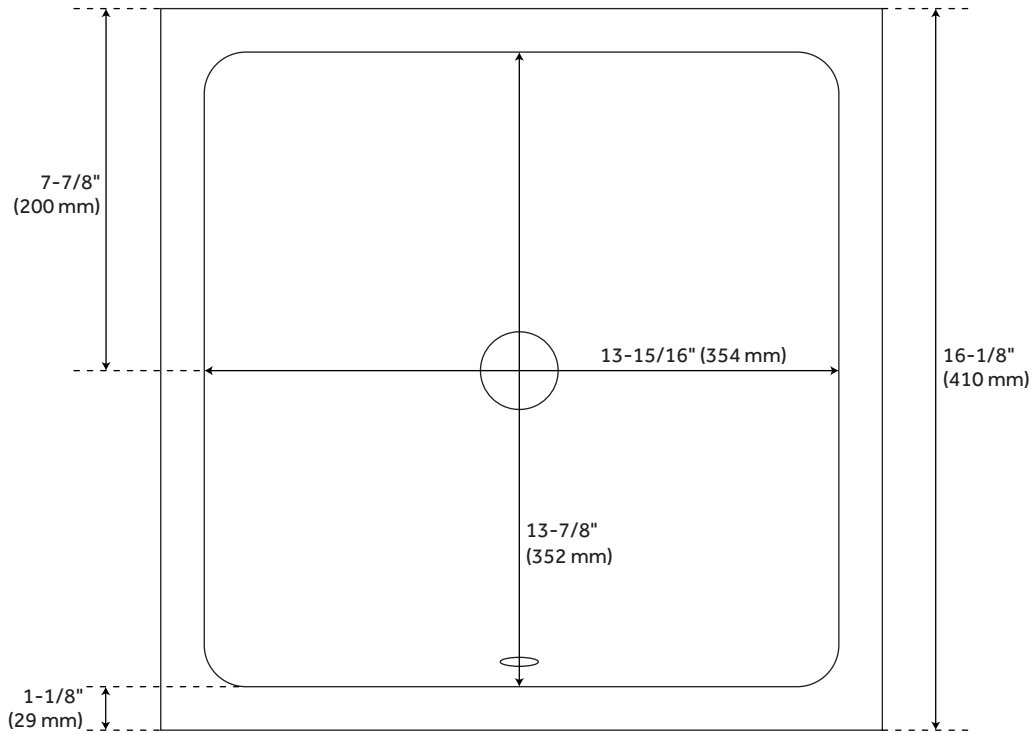

## FEATURES

Length: 16-1/4"  
Width: 16-1/8"  
Height: 7"  
Sink Shape: Square  
Sink Material Faceted: Porcelain  
Number of Basins: 1  
Sink Installation: Undermount  
Product Color: White  
Faucet Centers: No Faucet Hole  
Overflow Hole: true  
Basin Length: 13-15/16"  
Basin Width: 13-7/8"  
Basin Depth: 4-1/2"  
Water Depth To Overflow: 3"  
Rim Thickness: 1-1/8"  
Fits Drain Hole Size: 1-3/4"  
Interior Treatment: Smooth  
Drain Included: No  
Faucet Included: No  
Sink Material: Porcelain

# DESTIN WHITE SQUARE PORCELAIN UNDERMOUNT BATHROOM SINK

---

SKU: 447964  
Code: SHU1616

# DESTIN SQUARE PORCELAIN UNDERMOUNT BATHROOM SINK - WHITE

All dimensions and specifications are nominal and may vary. Use actual products for accuracy in critical situations.