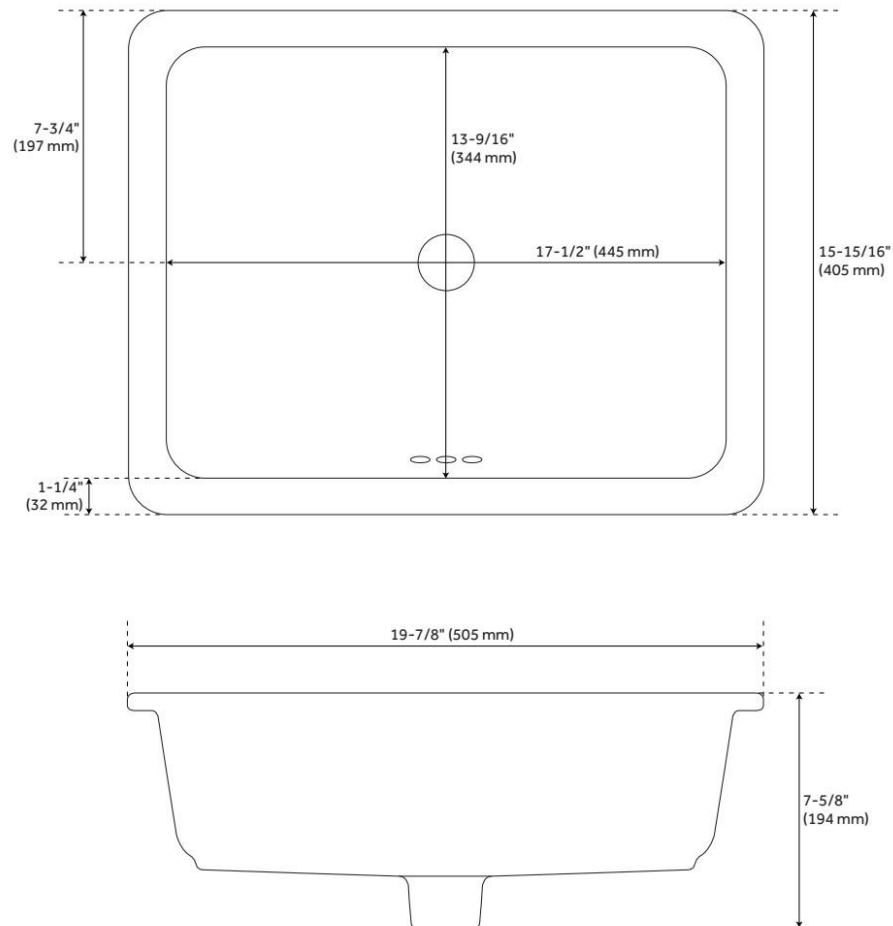

20" DESTIN RECTANGULAR PORCELAIN UNDERMOUNT BATHROOM SINK WHITE - GLAZED

SKU: 447966
Code: SHU1713

FEATURES

Material: Porcelain
Product Finish: White
Installation Type: Undermount
Shape: Rectangle
Drain Placement: Center
Fits Drain Hole Size: 1-3/4"
Faucet Centers: No Faucet Hole
Overflow Hole: Yes
Mounting Hardware Included: Yes

ASME A112.19.2/CSA B45.1, ICC/ANSI A117.1, Massachusetts Accepted, LISTED ID: SHU1713GWH

ADDITIONAL FEATURES

REVISED 4/17/2026

20" DESTIN RECTANGULAR PORCELAIN UNDERMOUNT BATHROOM SINK WHITE - GLAZED

SKU: 447966
Code: SHU1713

DESTIN RECTANGULAR PORCELAIN UNDERMOUNT BATHROOM SINK

SKU: 948174
SHU1713BS, SHU1713WH

All dimensions and specifications are nominal and may vary. Use actual products for accuracy in critical situations.