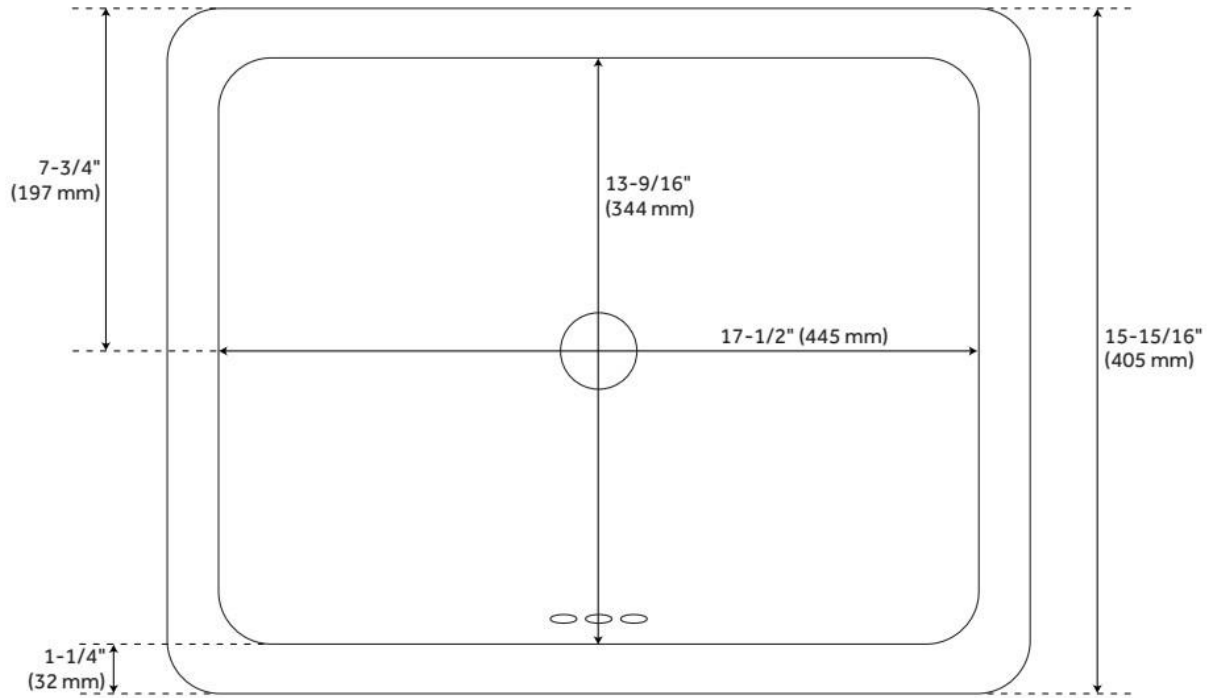

## FEATURES

Material: Porcelain  
Product Finish: White  
Installation Type: Undermount  
Shape: Rectangle  
Drain Placement: Center  
Fits Drain Hole Size: 1-3/4"  
Faucet Centers: No Faucet Hole  
Overflow Hole: Yes  
Mounting Hardware Included: Yes

# 20" DESTIN RECTANGULAR PORCELAIN UNDERMOUNT BATHROOM SINK - WHITE

SKU: 447967  
Code: SHU1713

REVISED 4/17/2026