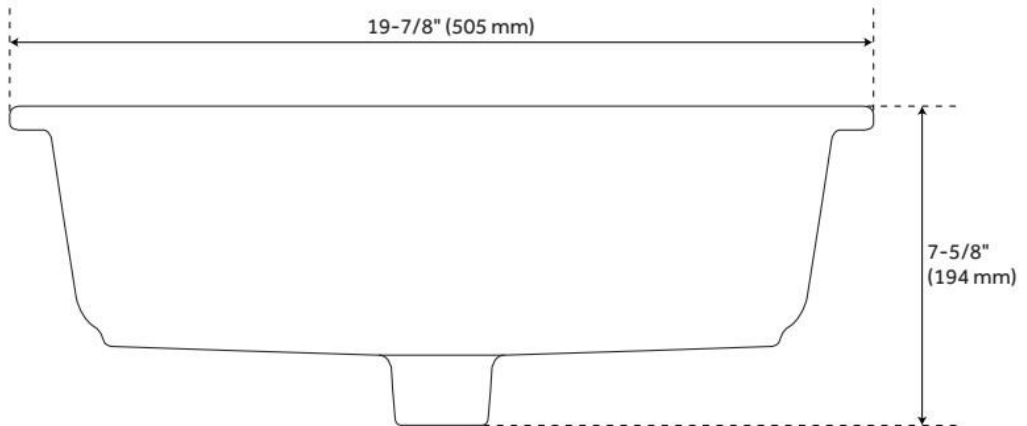

20" DESTIN RECTANGULAR PORCELAIN UNDERMOUNT BATHROOM SINK - WHITE

SKU: 447967
Code: SHU1713

REVISED 4/17/2026