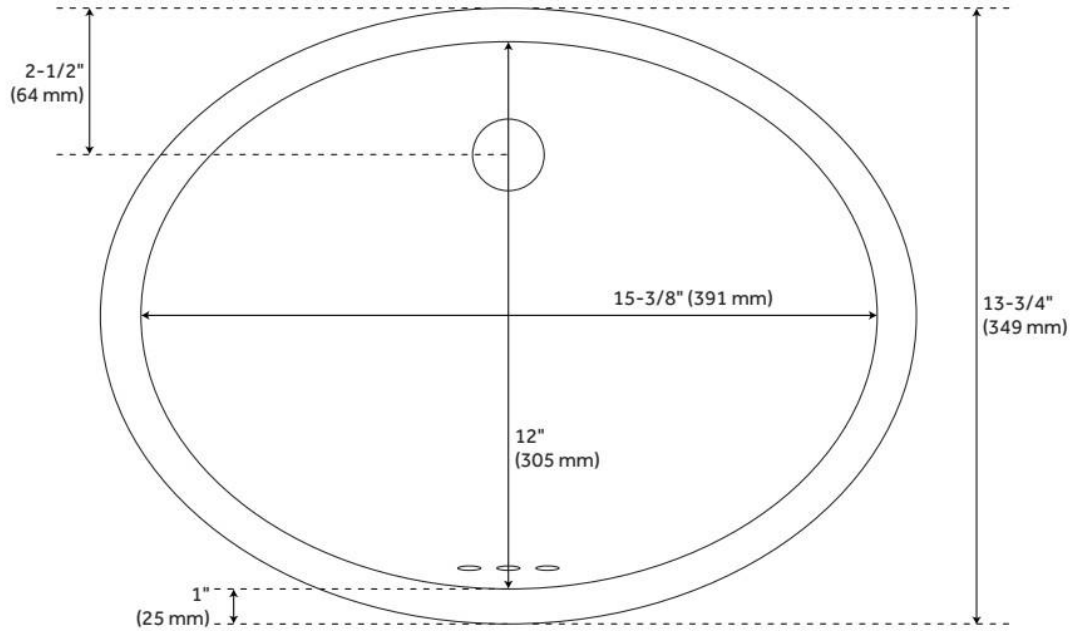

17" MANGROVE WHITE OVAL PORCELAIN UNDERMOUNT BATHROOM SINK

SKU: 447968
Code: SHU1512

REVISED 4/17/2026