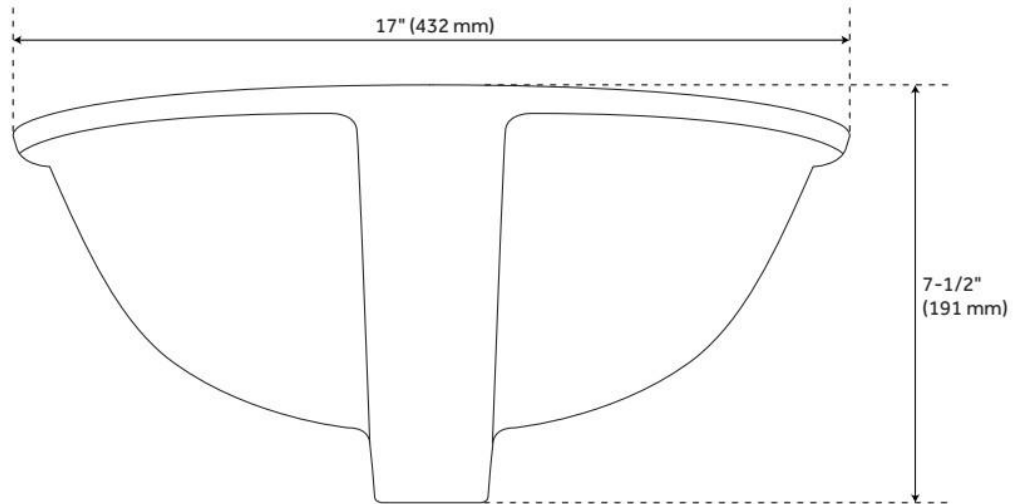

17" MANGROVE WHITE OVAL PORCELAIN UNDERMOUNT BATHROOM SINK

SKU: 447968
Code: SHU1512

REVISED 4/17/2026