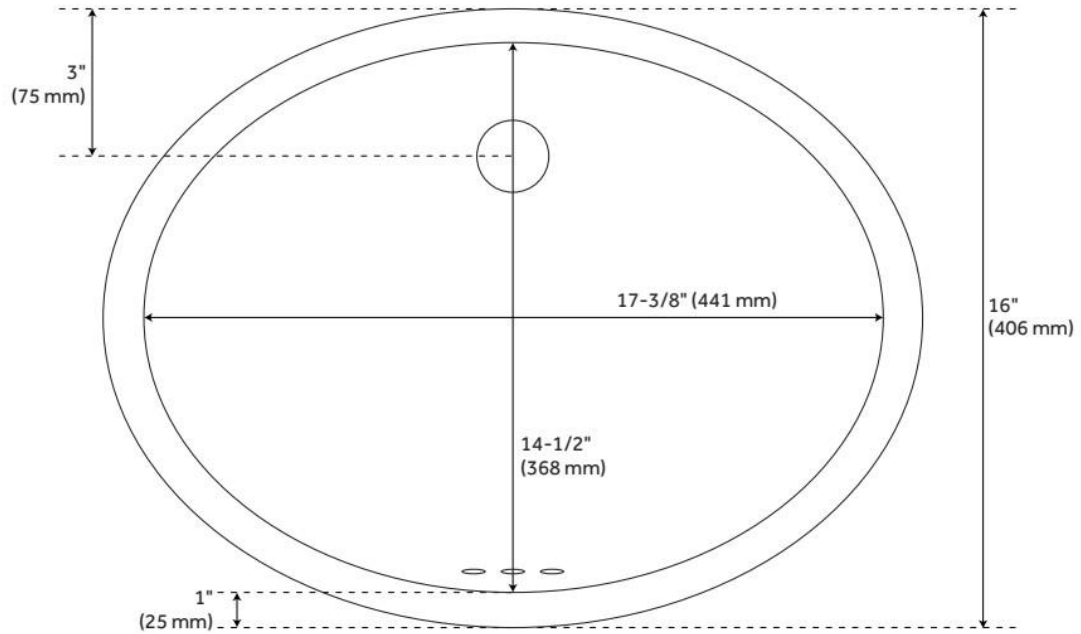

17" MANGROVE OVAL PORCELAIN UNDERMOUNT BATHROOM SINK - WHITE

SKU: 447970
Code: SHU1714

REVISED 7/10/2024