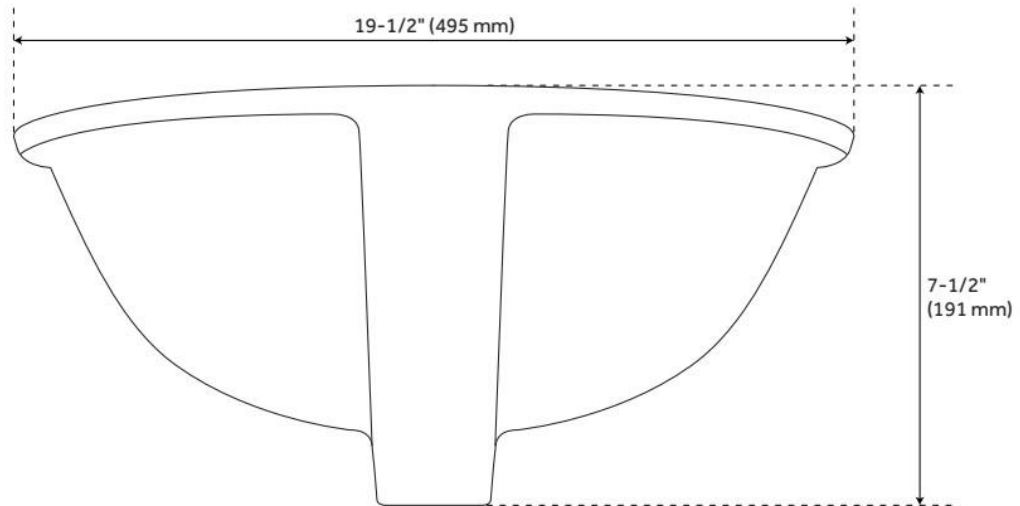

17" MANGROVE OVAL PORCELAIN UNDERMOUNT BATHROOM SINK - WHITE

SKU: 447970
Code: SHU1714

REVISED 7/10/2024