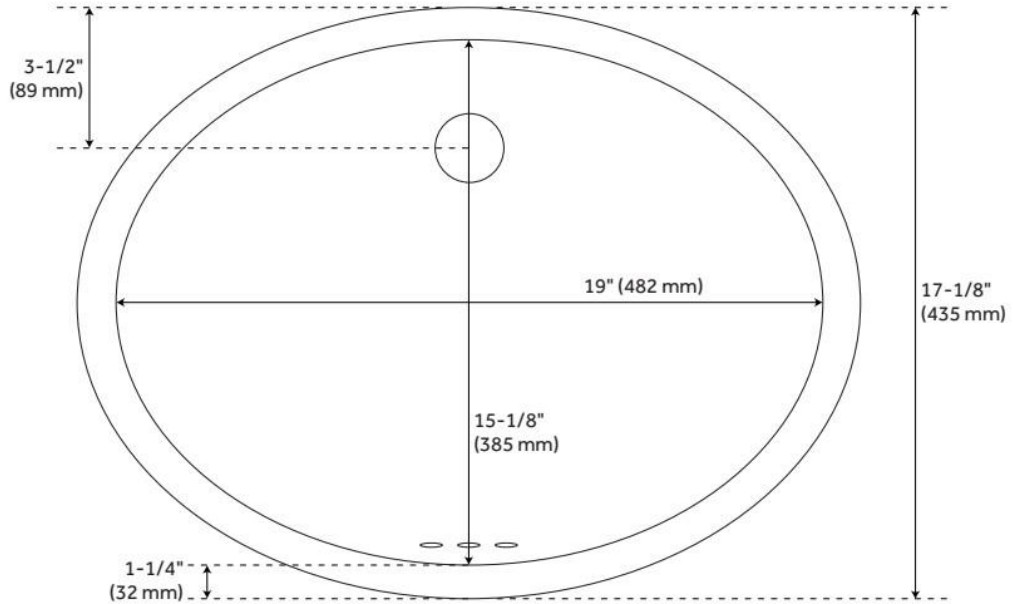

21" MANGROVE WHITE OVAL PORCELAIN UNDERMOUNT BATHROOM SINK

SKU: 447972
Code: SHU1915

FEATURES

Material: Porcelain
Product Finish: White
Installation Type: Undermount
Shape: Oval
Drain Placement: Center Rear
Fits Drain Hole Size: 1-3/4"
Faucet Centers: No Faucet Hole
Overflow Hole: Yes
Mounting Hardware Included: Yes

ASME A112.19.2/CSA B45.1, Massachusetts Accepted, LISTED ID: SHU1915WH

ADDITIONAL FEATURES

REVISED 4/17/2026

21" MANGROVE WHITE OVAL PORCELAIN UNDERMOUNT BATHROOM SINK

SKU: 447972
Code: SHU1915

REVISED 4/17/2026