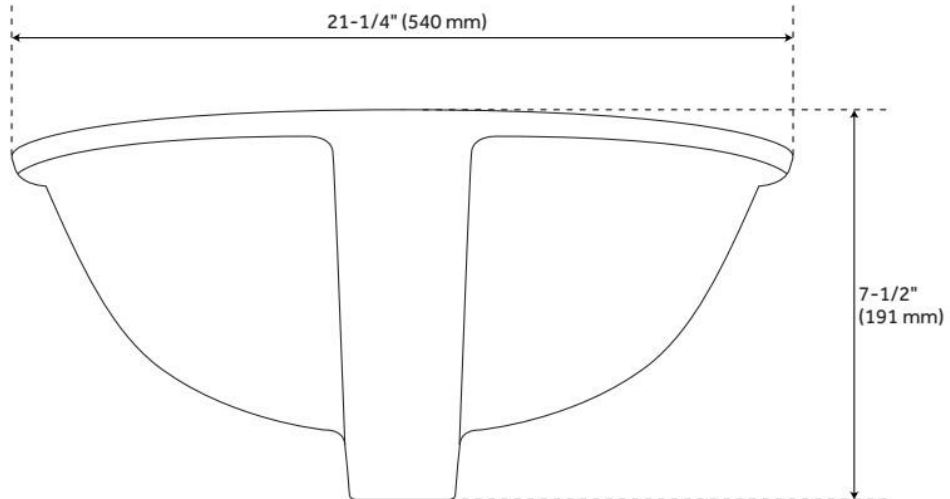

ASME A112.19.2/CSA B45.1, Massachusetts Accepted, LISTED ID: SHU1915WH

ADDITIONAL FEATURES

REVISED 4/17/2026

21" MANGROVE WHITE OVAL PORCELAIN UNDERMOUNT BATHROOM SINK

SKU: 447972
Code: SHU1915

REVISED 4/17/2026