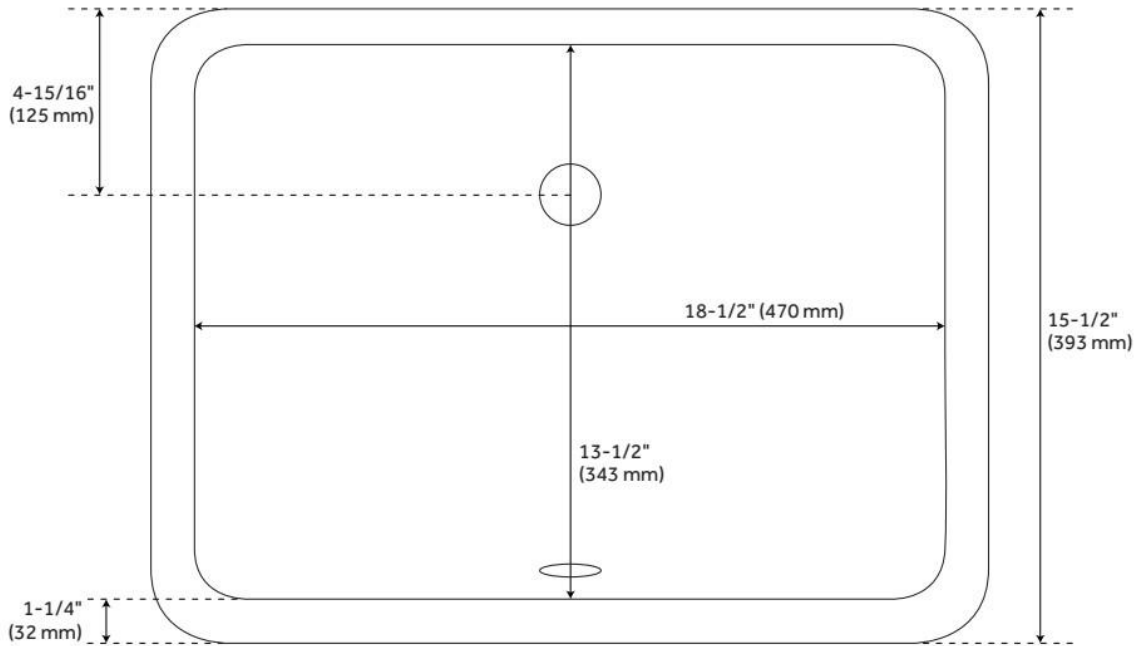

20" CARRAWAY WHITE RECTANGULAR PORCELAIN UNDERMOUNT BATHROOM SINK

SKU: 447973
Code: SHCRU1812

REVISED 4/17/2026