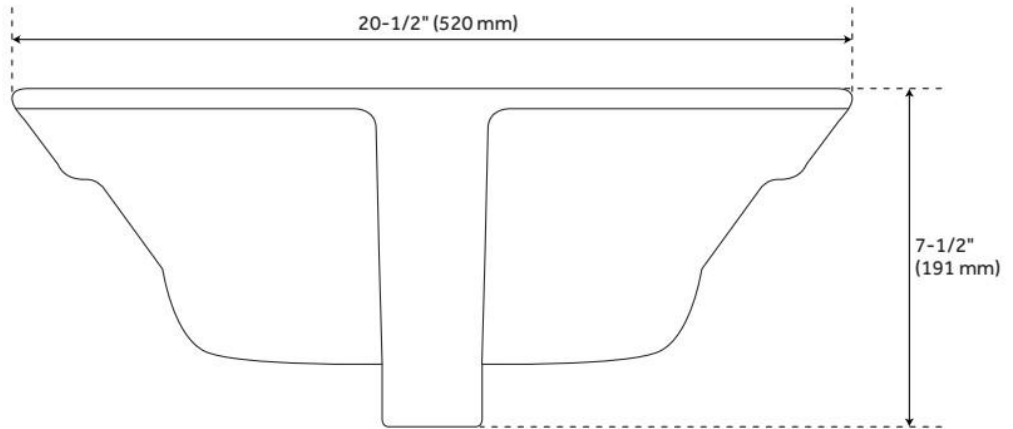

20" CARRAWAY WHITE RECTANGULAR PORCELAIN UNDERMOUNT BATHROOM SINK

SKU: 447973
Code: SHCRU1812

REVISED 4/17/2026